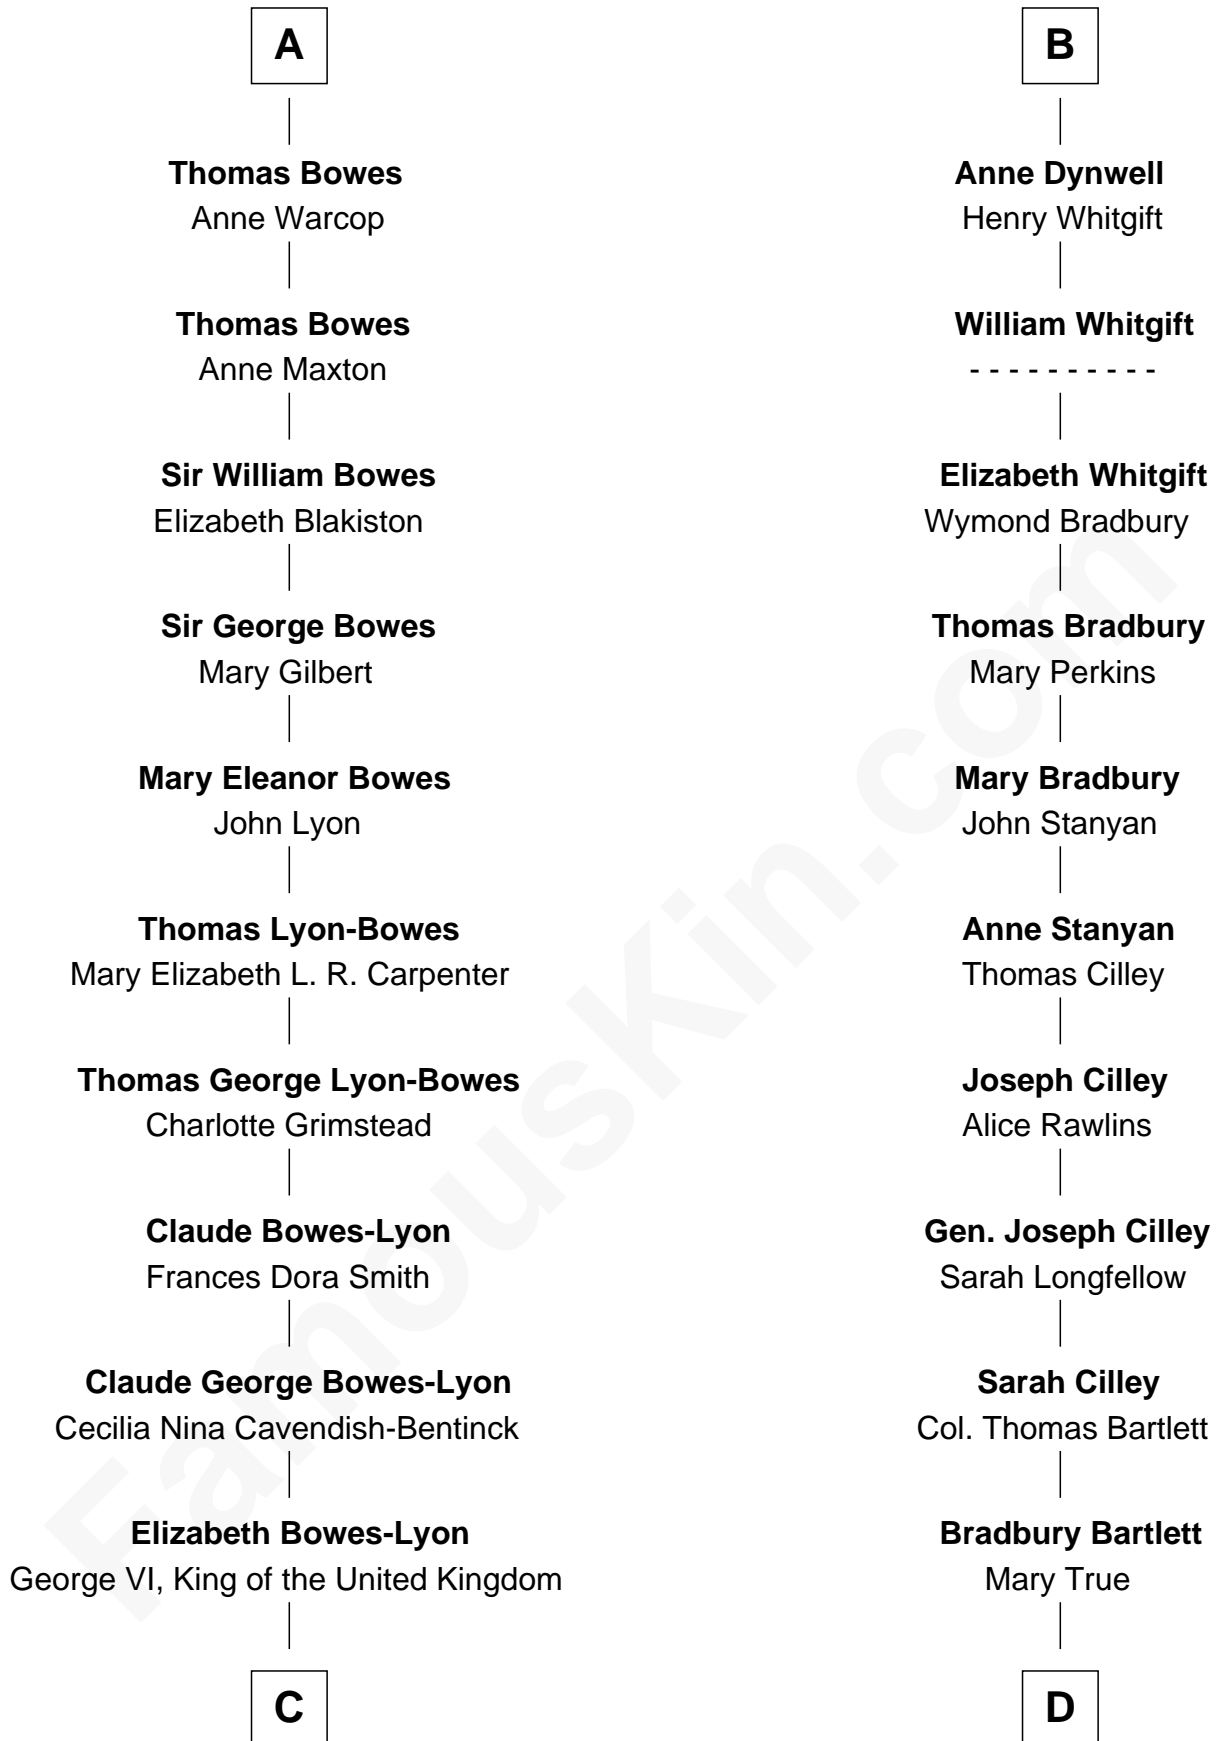

FamousKin.com Relationship Chart of

Prince William

Prince of Wales

19th cousin 1 time removed of

Alan Shepard

Mercury and Apollo Astronaut

Sir Henry FitzHugh

Joan FitzHenry
Sir William de Greystoke

Sir Ralph de Greystoke
Katherine de Clifford

Joan de Greystoke
Sir William Bowes

Sir William Bowes
Maud FitzHugh

Sir Ralph Bowes
Margery Conyers

Richard Bowes
Elizabeth Aske

Sir George Bowes
Jane Talbot

A

Joan FitzHenry
Sir William de Greystoke

Sir Ralph de Greystoke
Katherine de Clifford

Maud de Greystoke
Eudo de Welles

Sir Lionel de Welles
Joan de Waterton

Margaret de Welles
Sir Thomas Dymoke

Jane Dymoke
John Fulnetby

Katherine Fulnetby
William Dynwell

B

C

Elizabeth II, Queen of the United Kingdom

Prince Philip of Edinburgh

Charles III, King of the United Kingdom

Princess Diana Frances Spencer

Prince William

Prince of Wales