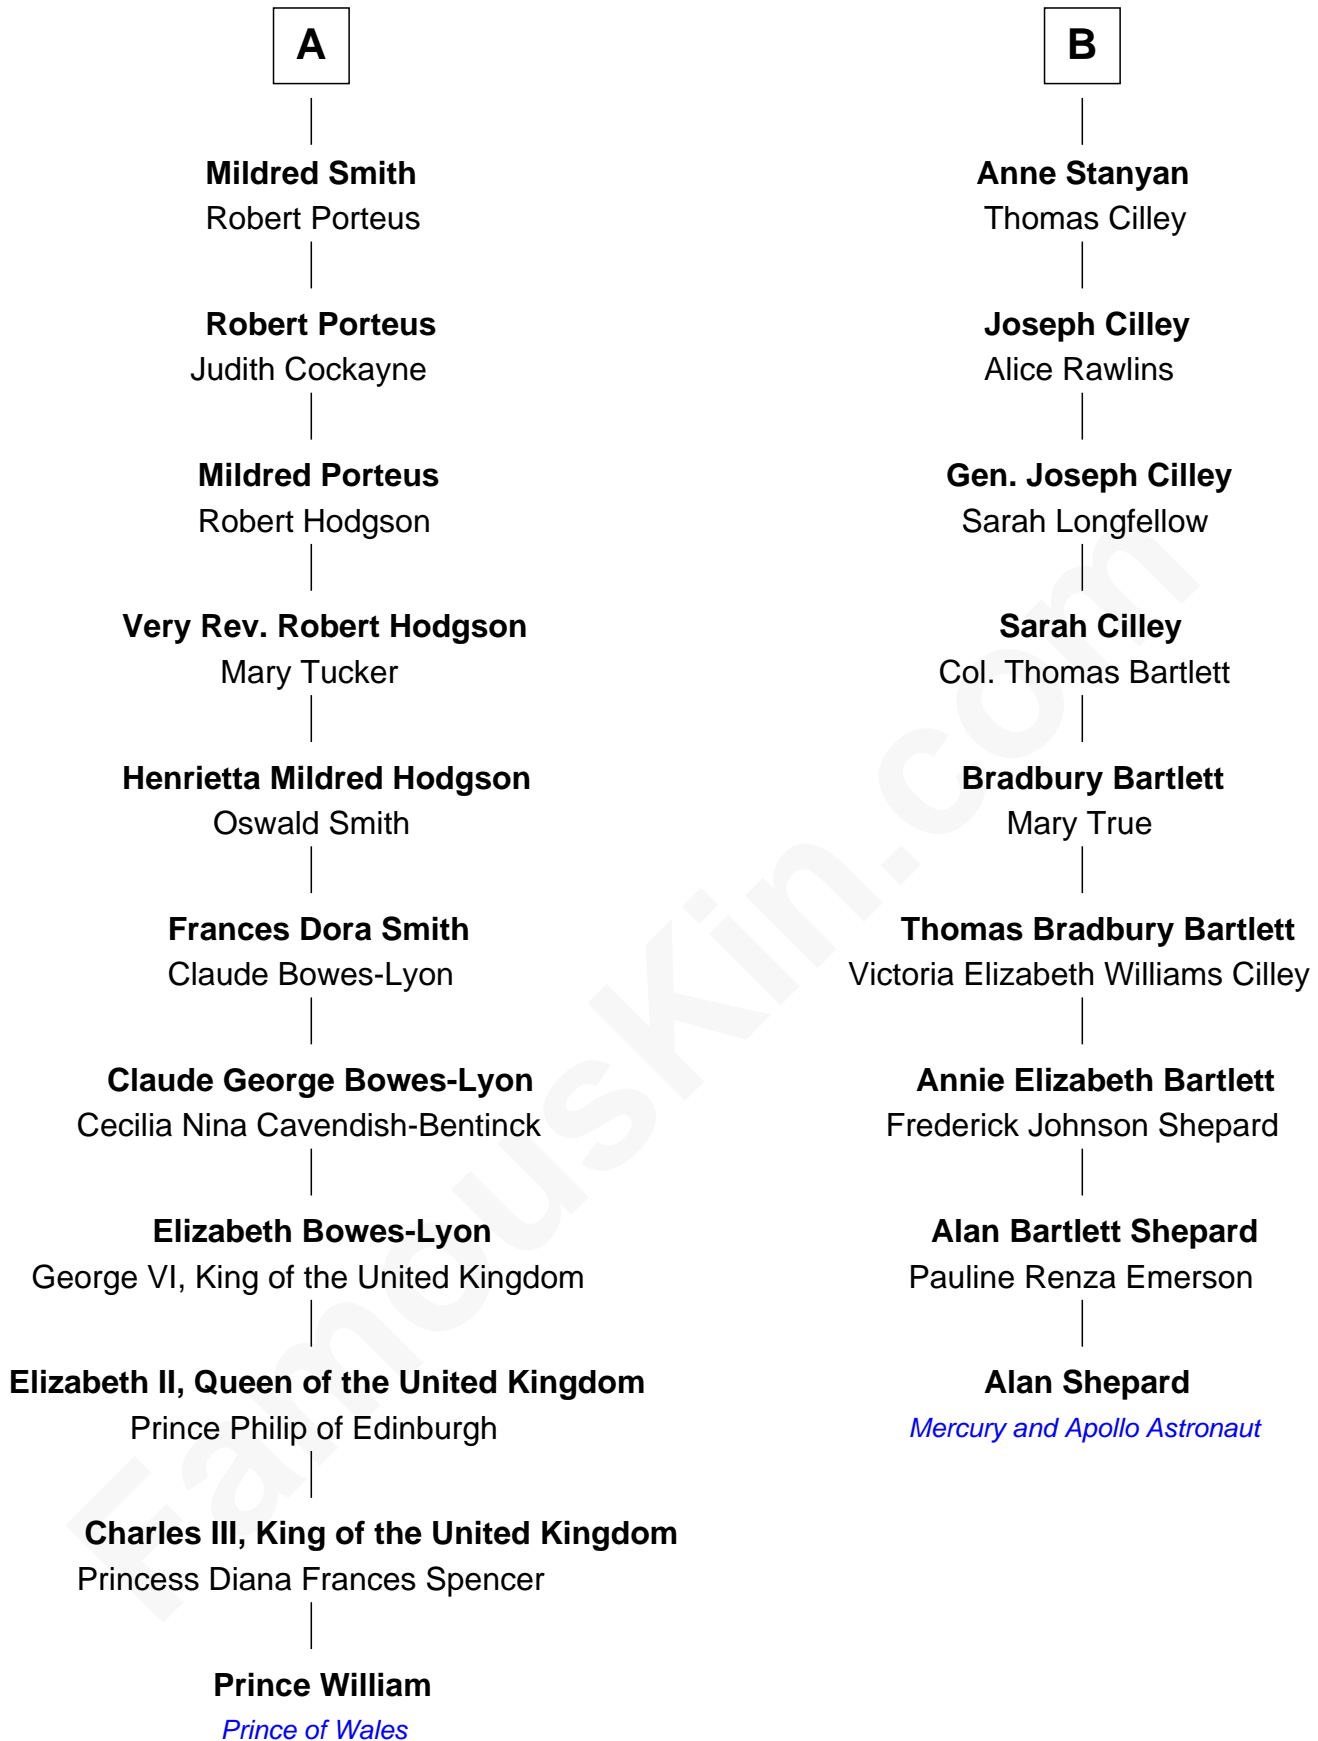

# FamousKin.com Relationship Chart of

**Prince William**

*Prince of Wales*

15th cousin 2 times removed of

**Alan Shepard**

*Mercury and Apollo Astronaut*

**Sir Thomas Dymoke**

Margaret de Welles

William photo by [InSapphoWeTrust](#) (CC BY-SA 2.0)