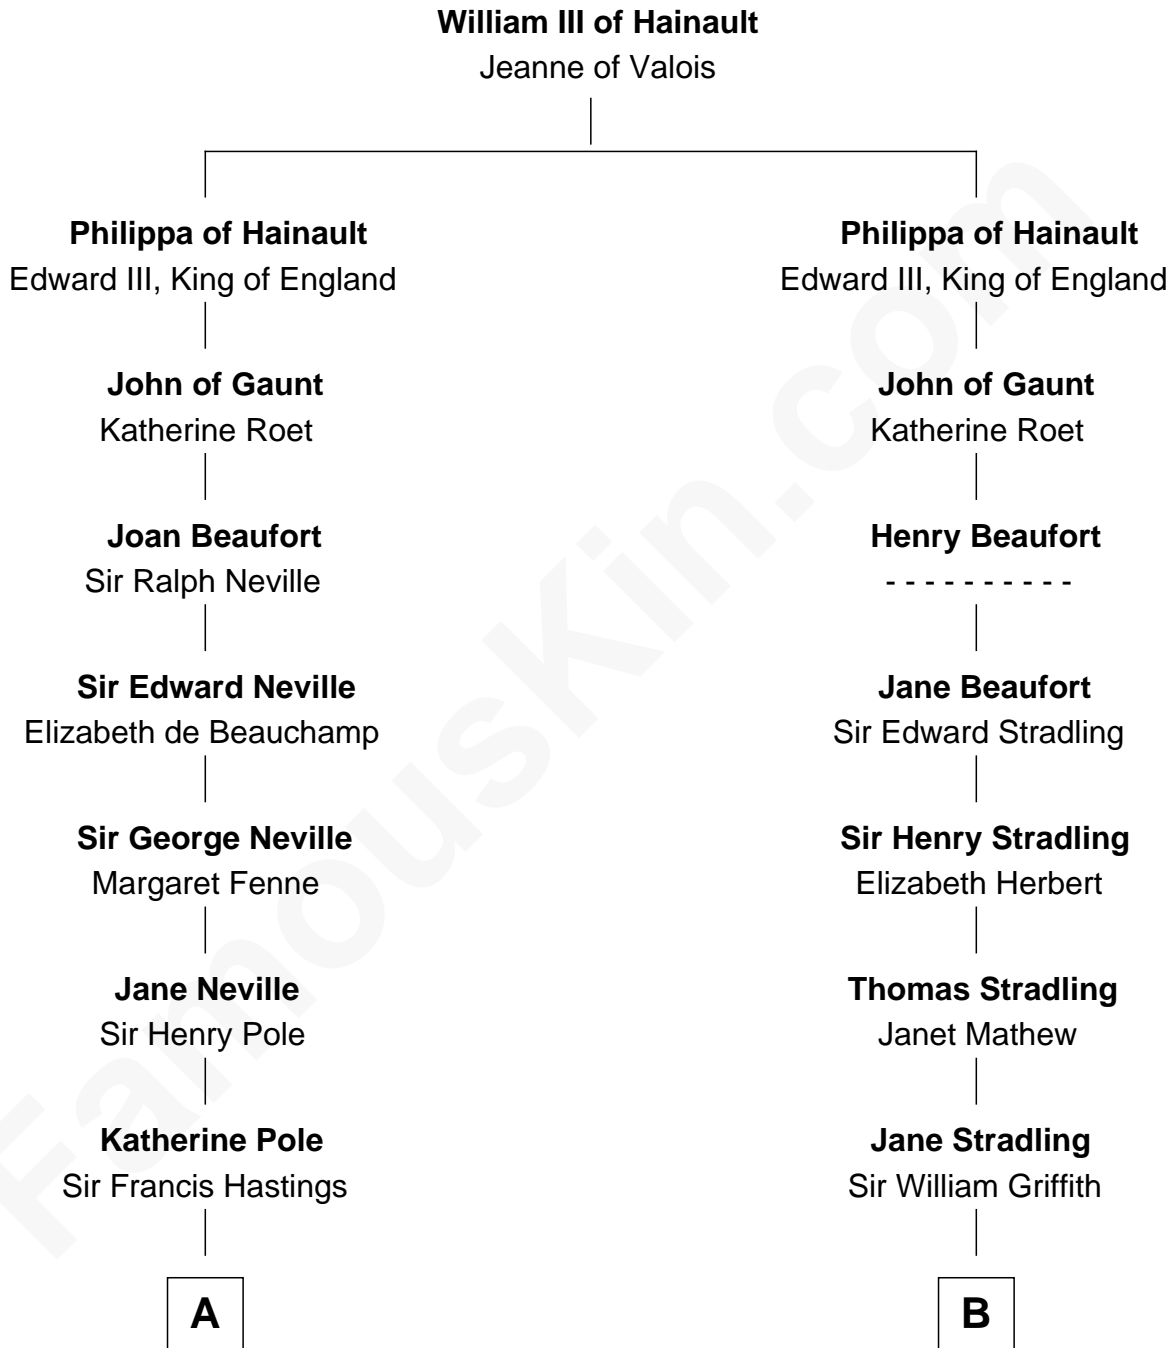

**FamousKin.com**  
**Relationship Chart of**  
**Prince William**  
*Prince of Wales*

**16th cousin 4 times removed of**  
**John Quincy Adams**  
*6th U.S. President*

**C**

—  
**Albert Edward John Spencer**

Cynthia Elinor Beatrix Hamilton

—  
**Edward John Spencer**

Frances Ruth Burke Roche

—  
**Princess Diana Frances Spencer**

Charles III, King of the United Kingdom

—  
**Prince William**

*Prince of Wales*