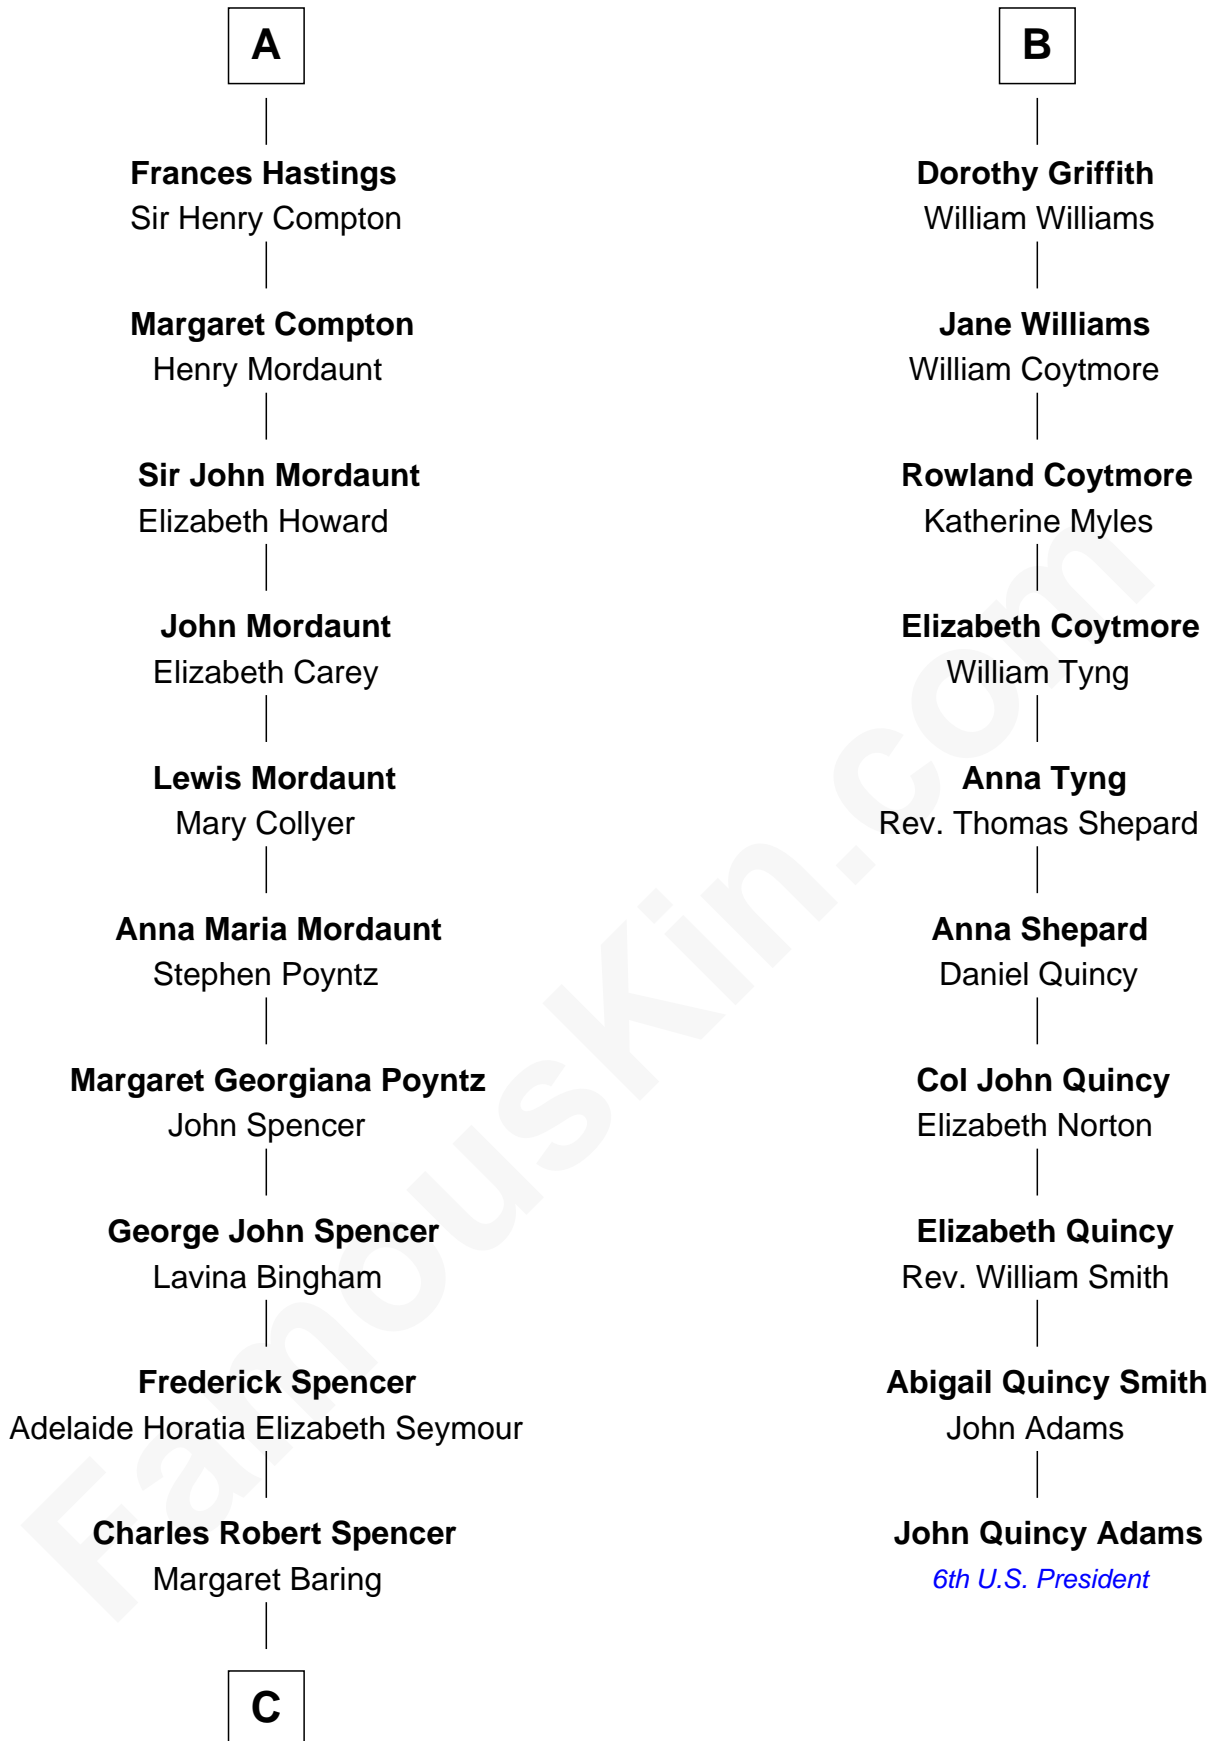

**FamousKin.com**  
**Relationship Chart of**  
**Prince William**  
*Prince of Wales*

**16th cousin 4 times removed of**  
**John Quincy Adams**  
*6th U.S. President*

**C**

—  
**Albert Edward John Spencer**

Cynthia Elinor Beatrix Hamilton

—  
**Edward John Spencer**

Frances Ruth Burke Roche

—  
**Princess Diana Frances Spencer**

Charles III, King of the United Kingdom

—  
**Prince William**

*Prince of Wales*