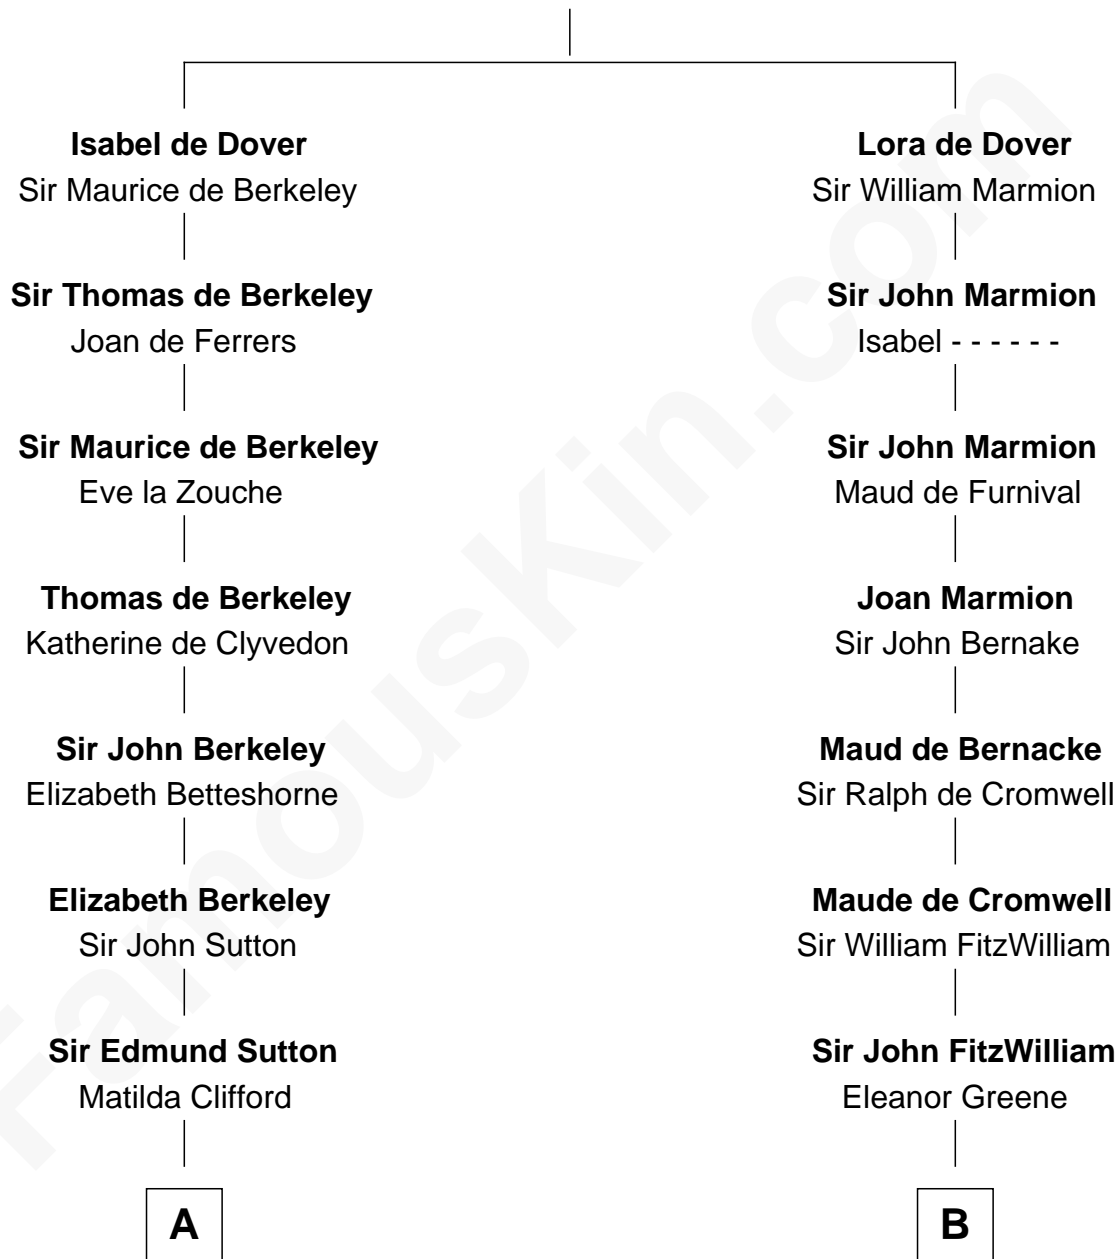

FamousKin.com Relationship Chart of

Prince William

Prince of Wales

18th cousin 3 times removed of

John Quincy Adams

6th U.S. President

Sir Richard FitzRoy

Rose de Dover

C

Charles Robert Spencer

Margaret Baring

Albert Edward John Spencer

Cynthia Elinor Beatrix Hamilton

Edward John Spencer

Frances Ruth Burke Roche

Princess Diana Frances Spencer

Charles III, King of the United Kingdom

Prince William

Prince of Wales

D

Abigail Quincy Smith

John Adams

John Quincy Adams

6th U.S. President