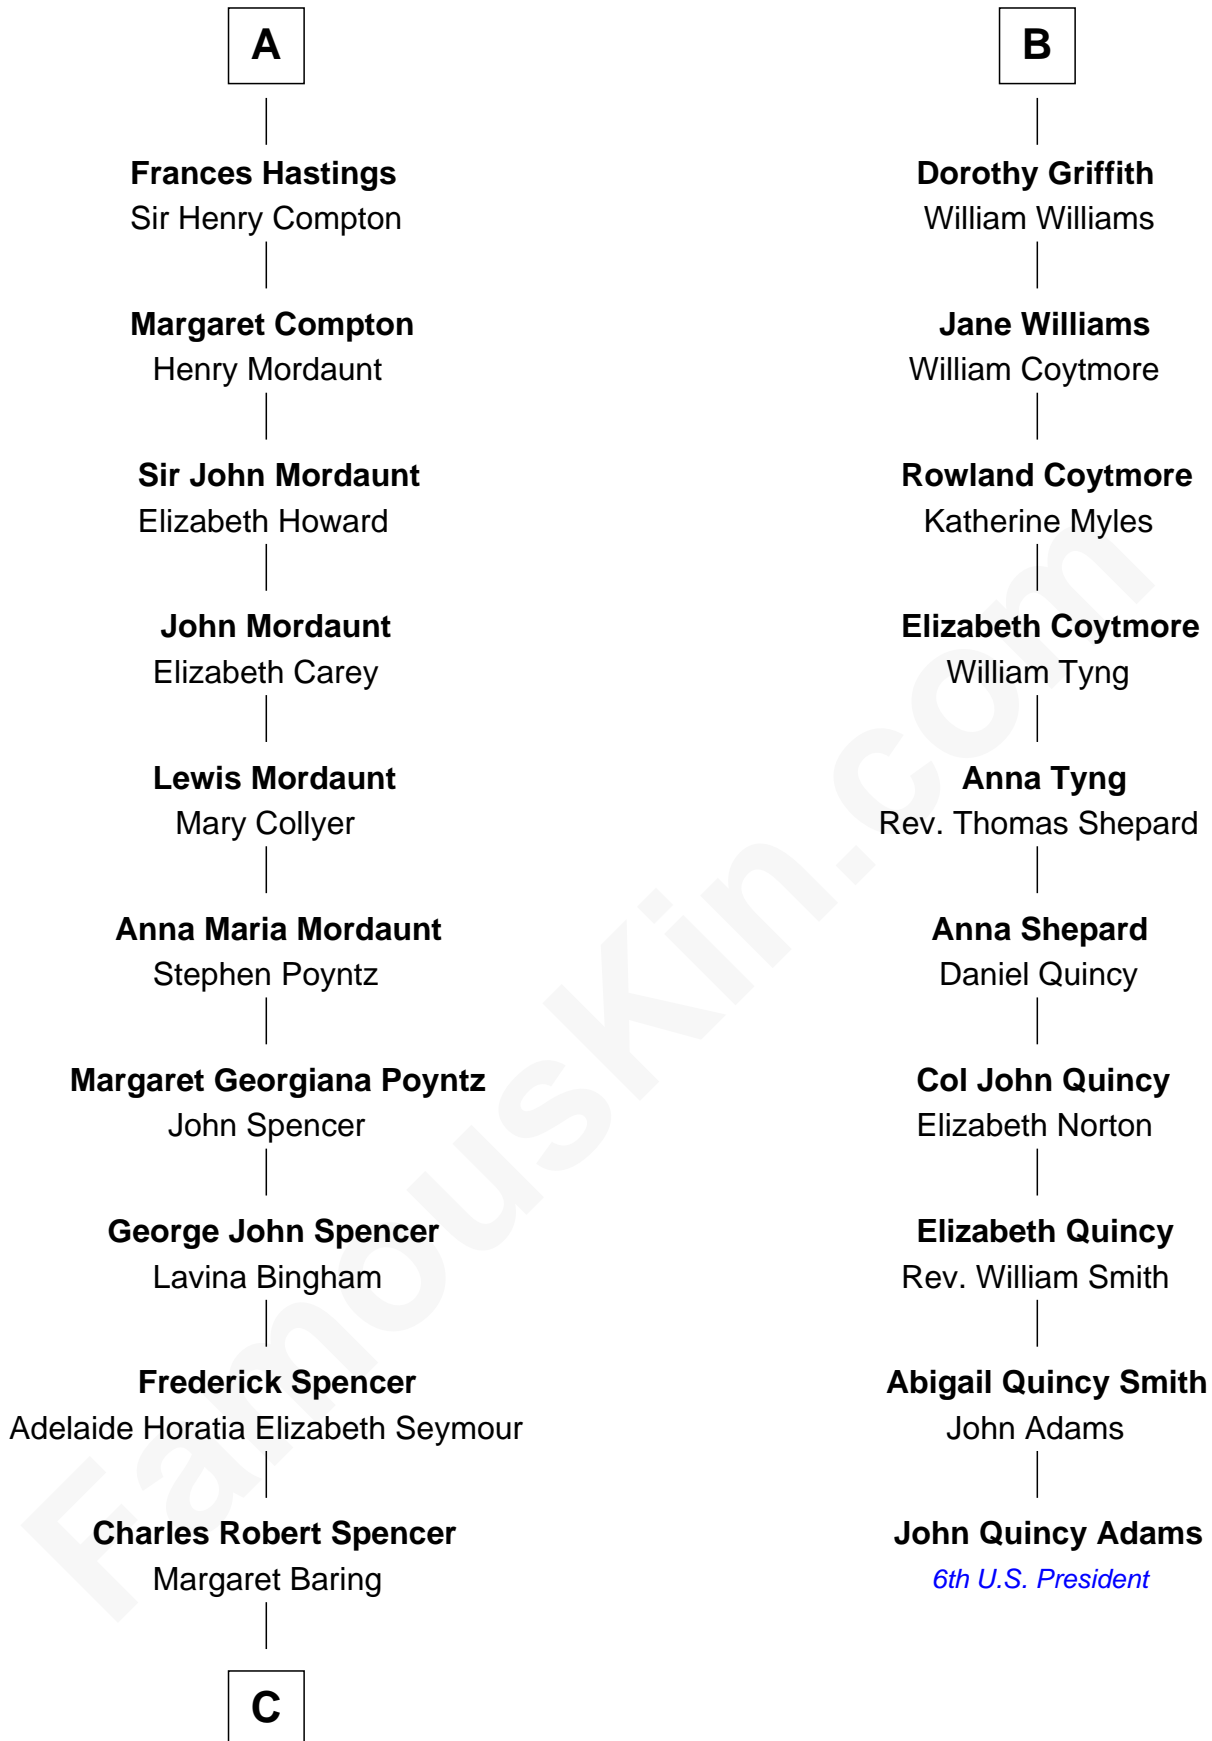

FamousKin.com
Relationship Chart of
Prince William
Prince of Wales

16th cousin 4 times removed of
John Quincy Adams
6th U.S. President

C

—
Albert Edward John Spencer

Cynthia Elinor Beatrix Hamilton

—
Edward John Spencer

Frances Ruth Burke Roche

—
Princess Diana Frances Spencer

Charles III, King of the United Kingdom

—
Prince William

Prince of Wales

FamousKin.com