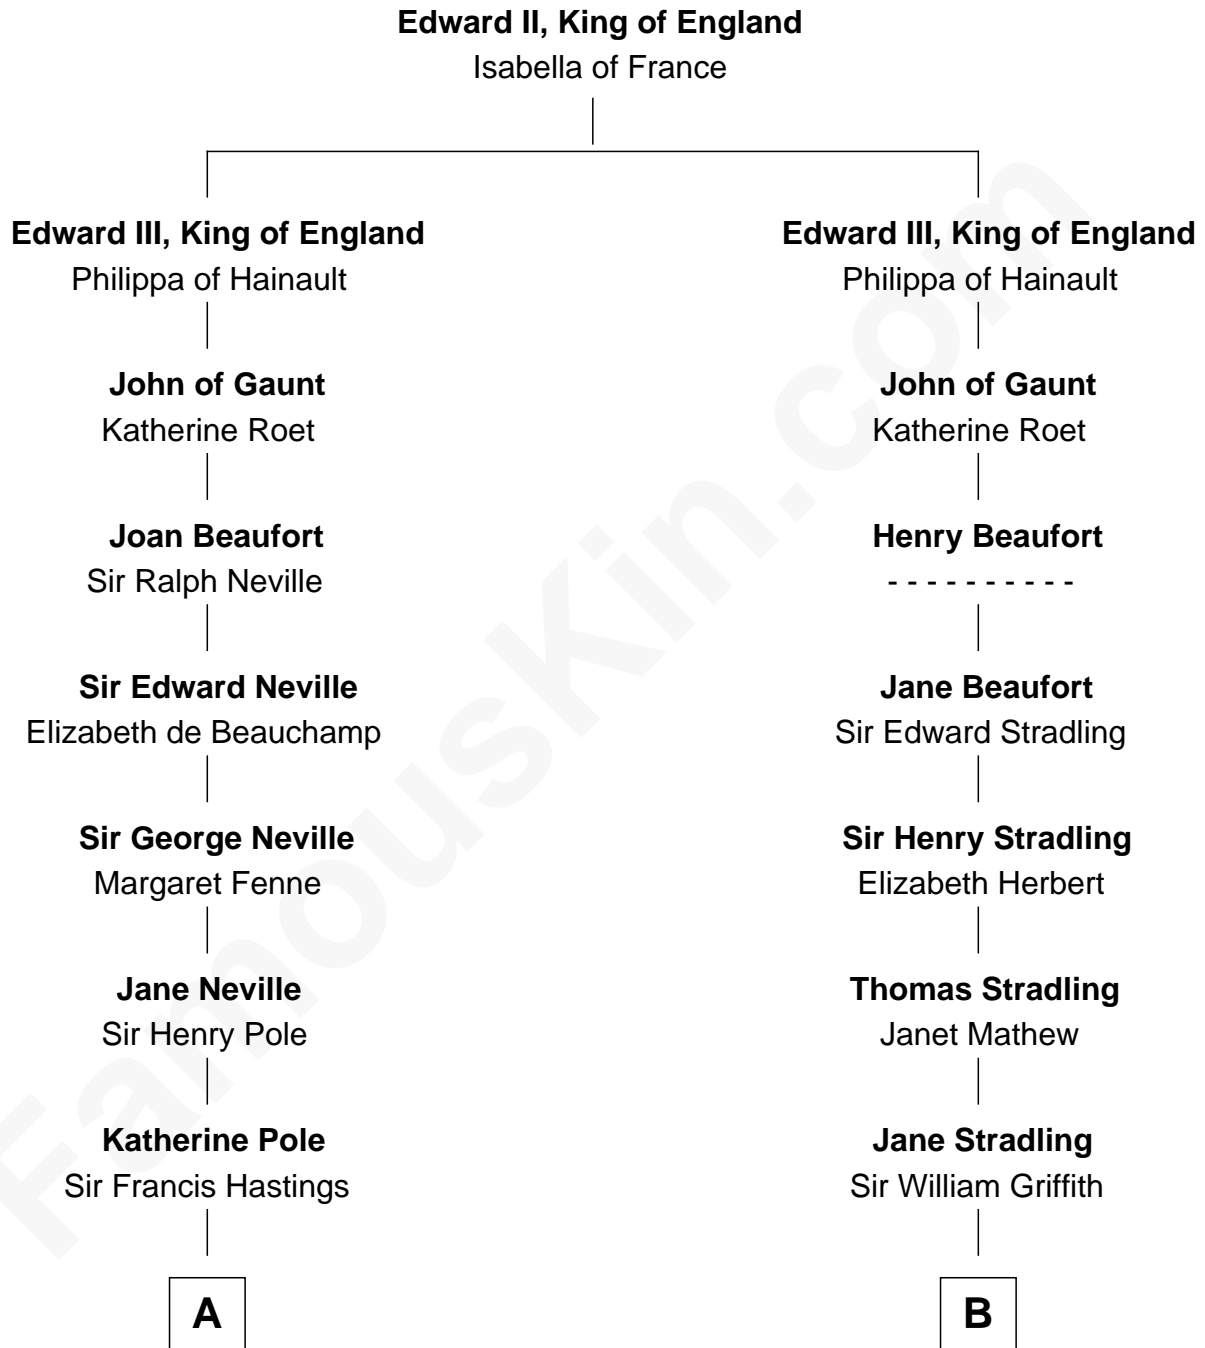

FamousKin.com
Relationship Chart of
Prince William
Prince of Wales

16th cousin 4 times removed of
John Quincy Adams
6th U.S. President

C

—
Albert Edward John Spencer

Cynthia Elinor Beatrix Hamilton

—
Edward John Spencer

Frances Ruth Burke Roche

—
Princess Diana Frances Spencer

Charles III, King of the United Kingdom

—
Prince William

Prince of Wales

FamousKin.com