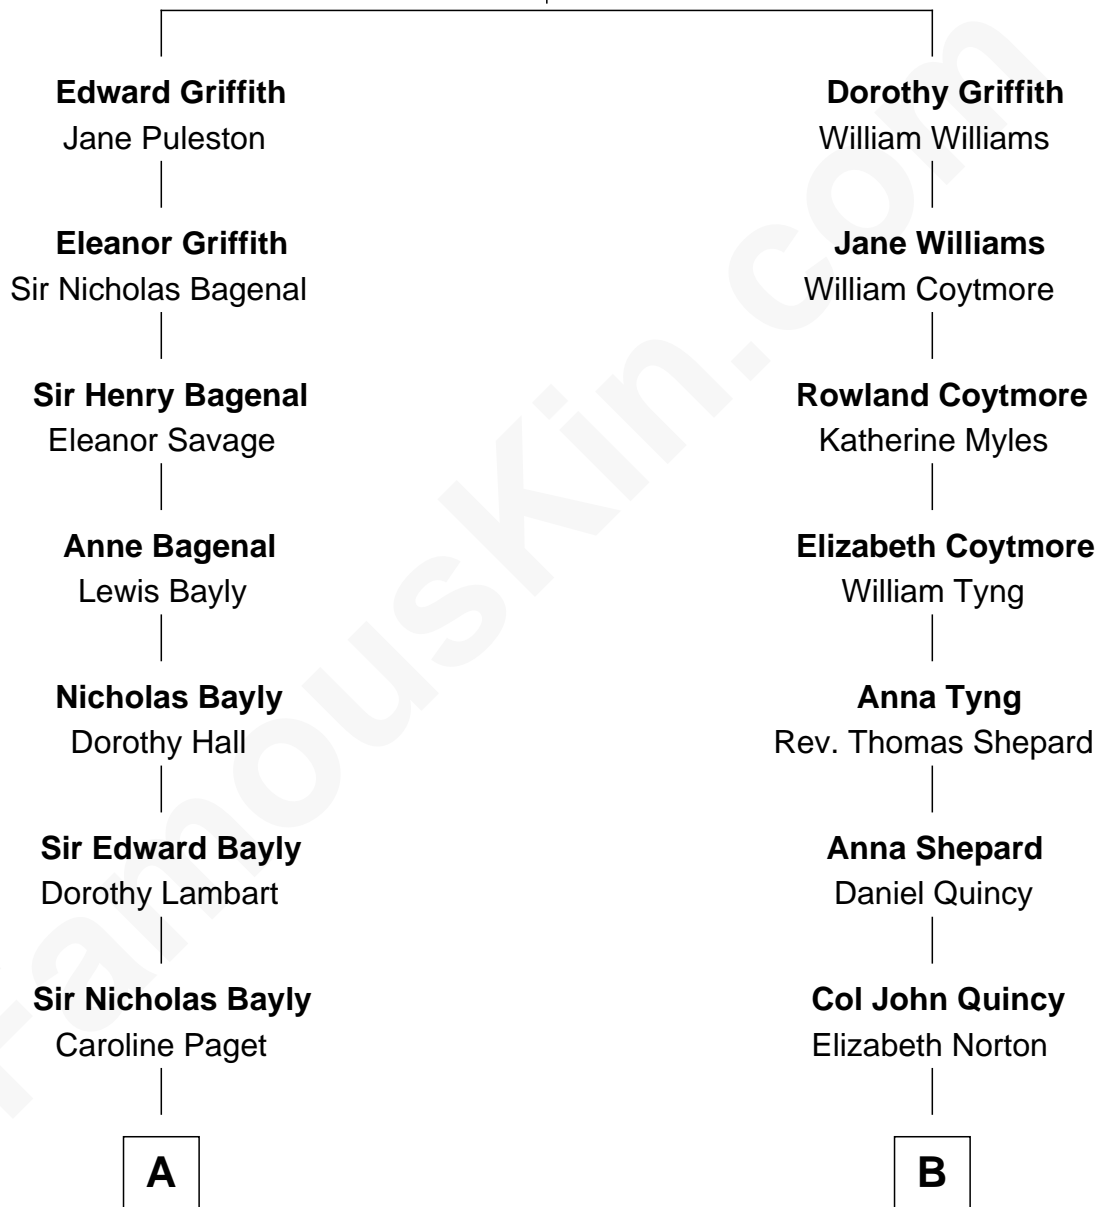

FamousKin.com Relationship Chart of

Prince William

Prince of Wales

9th cousin 6 times removed of

John Quincy Adams

6th U.S. President

Sir William Griffith

Jane Stradling

A

Henry Bayly alias Paget

Jane Champagné

Henry William Paget

Lady Caroline Elizabeth Villiers

Lady Caroline Paget

Charles Gordon-Lennox

Cecilia Catherine Gordon-Lennox

Charles George Bingham

Rosalind Cecilia Caroline Bingham

James Albert Edward Hamilton

Cynthia Elinor Beatrix Hamilton

Albert Edward John Spencer

Edward John Spencer

Frances Ruth Burke Roche

Princess Diana Frances Spencer