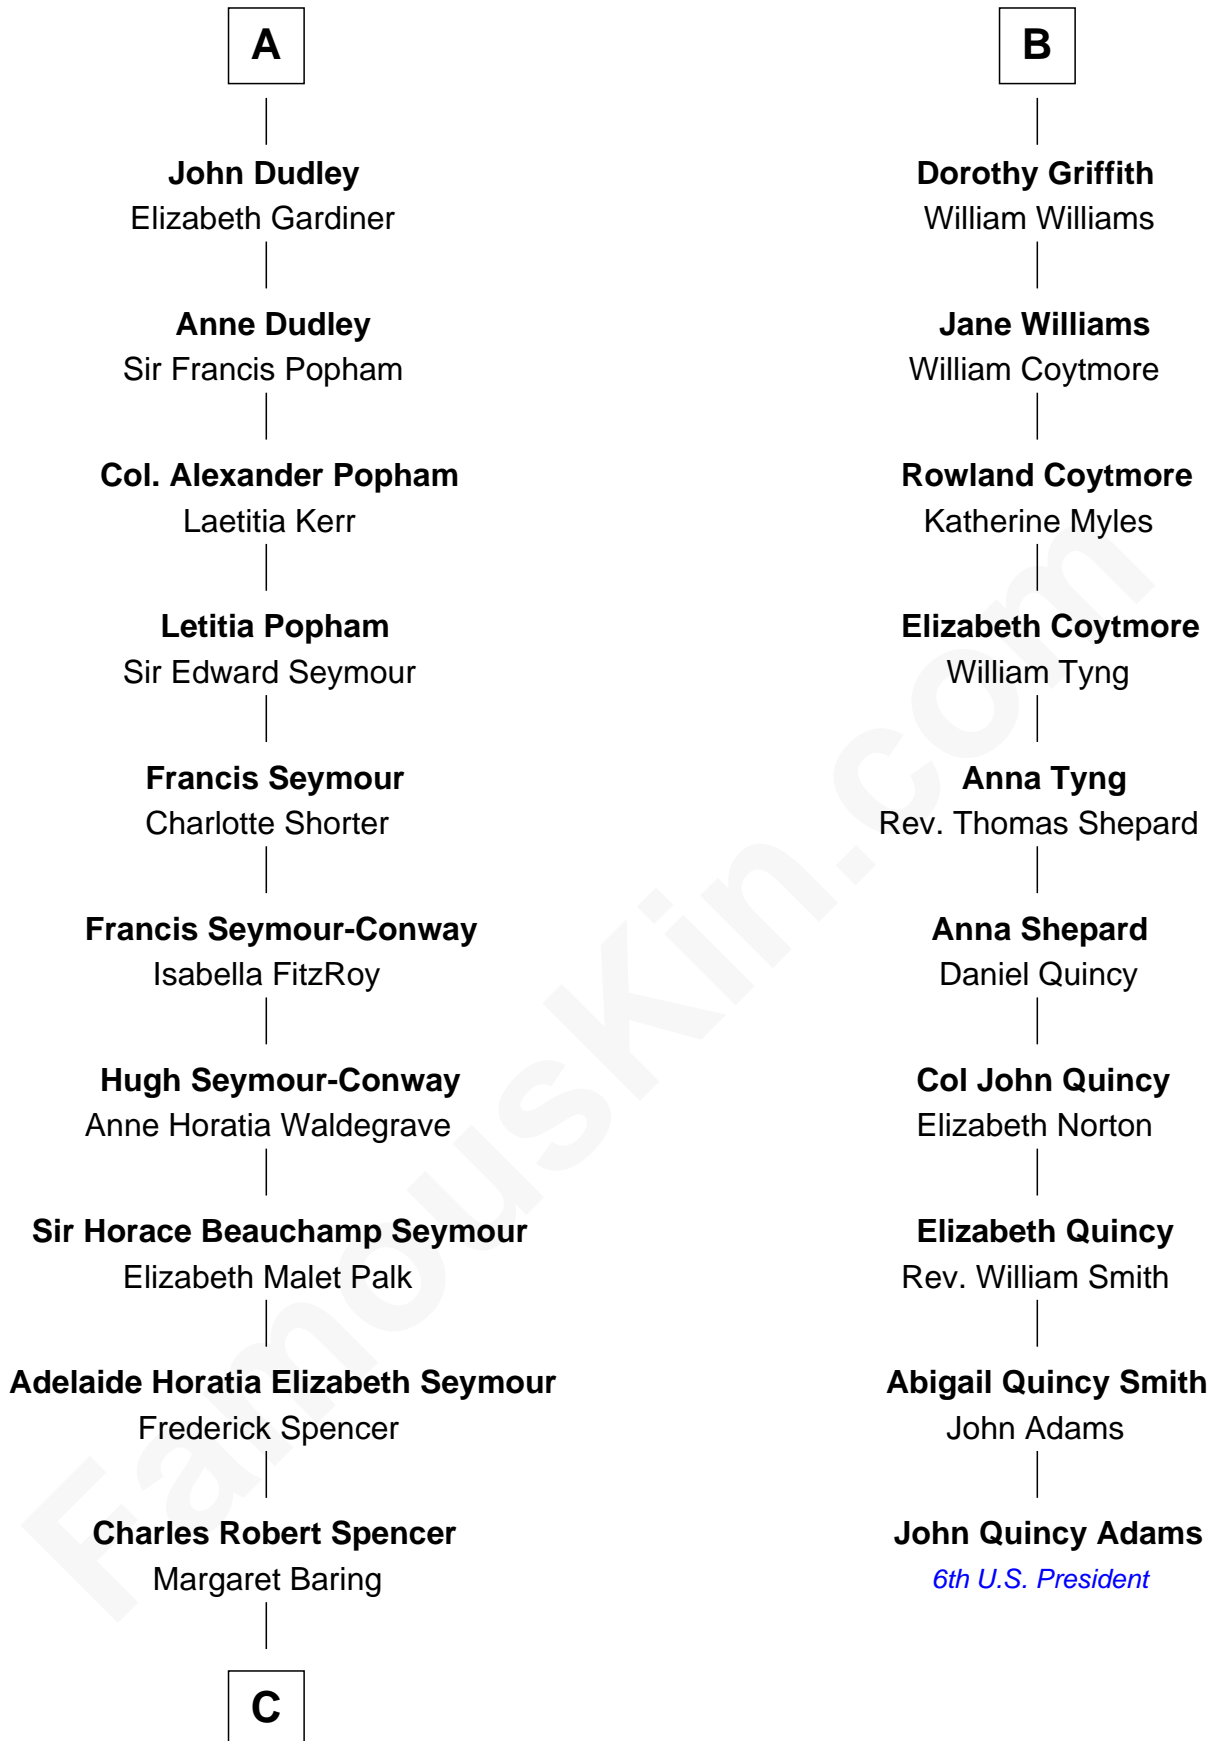

FamousKin.com
Relationship Chart of
Prince William
Prince of Wales

16th cousin 4 times removed of
John Quincy Adams
6th U.S. President

Henry Plantagenet
Maud de Chaworth

Mary Plantagenet
Henry de Percy

Sir Henry Percy
Margaret de Neville

Sir Henry Percy
Elizabeth Mortimer

Elizabeth Percy
Sir John Clifford

Thomas Clifford
Joan Dacre

Matilda Clifford
Sir Edmund Sutton

Thomas Dudley
Grace Threlkeld

A

Eleanor Plantagenet
Richard Fitzalan

Sir Richard Fitzalan
Elizabeth de Bohun

Elizabeth Fitzalan
Sir Robert Goushill

Joan Goushill
Sir Thomas Stanley

Margaret Stanley
Sir William Troutbeck

Joan Troutbeck
Sir William Griffith

Sir William Griffith
Jane Stradling

B

C

—
Albert Edward John Spencer