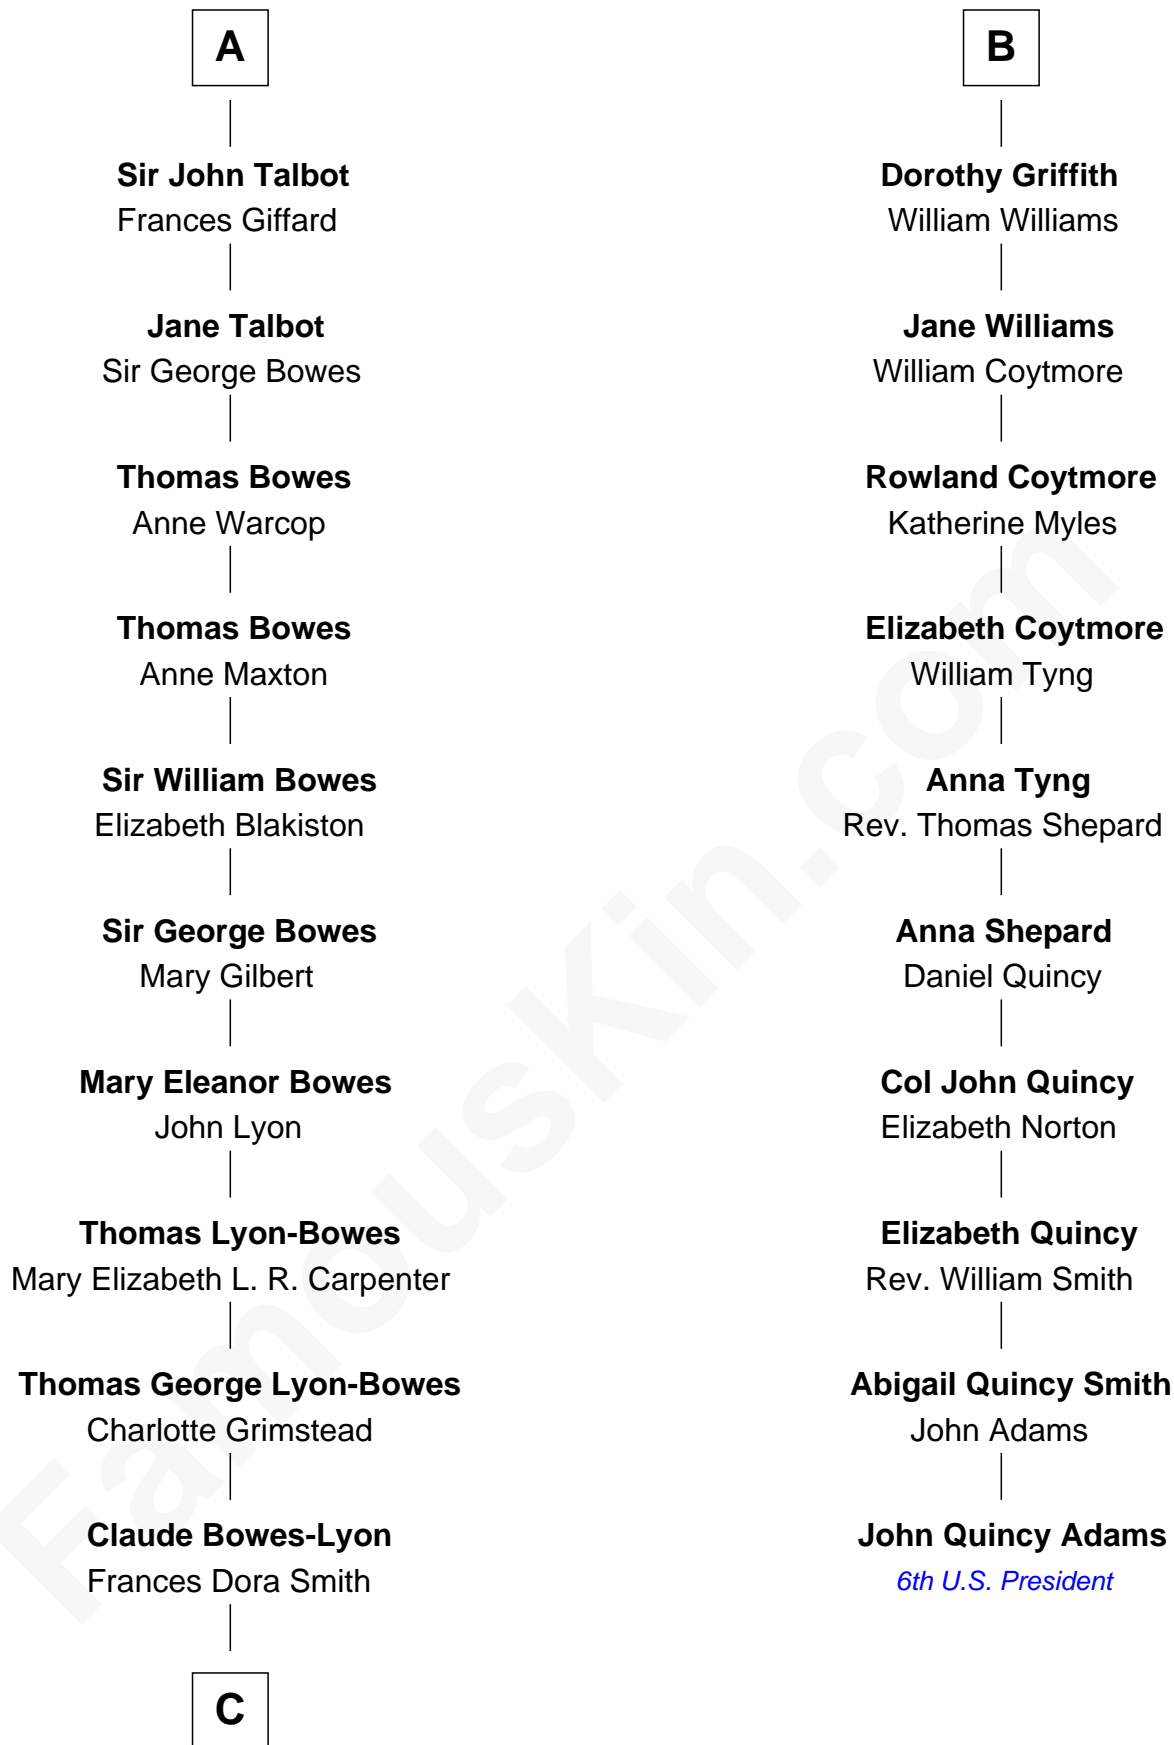

FamousKin.com

Relationship Chart of

Prince William

Prince of Wales

16th cousin 5 times removed of

John Quincy Adams

6th U.S. President

Bartholomew de Badlesmere
Margaret de Clare

Margery de Badlesmere

Sir William de Ros

Maud de Roos

John de Welles

Anne de Welles

James Butler

James Butler

Joan Beauchamp

Sir William de Bohun

Elizabeth de Bohun

Sir Richard Fitzalan

Elizabeth Fitzalan

Sir Robert Goushill

Joan Goushill

Sir Thomas Stanley

Margaret Stanley

Sir William Troutbeck

Joan Troutbeck

Sir William Griffith

Sir William Griffith

Jane Stradling

B

C

Claude George Bowes-Lyon
Cecilia Nina Cavendish-Bentinck