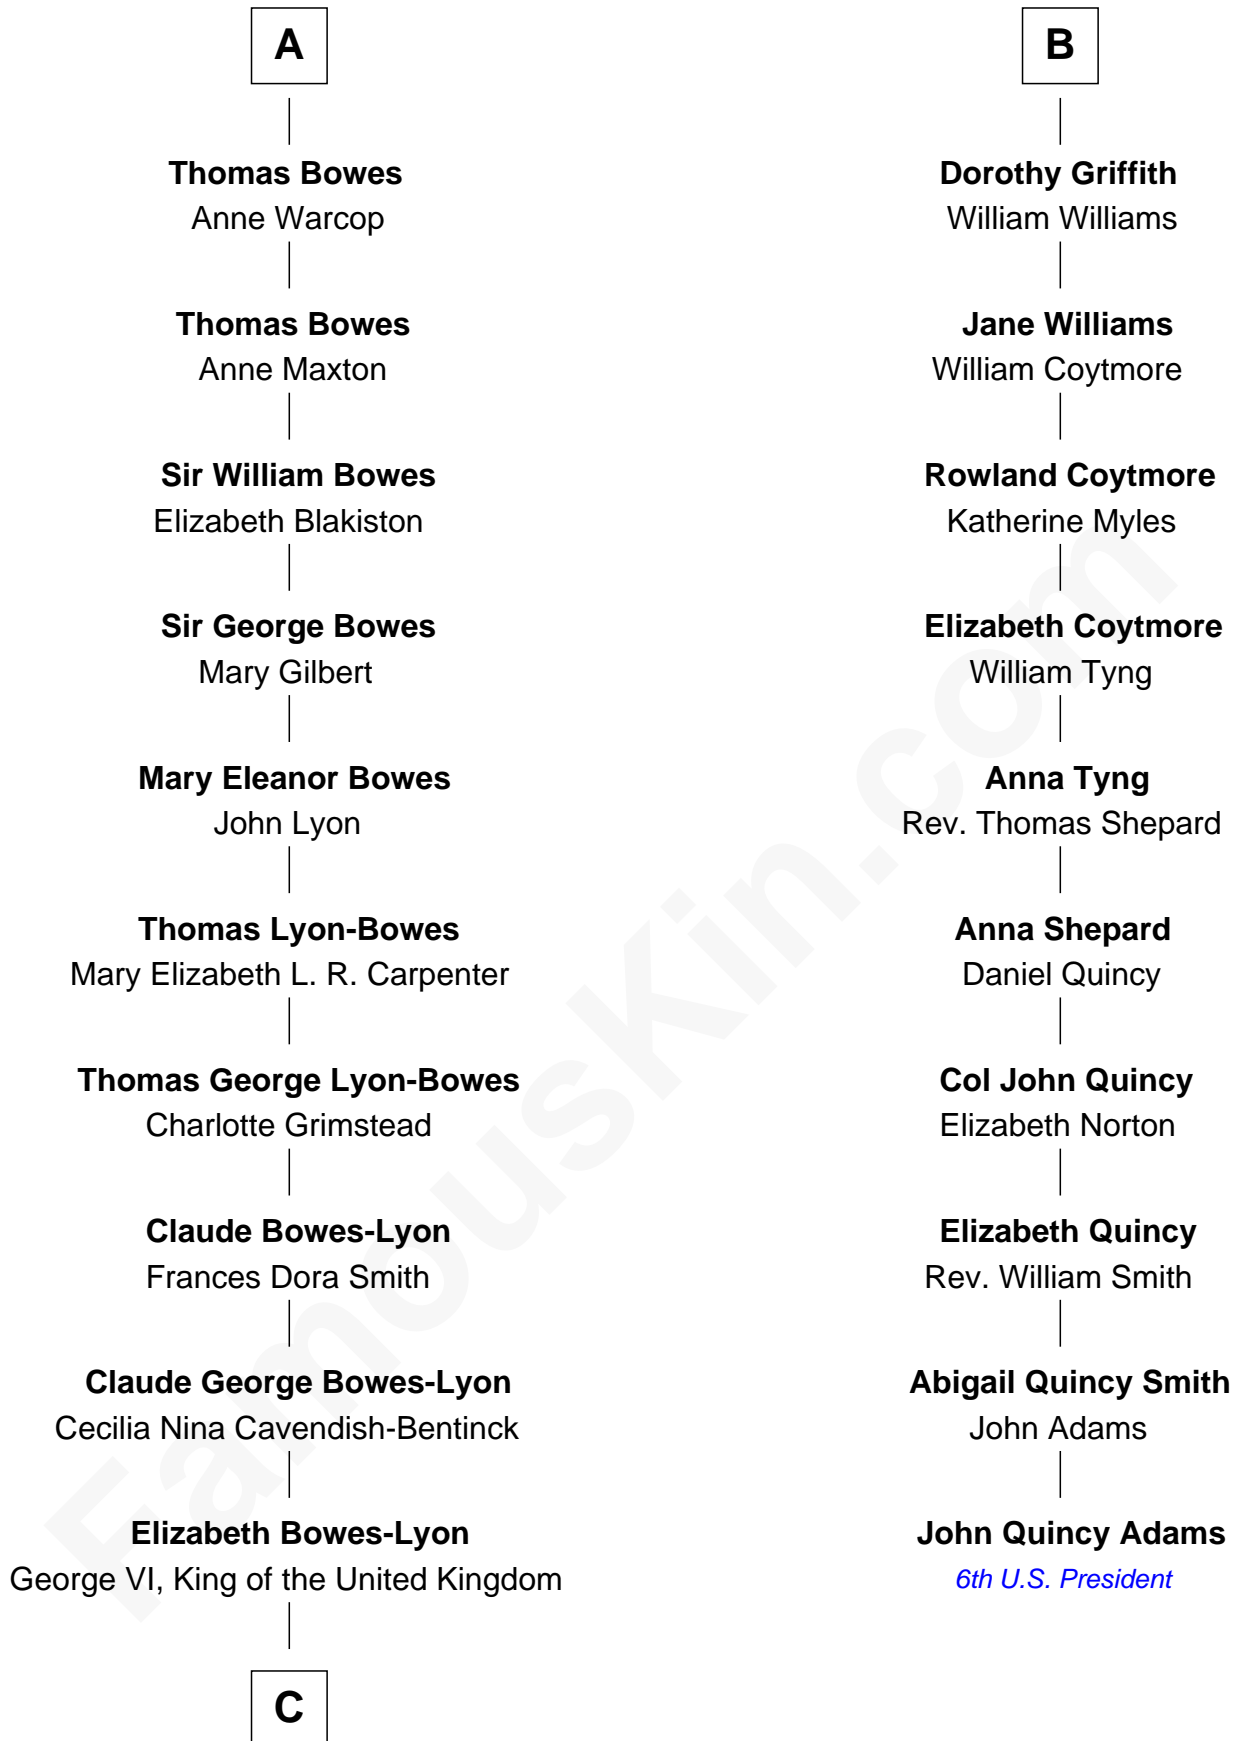

FamousKin.com Relationship Chart of

Prince William

Prince of Wales

16th cousin 3 times removed of

John Quincy Adams

6th U.S. President

Edmund Fitzalan

Alice de Warenne

C

Elizabeth II, Queen of the United Kingdom

Prince Philip of Edinburgh

Charles III, King of the United Kingdom

Princess Diana Frances Spencer

Prince William

Prince of Wales

FamousKin.com