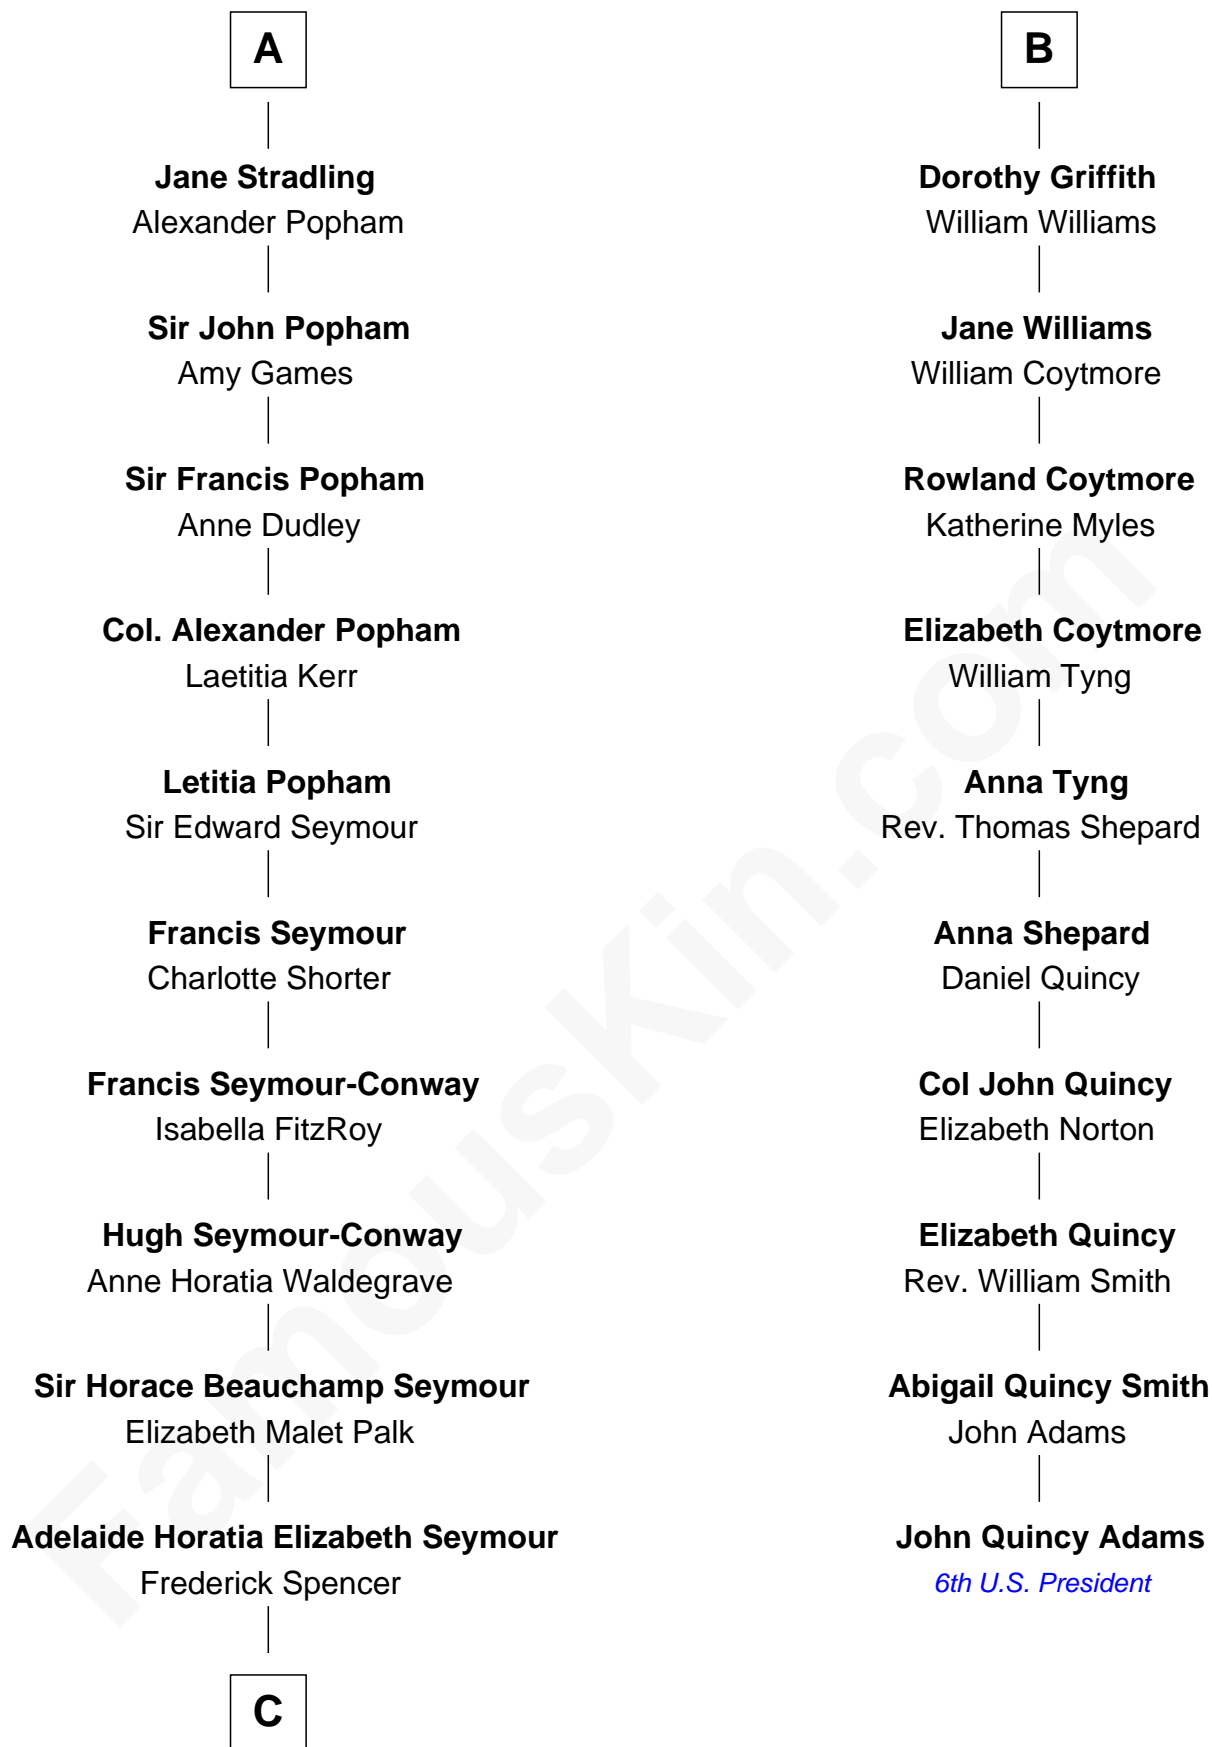

**FamousKin.com**  
**Relationship Chart of**  
**Prince William**  
*Prince of Wales*

**16th cousin 5 times removed of**  
**John Quincy Adams**  
*6th U.S. President*

**Sir Peter Stradling**  
 Joan de Hawey

**Sir Edward Stradling**  
 Eleanor Stradling

**Sir Edward Stradling**  
 Gwenlian Berkerolles

**Sir William Stradling**  
 Isabel St. Barbe

**Sir Edward Stradling**  
 Jane Beaufort

**Sir Henry Stradling**  
 Elizabeth Herbert

**Thomas Stradling**  
 Janet Mathew

**Sir Edward Stradling**  
 Elizabeth Arundell

**A**

**Sir Edward Stradling**  
 Eleanor Stradling

**Sir Edward Stradling**  
 Gwenlian Berkerolles

**Sir William Stradling**  
 Isabel St. Barbe

**Sir Edward Stradling**  
 Jane Beaufort

**Sir Henry Stradling**  
 Elizabeth Herbert

**Thomas Stradling**  
 Janet Mathew

**Jane Stradling**  
 Sir William Griffith

**B**

**C**

—  
**Charles Robert Spencer**