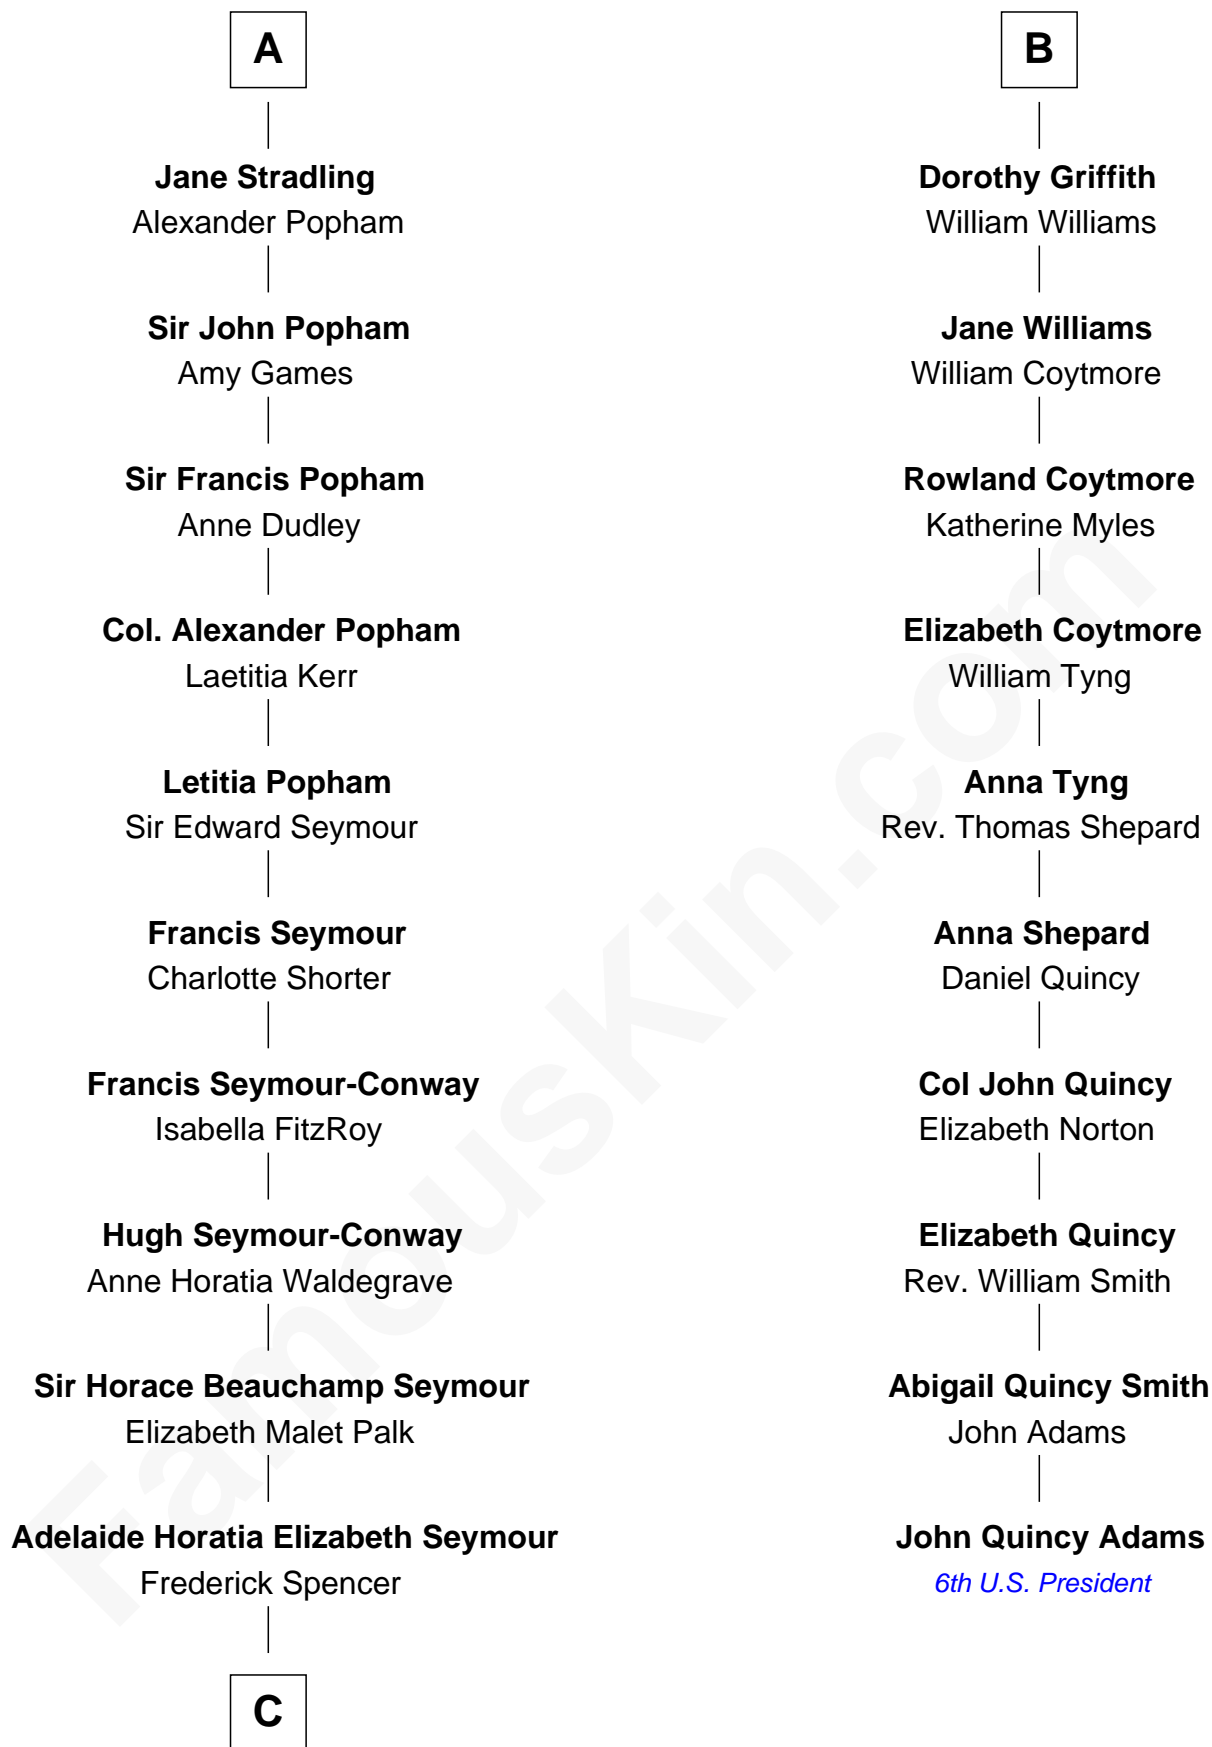

FamousKin.com
Relationship Chart of
Prince William
Prince of Wales

16th cousin 5 times removed of

John Quincy Adams
6th U.S. President

Sir Richard Turberville

C

—
Charles Robert Spencer

Margaret Baring

—
Albert Edward John Spencer

Cynthia Elinor Beatrix Hamilton

—
Edward John Spencer

Frances Ruth Burke Roche

—
Princess Diana Frances Spencer

Charles III, King of the United Kingdom

—
Prince William

Prince of Wales