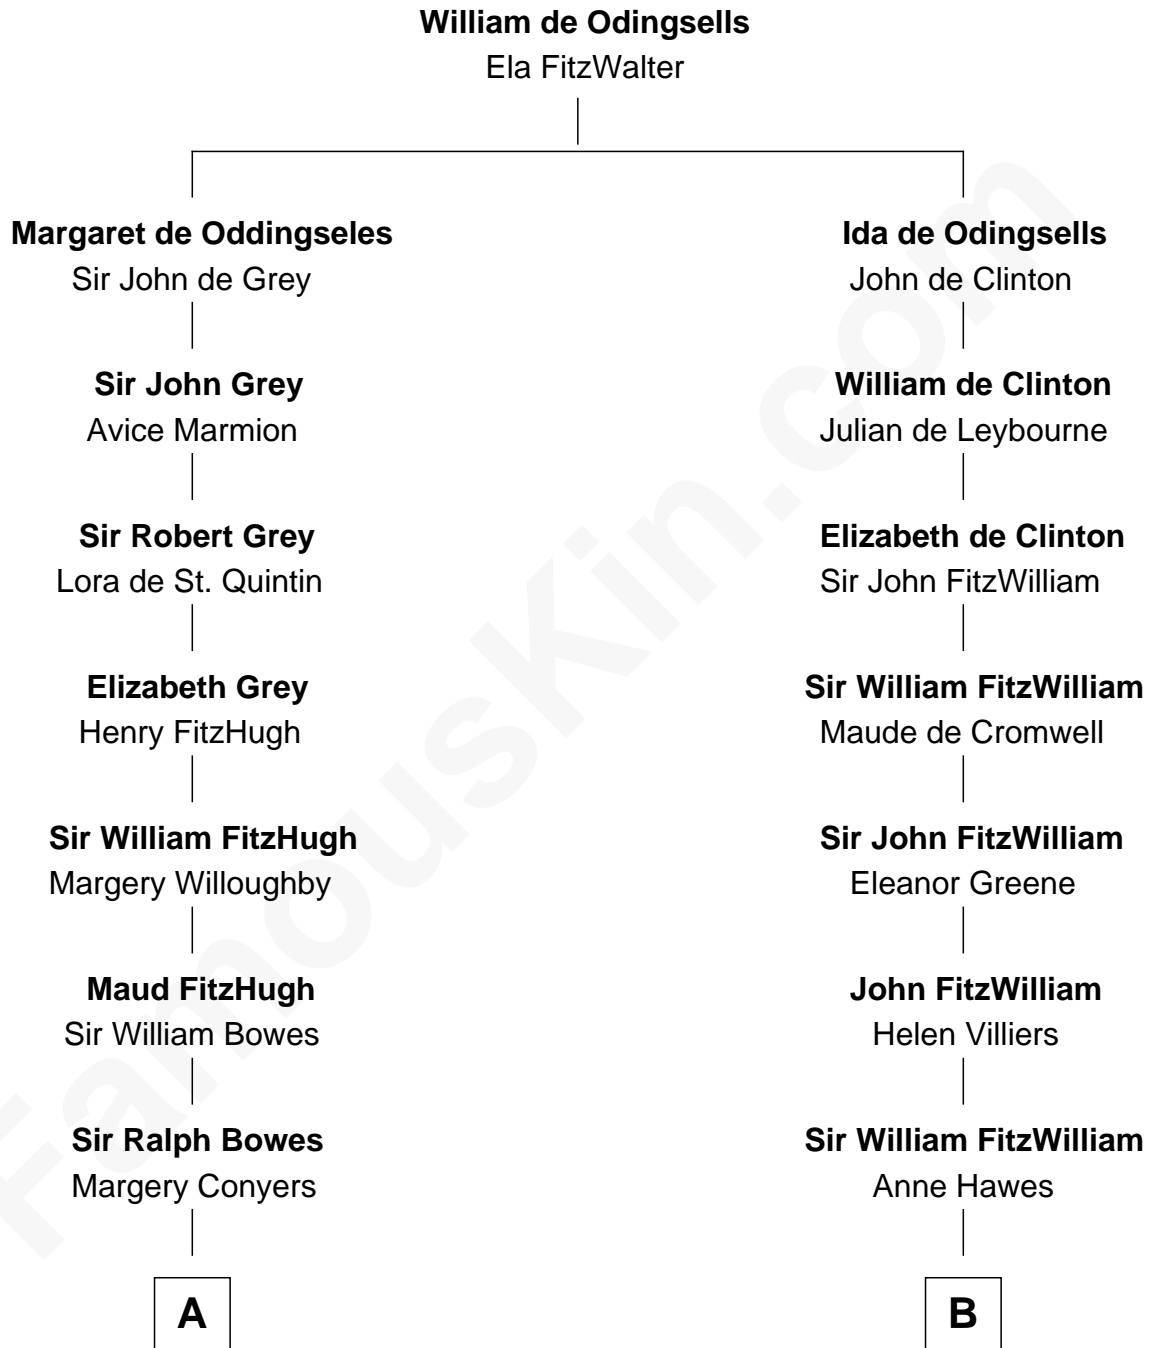

FamousKin.com
Relationship Chart of
Prince William
Prince of Wales

16th cousin 5 times removed of
John Quincy Adams
6th U.S. President

C

Claude George Bowes-Lyon
Cecilia Nina Cavendish-Bentinck

Elizabeth Bowes-Lyon
George VI, King of the United Kingdom

Elizabeth II, Queen of the United Kingdom
Prince Philip of Edinburgh

Charles III, King of the United Kingdom
Princess Diana Frances Spencer

Prince William
Prince of Wales