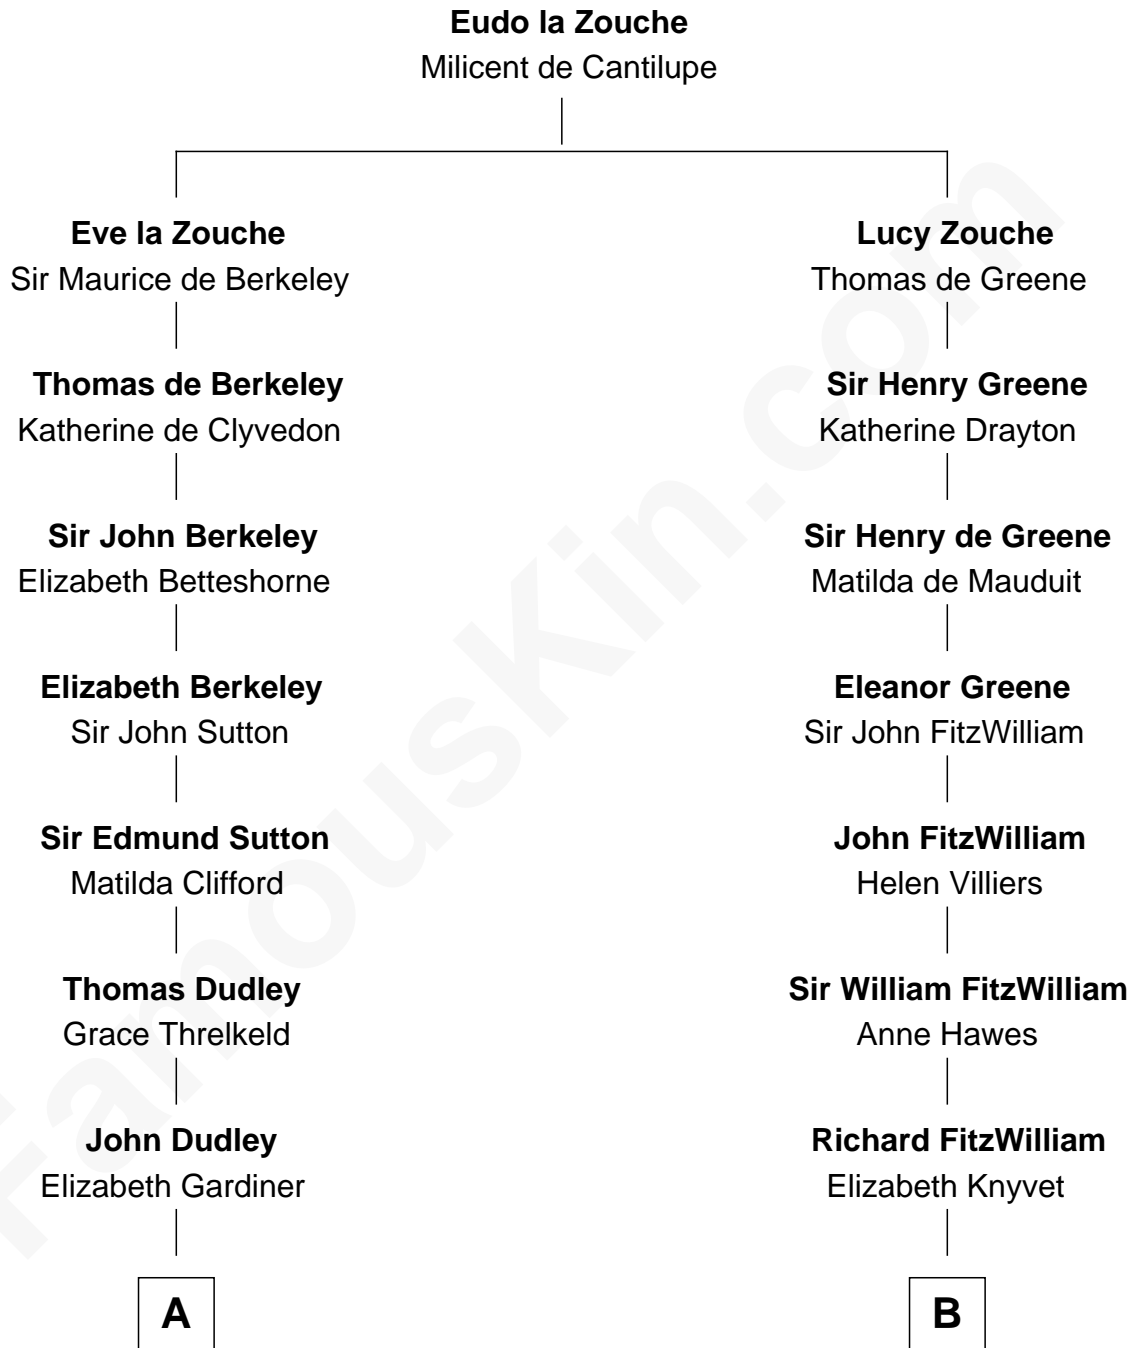

FamousKin.com
Relationship Chart of
Prince William
Prince of Wales

15th cousin 4 times removed of
John Quincy Adams
6th U.S. President

C

—
Edward John Spencer
Frances Ruth Burke Roche

—
Princess Diana Frances Spencer
Charles III, King of the United Kingdom

—
Prince William
Prince of Wales

FamousKin.com