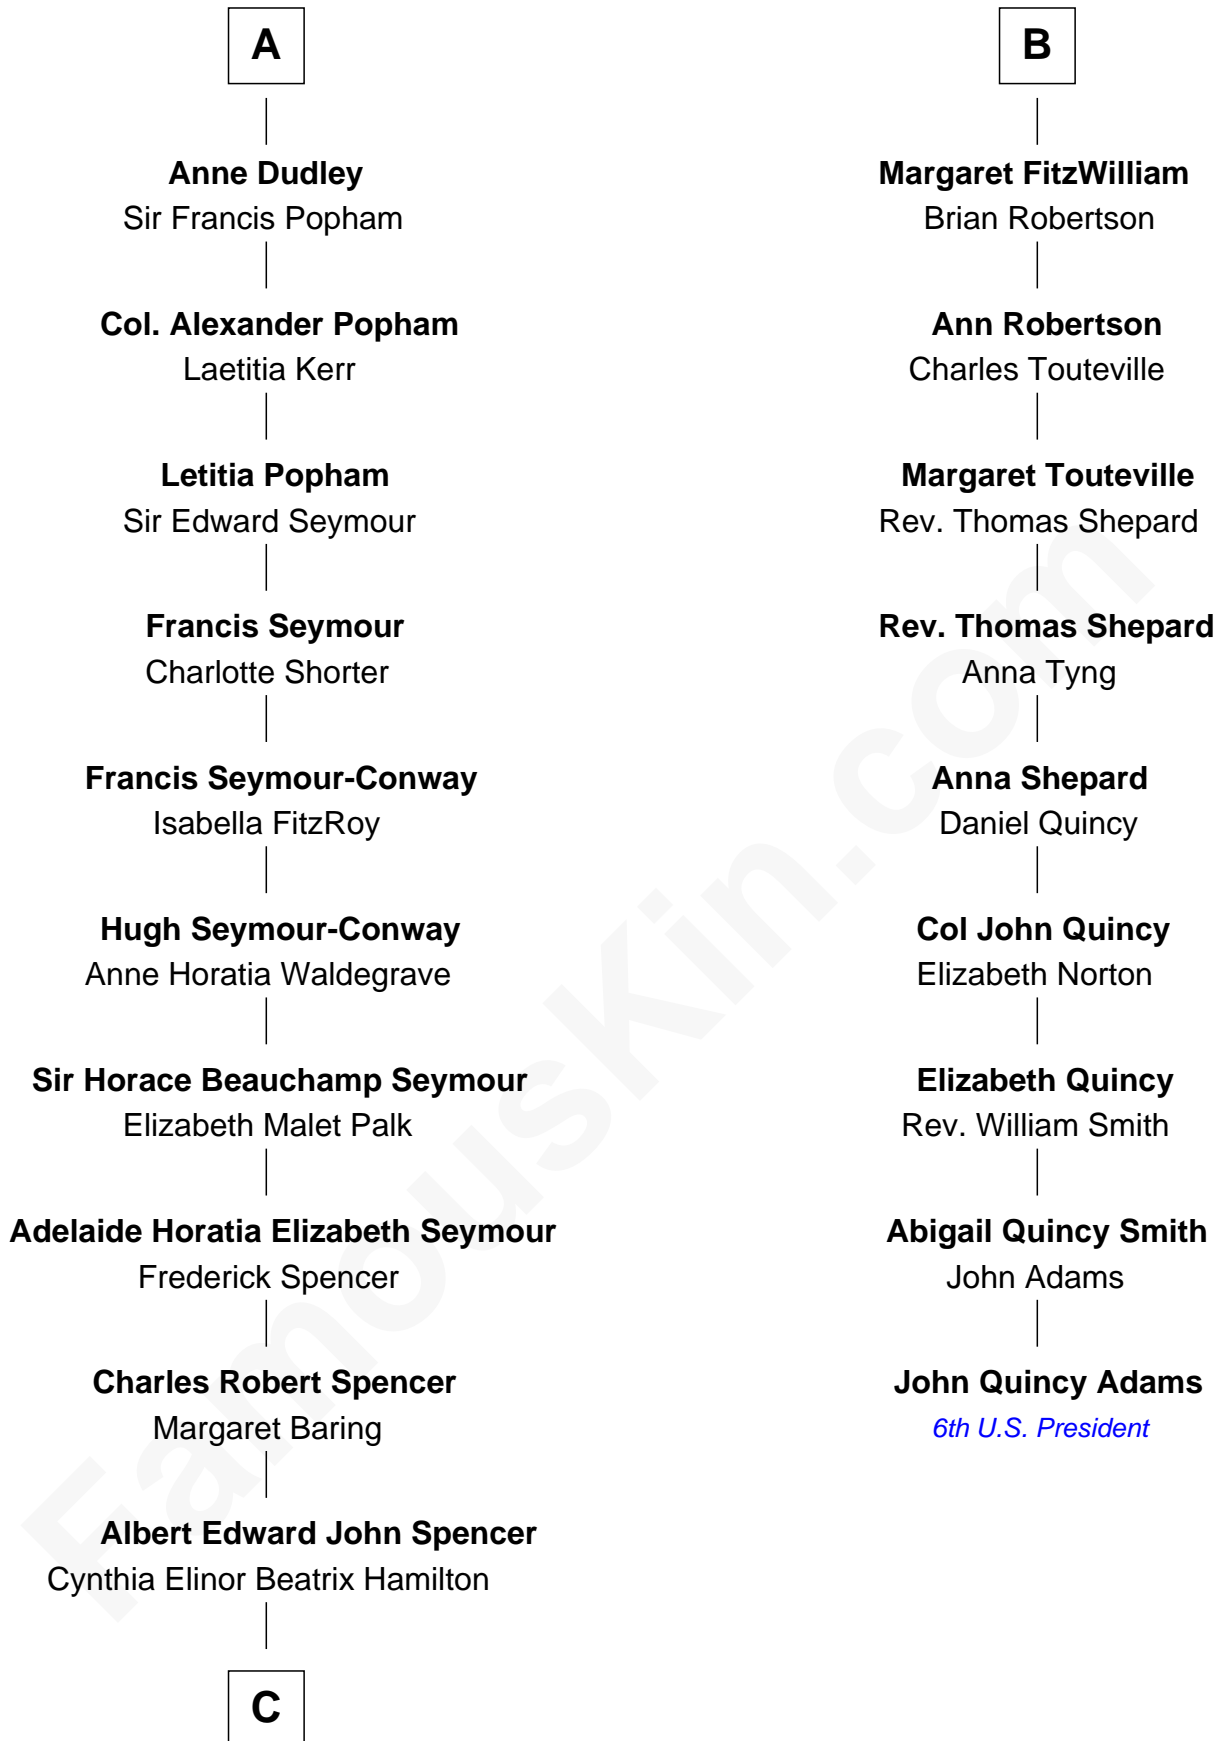

FamousKin.com
Relationship Chart of
Prince William
Prince of Wales

15th cousin 4 times removed of
John Quincy Adams
6th U.S. President

C

—
Edward John Spencer
Frances Ruth Burke Roche

—
Princess Diana Frances Spencer
Charles III, King of the United Kingdom