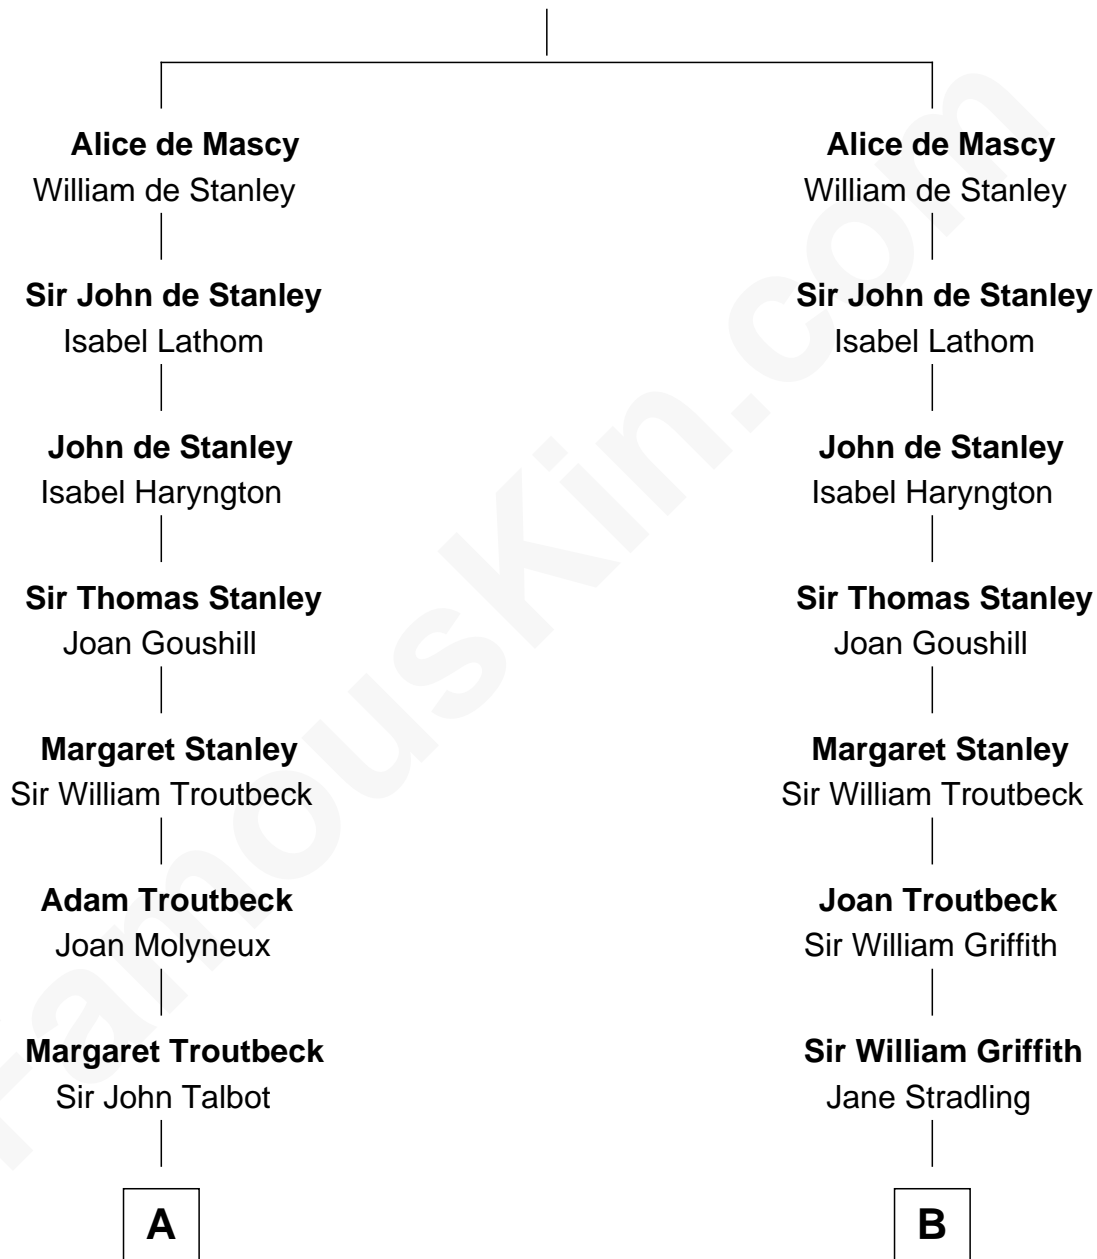

FamousKin.com Relationship Chart of

Prince William

Prince of Wales

16th cousin 5 times removed of

John Quincy Adams

6th U.S. President

Hugh de Mascy

C

Claude George Bowes-Lyon
Cecilia Nina Cavendish-Bentinck

Elizabeth Bowes-Lyon
George VI, King of the United Kingdom

Elizabeth II, Queen of the United Kingdom
Prince Philip of Edinburgh

Charles III, King of the United Kingdom
Princess Diana Frances Spencer