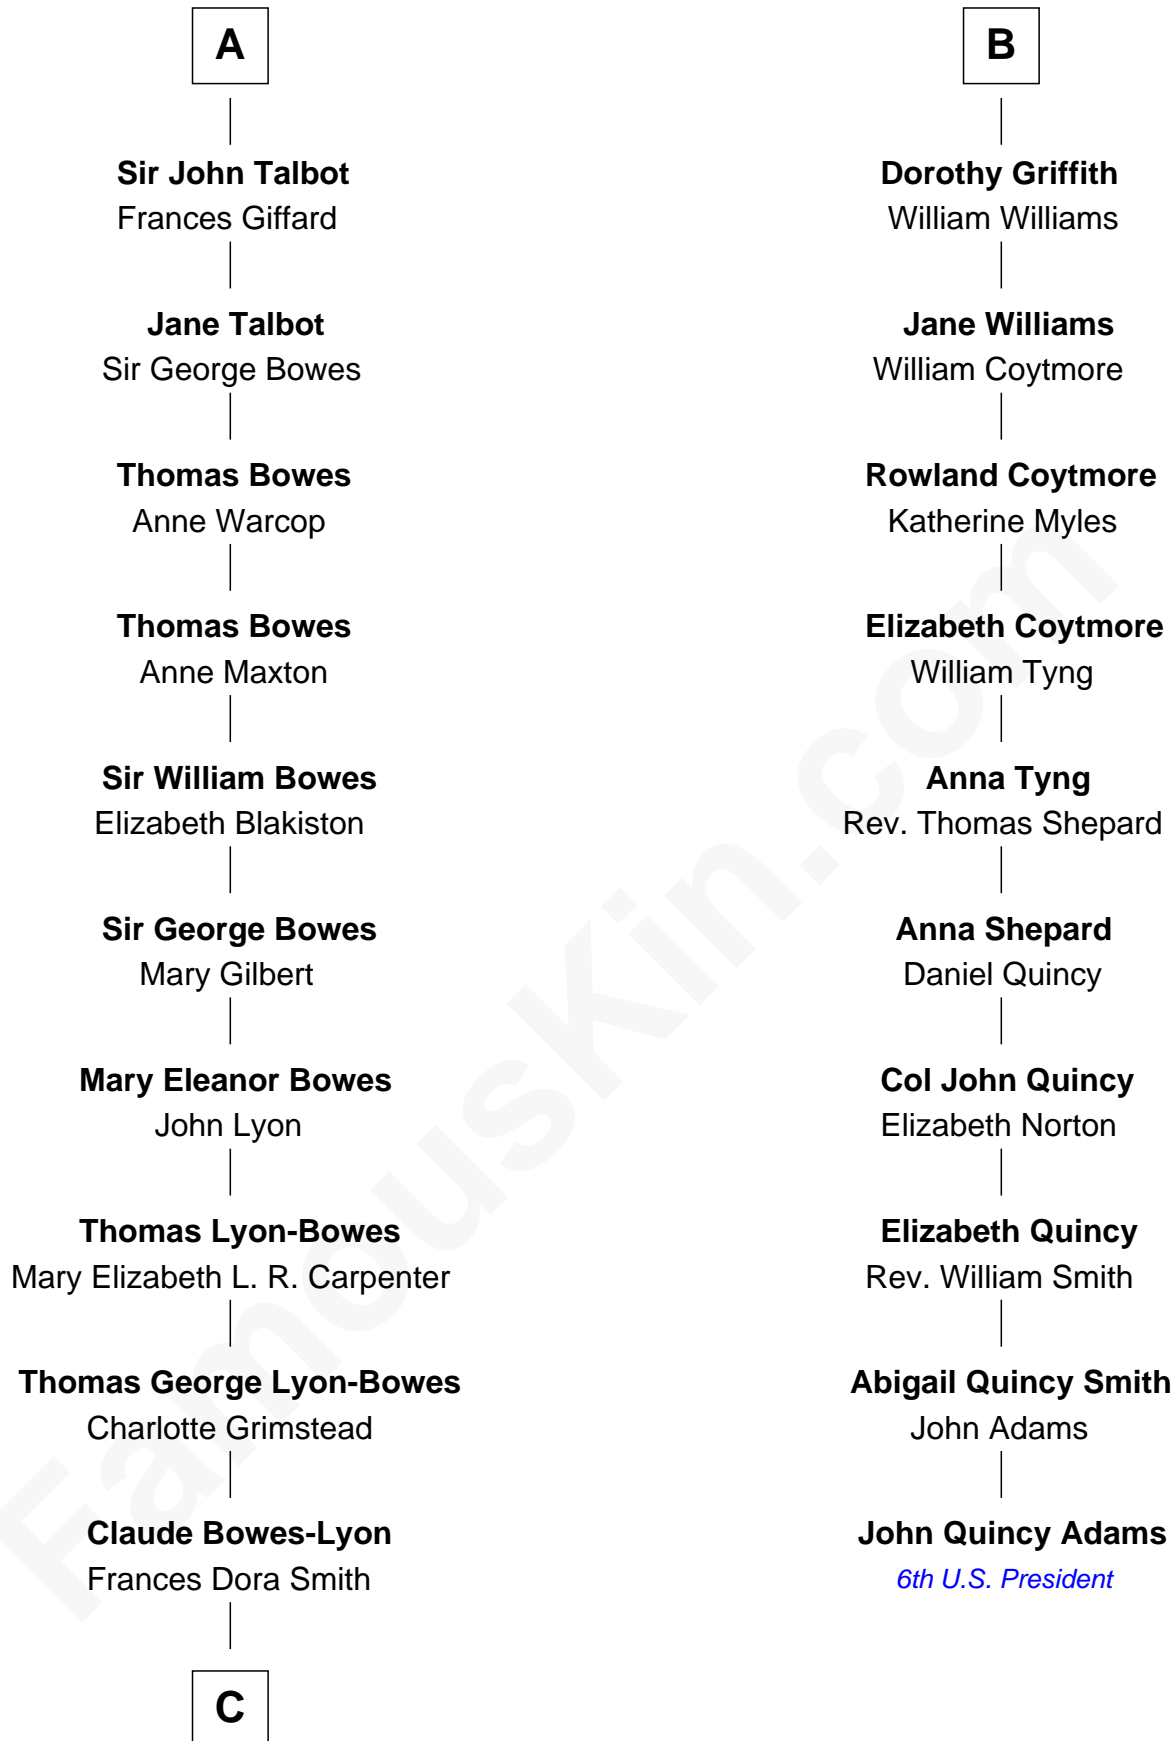

FamousKin.com Relationship Chart of

Prince William

Prince of Wales

16th cousin 5 times removed of

John Quincy Adams

6th U.S. President

John de Stanley

Mabel Hawkset

Margaret Stanley

Sir William Troutbeck

Adam Troutbeck

Joan Molyneux

Margaret Troutbeck

Sir John Talbot

A

William de Stanley

Alice de Mascy

Sir John de Stanley

Isabel Lathom

John de Stanley

Isabel Haryngton

Sir Thomas Stanley

Joan Goushill

Margaret Stanley

Sir William Troutbeck

Joan Troutbeck

Sir William Griffith

Sir William Griffith

Jane Stradling

B

C

Claude George Bowes-Lyon
Cecilia Nina Cavendish-Bentinck