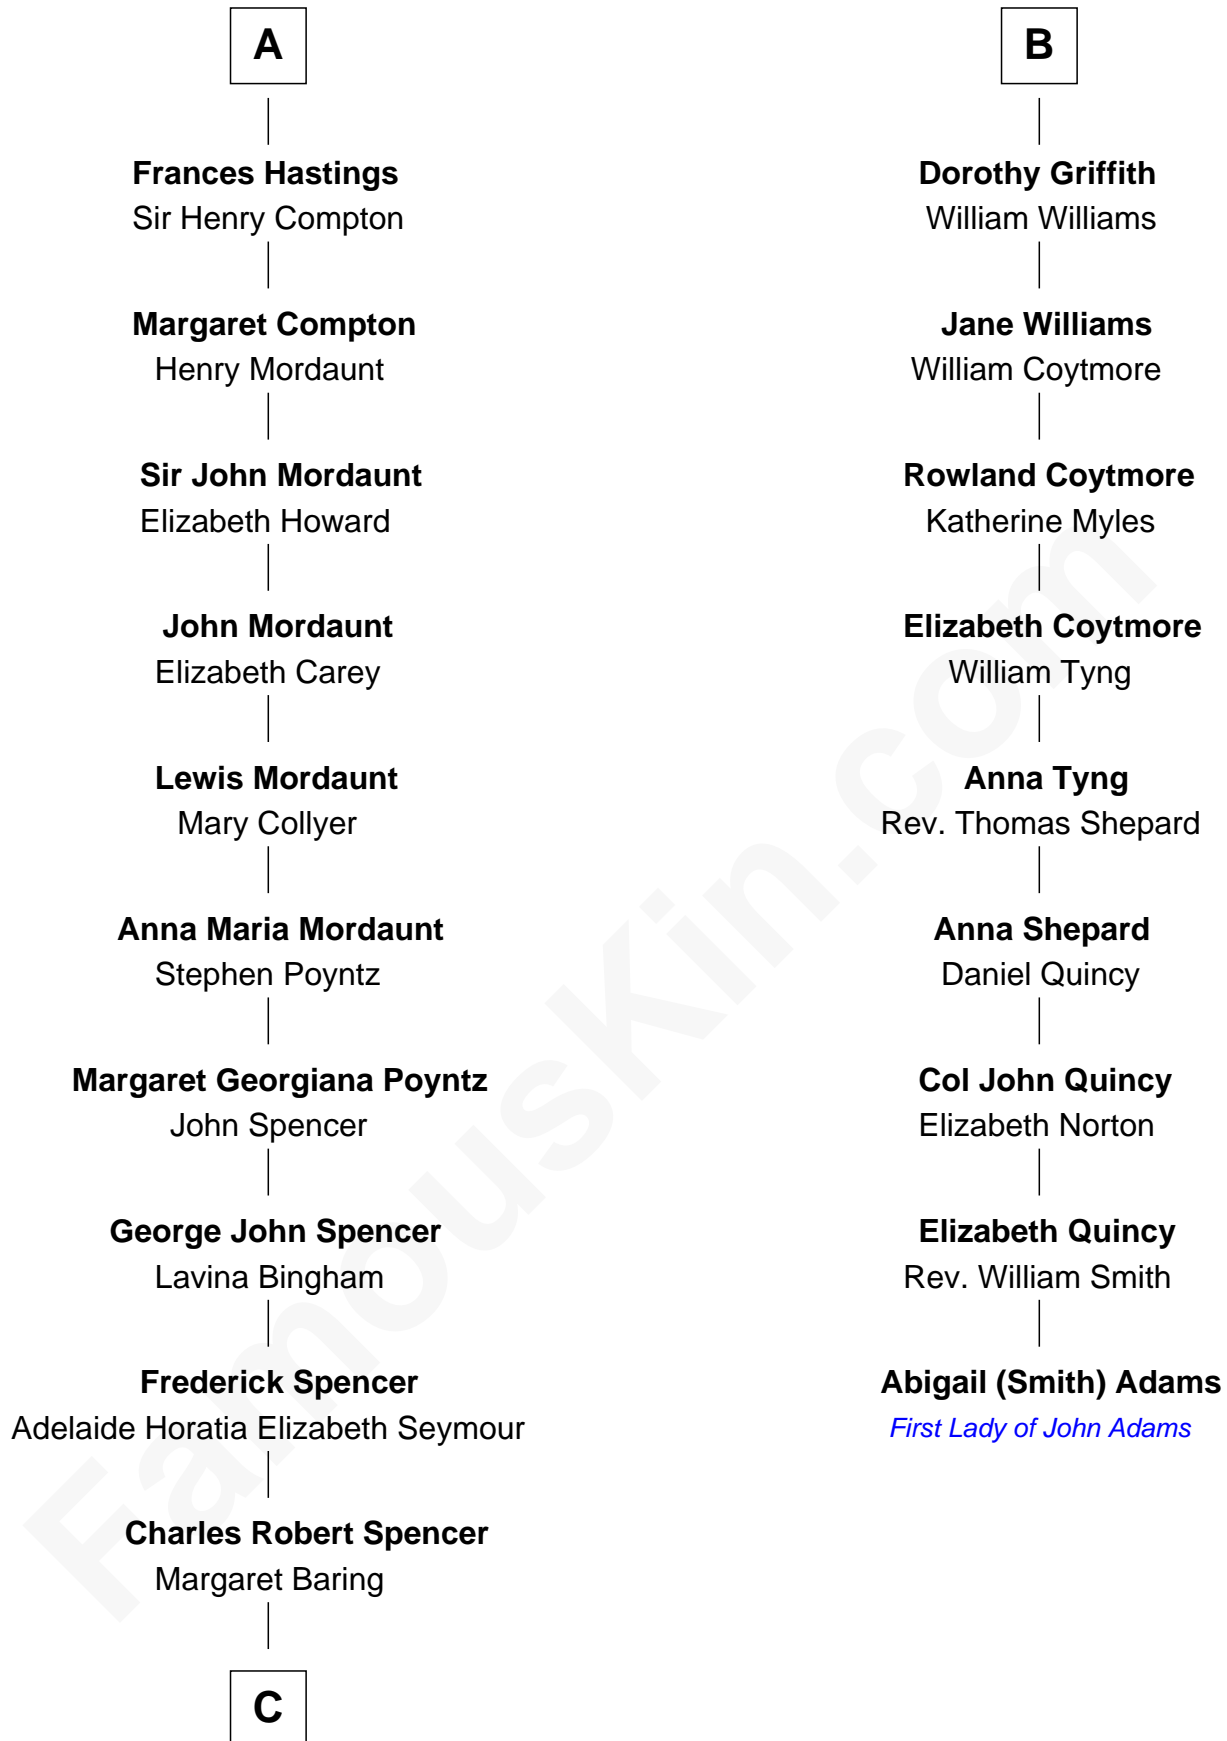

**FamousKin.com**  
**Relationship Chart of**  
**Prince William**  
*Prince of Wales*

15th cousin 5 times removed of

**Abigail (Smith) Adams**  
*First Lady of President John Adams*

**C**

—  
**Albert Edward John Spencer**

Cynthia Elinor Beatrix Hamilton

—  
**Edward John Spencer**

Frances Ruth Burke Roche

—  
**Princess Diana Frances Spencer**

Charles III, King of the United Kingdom

—  
**Prince William**

*Prince of Wales*