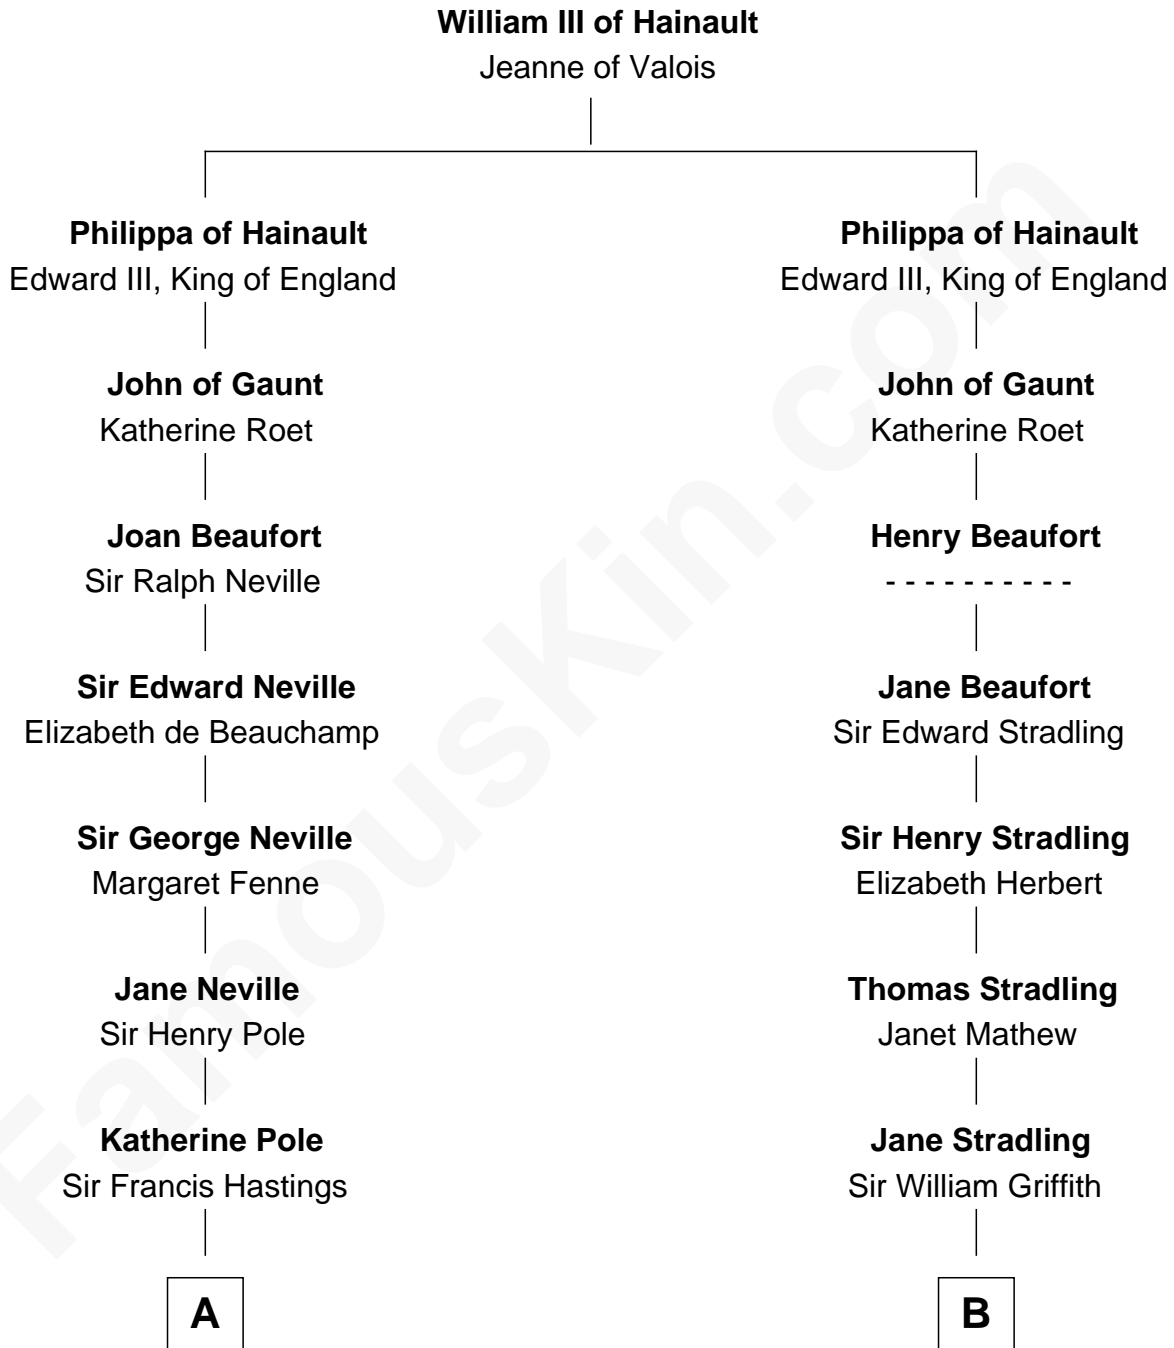

**FamousKin.com**  
**Relationship Chart of**  
**Prince William**  
*Prince of Wales*

15th cousin 5 times removed of

**Abigail (Smith) Adams**  
*First Lady of President John Adams*

**C**

—  
**Albert Edward John Spencer**

Cynthia Elinor Beatrix Hamilton

—  
**Edward John Spencer**

Frances Ruth Burke Roche

—  
**Princess Diana Frances Spencer**

Charles III, King of the United Kingdom

—  
**Prince William**

*Prince of Wales*