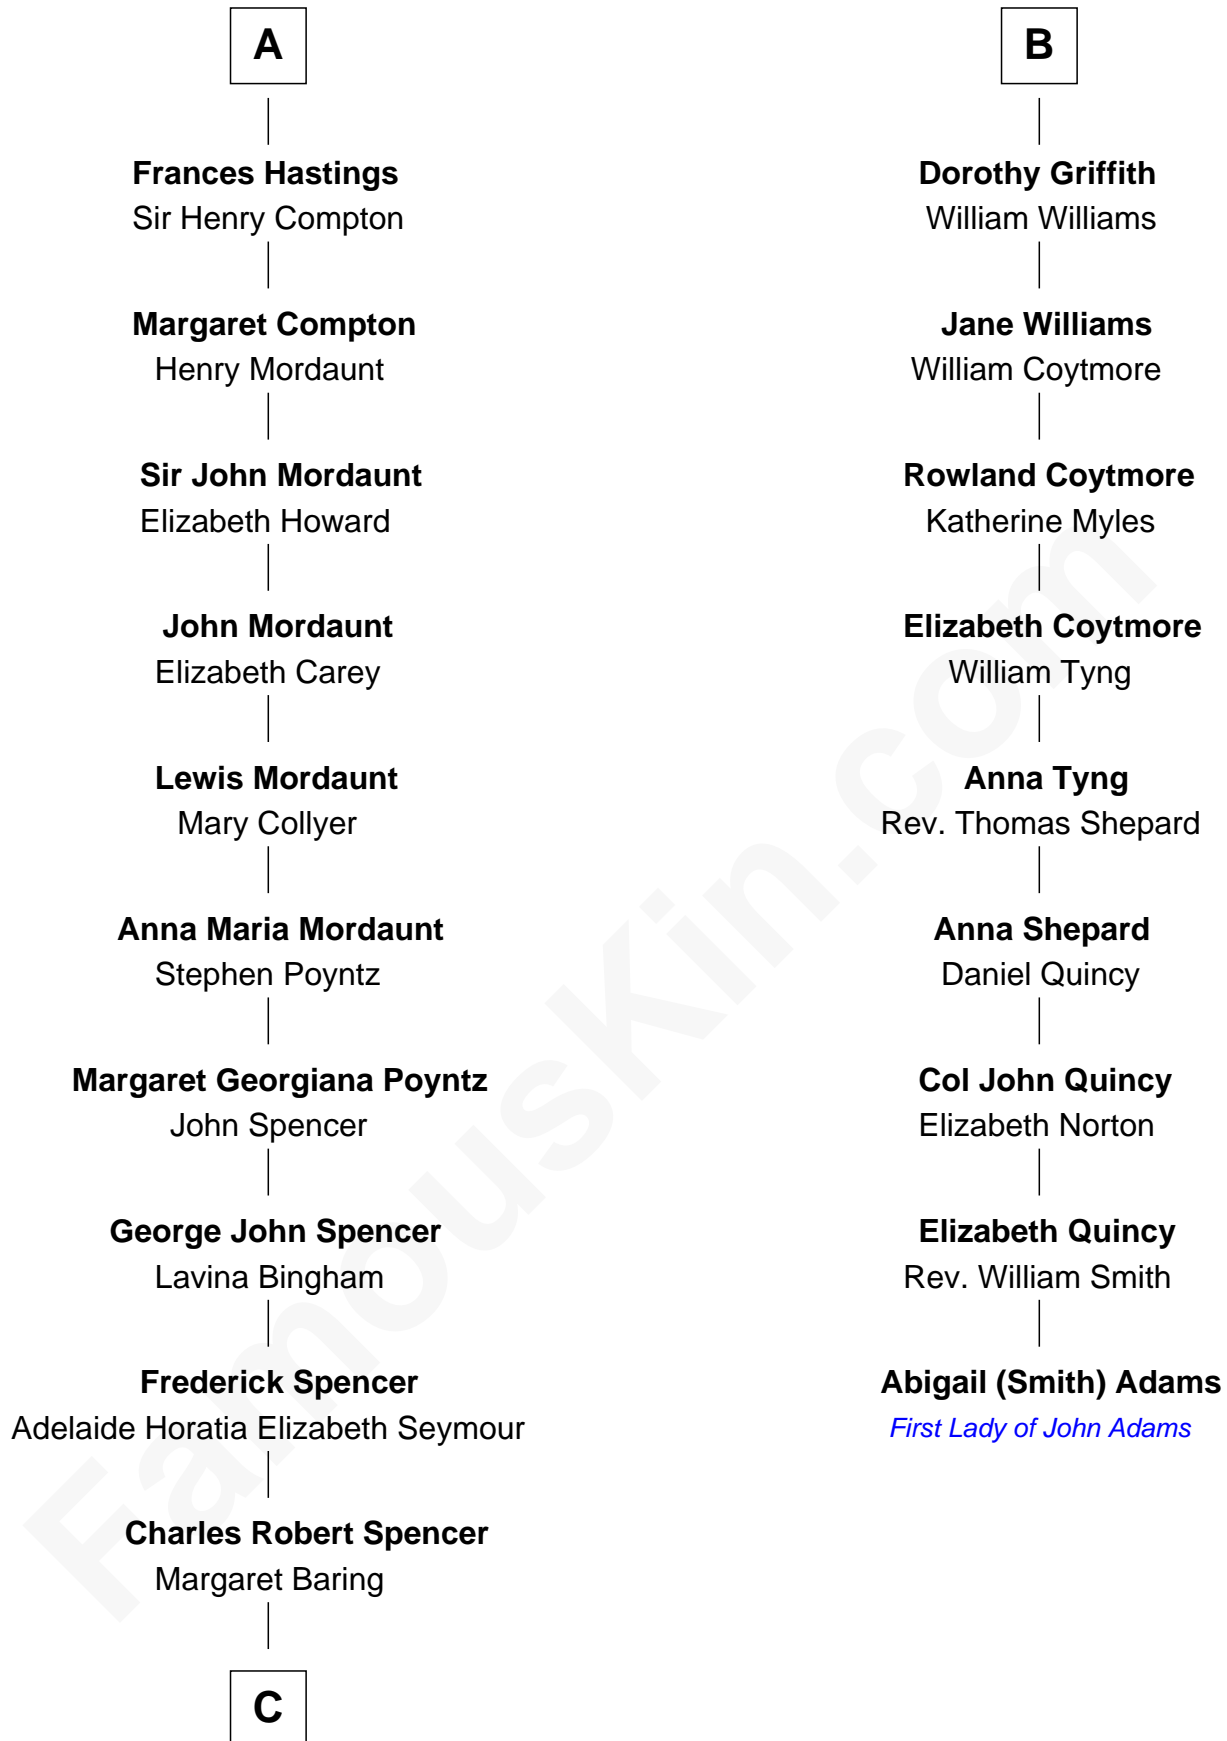

FamousKin.com
Relationship Chart of
Prince William
Prince of Wales

15th cousin 5 times removed of

Abigail (Smith) Adams
First Lady of President John Adams

C

Albert Edward John Spencer

Cynthia Elinor Beatrix Hamilton

Edward John Spencer

Frances Ruth Burke Roche

Princess Diana Frances Spencer

Charles III, King of the United Kingdom

Prince William

Prince of Wales