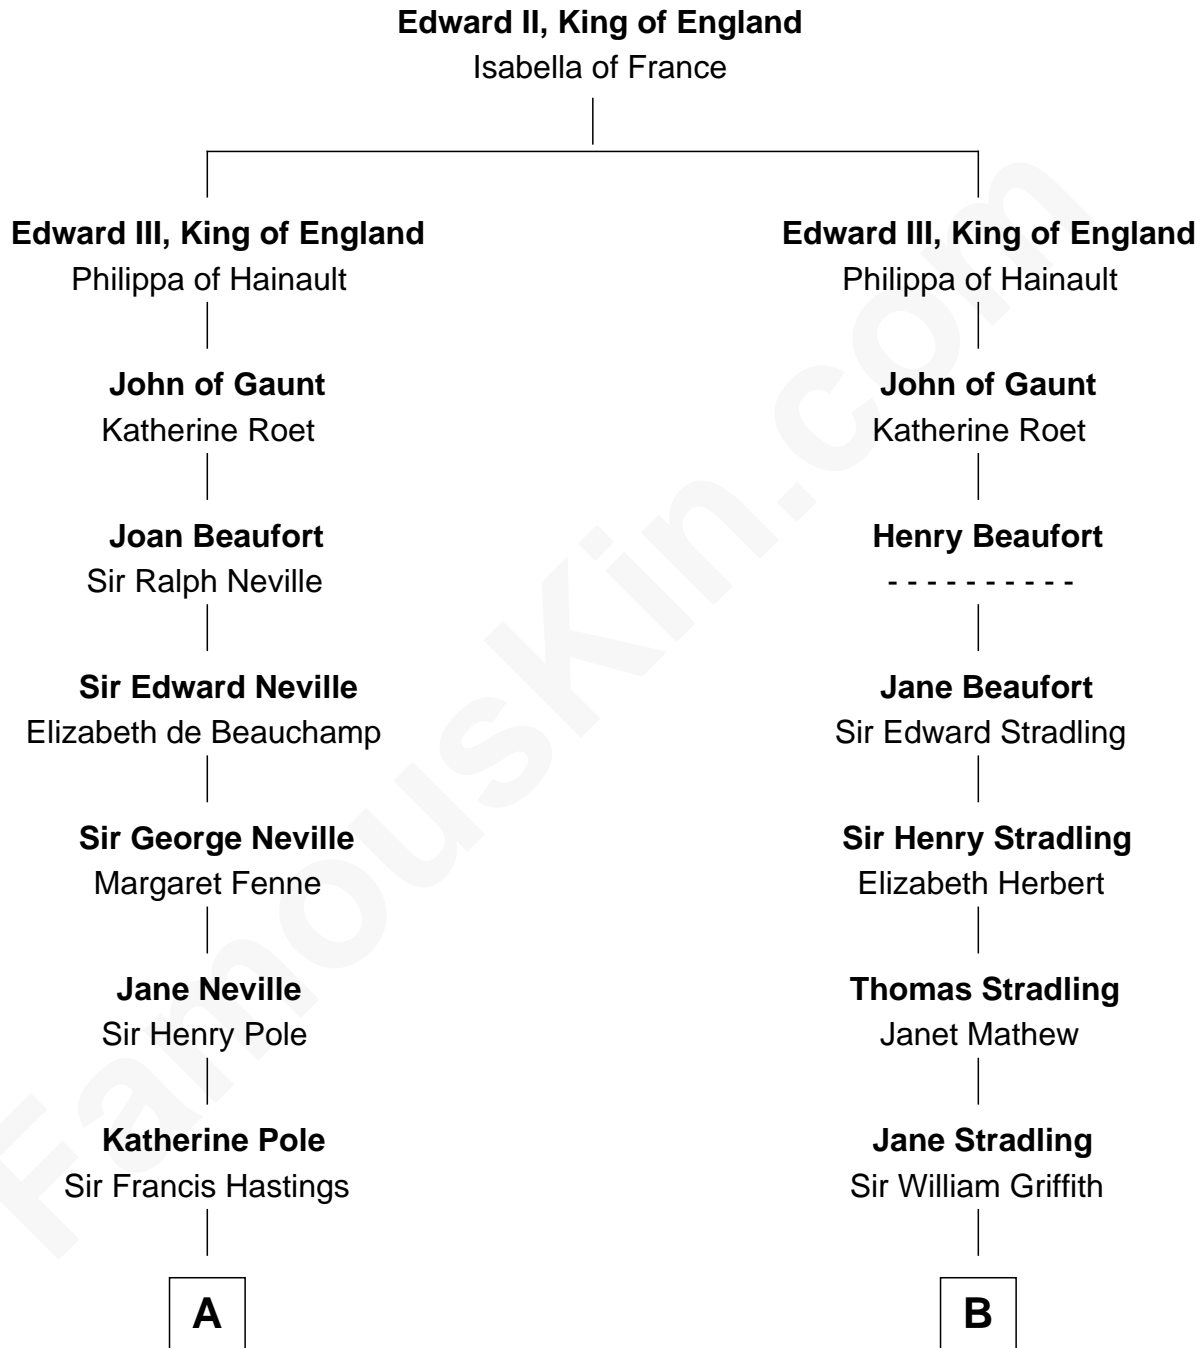

FamousKin.com
Relationship Chart of
Prince William
Prince of Wales

15th cousin 5 times removed of

Abigail (Smith) Adams
First Lady of President John Adams

C

Albert Edward John Spencer

Cynthia Elinor Beatrix Hamilton

Edward John Spencer

Frances Ruth Burke Roche

Princess Diana Frances Spencer

Charles III, King of the United Kingdom

Prince William

Prince of Wales