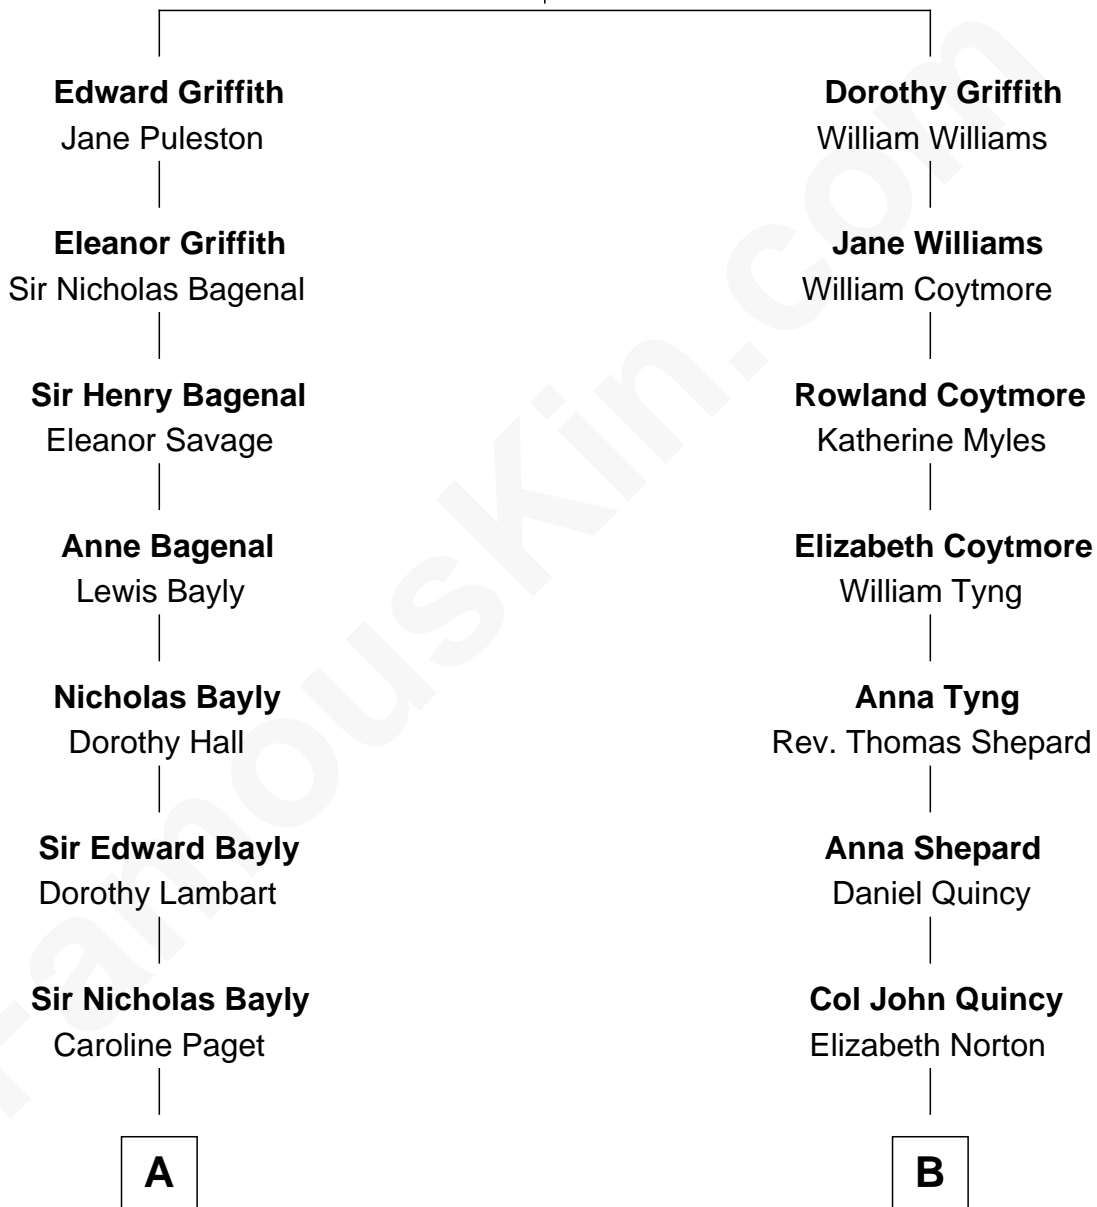

# FamousKin.com Relationship Chart of

**Prince William**

*Prince of Wales*

8th cousin 7 times removed of

**Abigail (Smith) Adams**

*First Lady of President John Adams*

**Sir William Griffith**

Jane Stradling

**A**

**Henry Bayly alias Paget**

Jane Champagné

**Henry William Paget**

Lady Caroline Elizabeth Villiers

**Lady Caroline Paget**

Charles Gordon-Lennox

**Cecilia Catherine Gordon-Lennox**

Charles George Bingham

**Rosalind Cecilia Caroline Bingham**

James Albert Edward Hamilton

**Cynthia Elinor Beatrix Hamilton**

Albert Edward John Spencer

**Edward John Spencer**

Frances Ruth Burke Roche

**Princess Diana Frances Spencer**