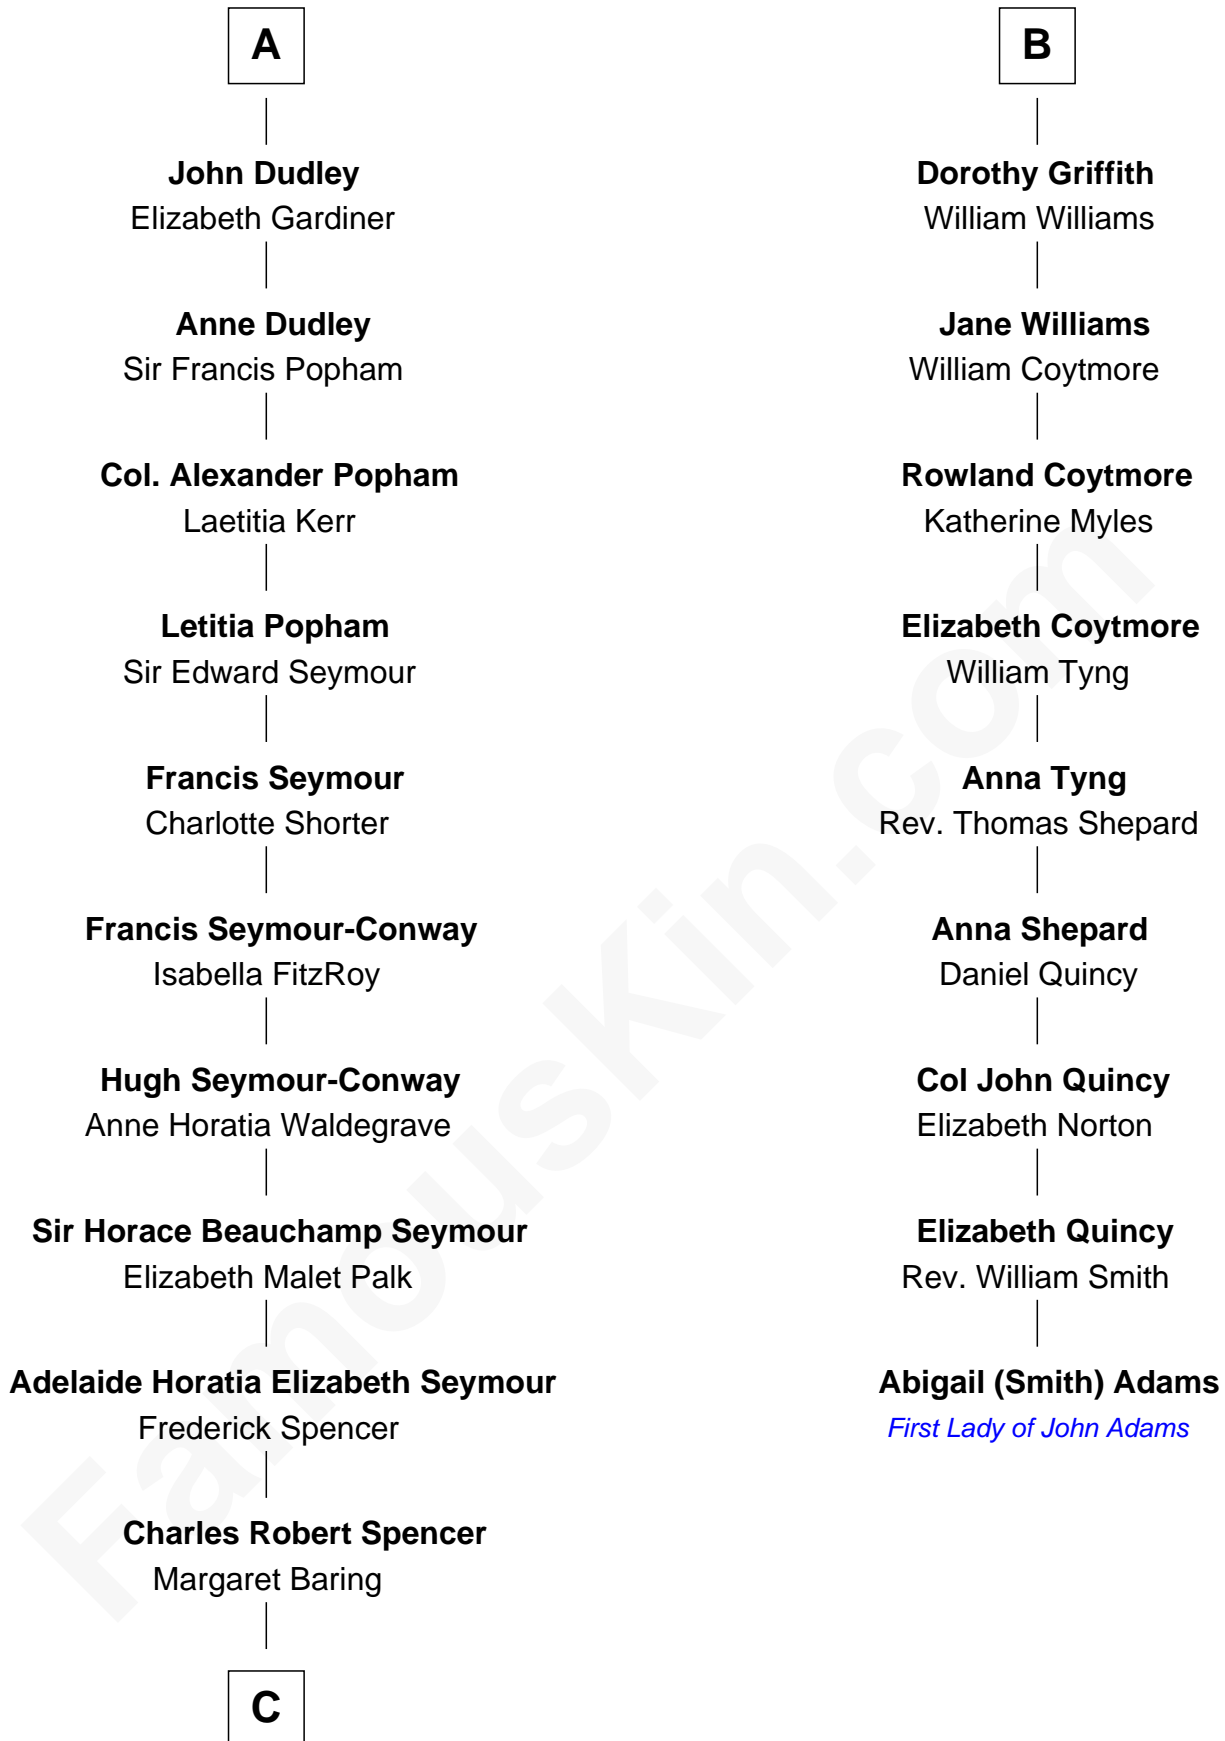

# FamousKin.com Relationship Chart of

**Prince William**

*Prince of Wales*

15th cousin 5 times removed of

**Abigail (Smith) Adams**

*First Lady of President John Adams*

**Henry Plantagenet**

Maud de Chaworth

Richard Fitzalan

**Sir Richard Fitzalan**

Elizabeth de Bohun

**Elizabeth Fitzalan**

Sir Robert Goushill

**Joan Goushill**

Sir Thomas Stanley

**Margaret Stanley**

Sir William Troutbeck

**Joan Troutbeck**

Sir William Griffith

**Sir William Griffith**

Jane Stradling

**B**

**C**

—  
**Albert Edward John Spencer**

Cynthia Elinor Beatrix Hamilton

—  
**Edward John Spencer**

Frances Ruth Burke Roche

—  
**Princess Diana Frances Spencer**

Charles III, King of the United Kingdom

—  
**Prince William**

*Prince of Wales*

FamousKin.com