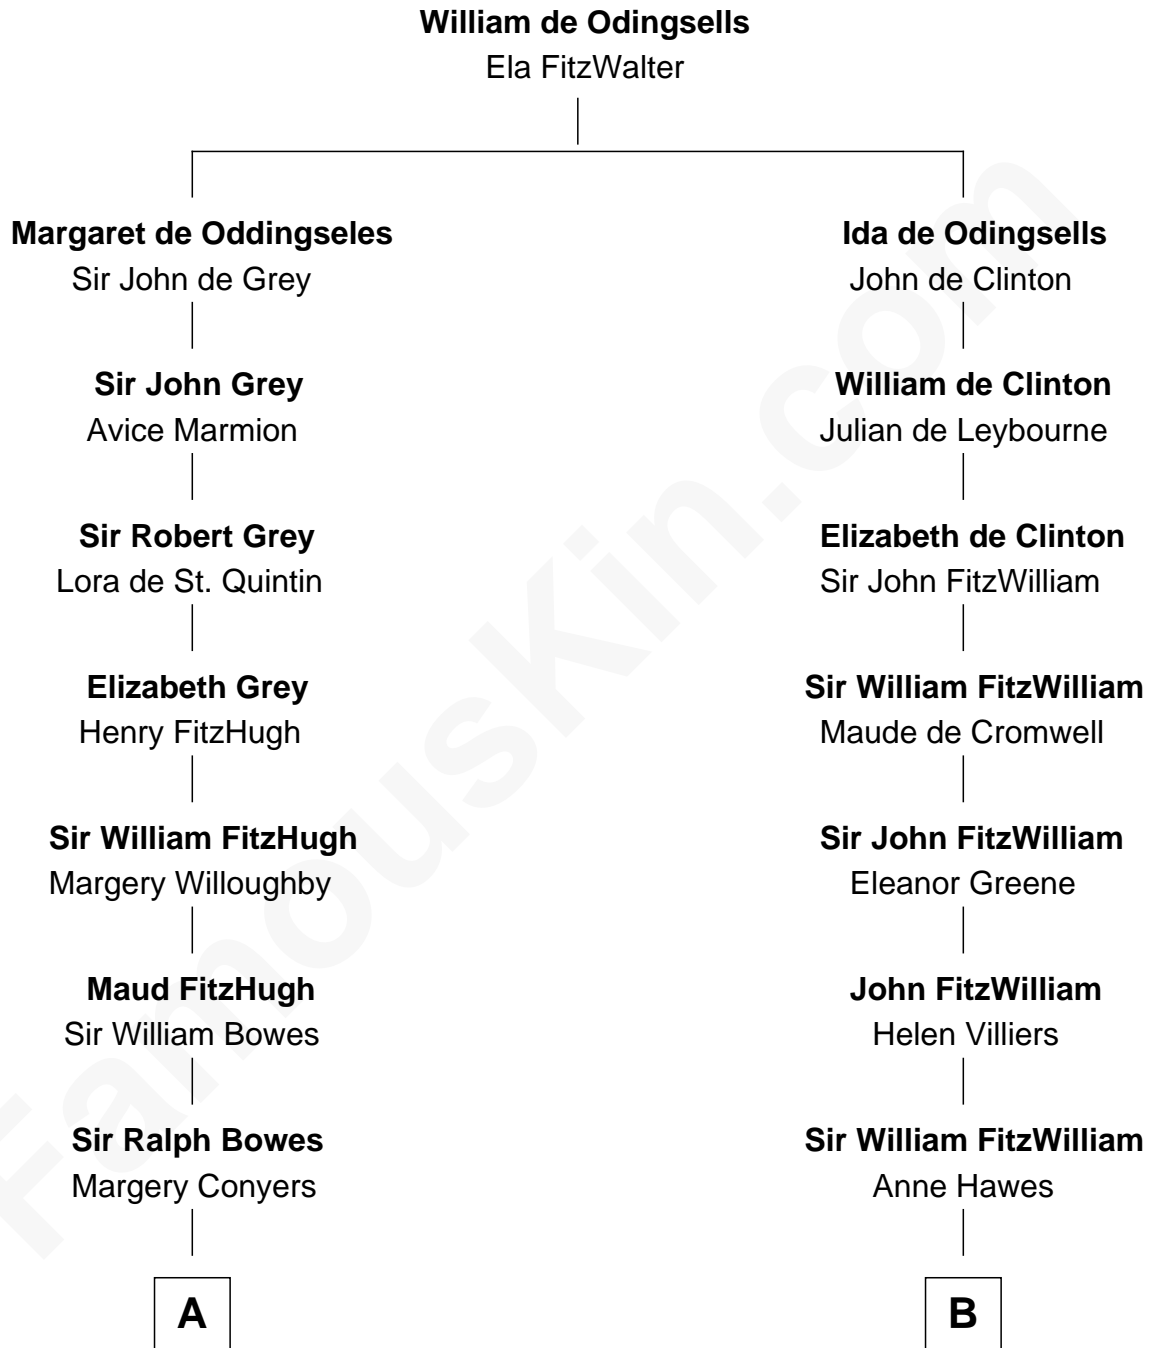

FamousKin.com
Relationship Chart of
Prince William
Prince of Wales

15th cousin 6 times removed of

Abigail (Smith) Adams
First Lady of President John Adams

C

Claude George Bowes-Lyon
Cecilia Nina Cavendish-Bentinck

Elizabeth Bowes-Lyon
George VI, King of the United Kingdom

Elizabeth II, Queen of the United Kingdom
Prince Philip of Edinburgh

Charles III, King of the United Kingdom
Princess Diana Frances Spencer

Prince William
Prince of Wales