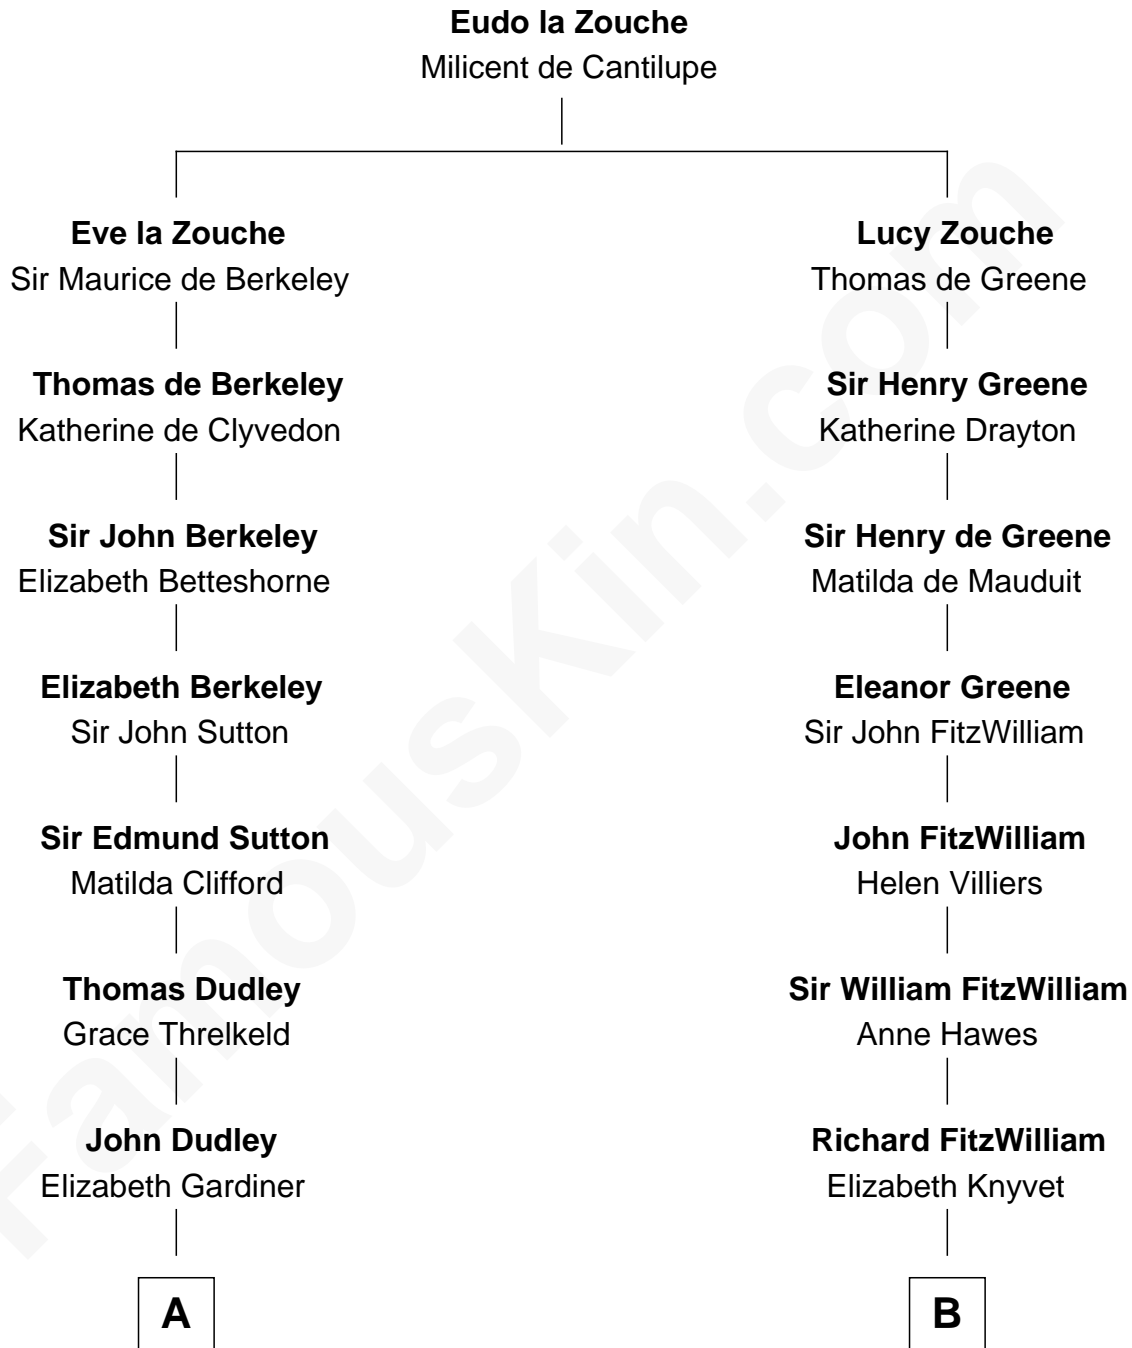

**FamousKin.com**  
**Relationship Chart of**  
**Prince William**  
*Prince of Wales*

14th cousin 5 times removed of

**Abigail (Smith) Adams**  
*First Lady of President John Adams*

**C**

—  
**Edward John Spencer**  
Frances Ruth Burke Roche

—  
**Princess Diana Frances Spencer**  
Charles III, King of the United Kingdom

—  
**Prince William**  
*Prince of Wales*

FamousKin.com