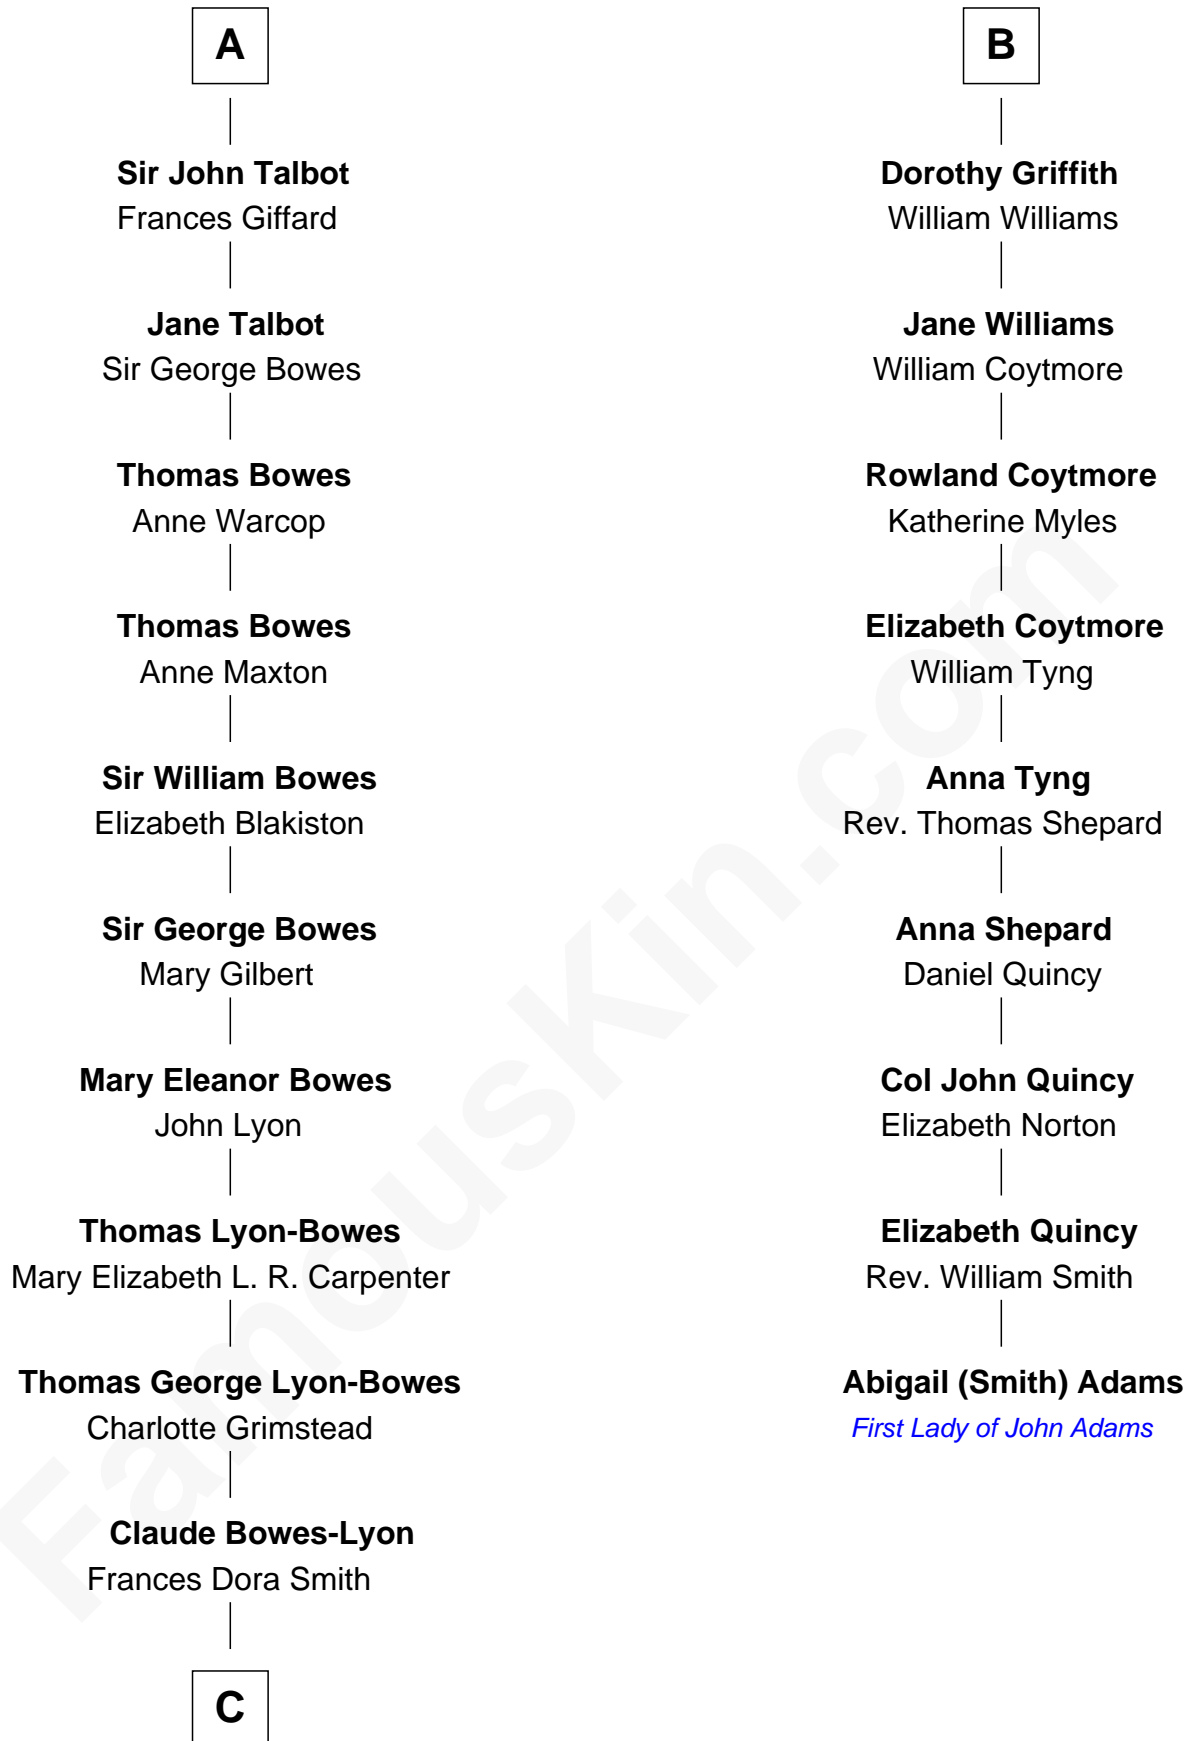

## Relationship Chart of

### Prince William

*Prince of Wales*

15th cousin 6 times removed of

### Abigail (Smith) Adams

*First Lady of President John Adams*

Hugh de Mascy

-----

**C**

**Claude George Bowes-Lyon**  
Cecilia Nina Cavendish-Bentinck

**Elizabeth Bowes-Lyon**  
George VI, King of the United Kingdom