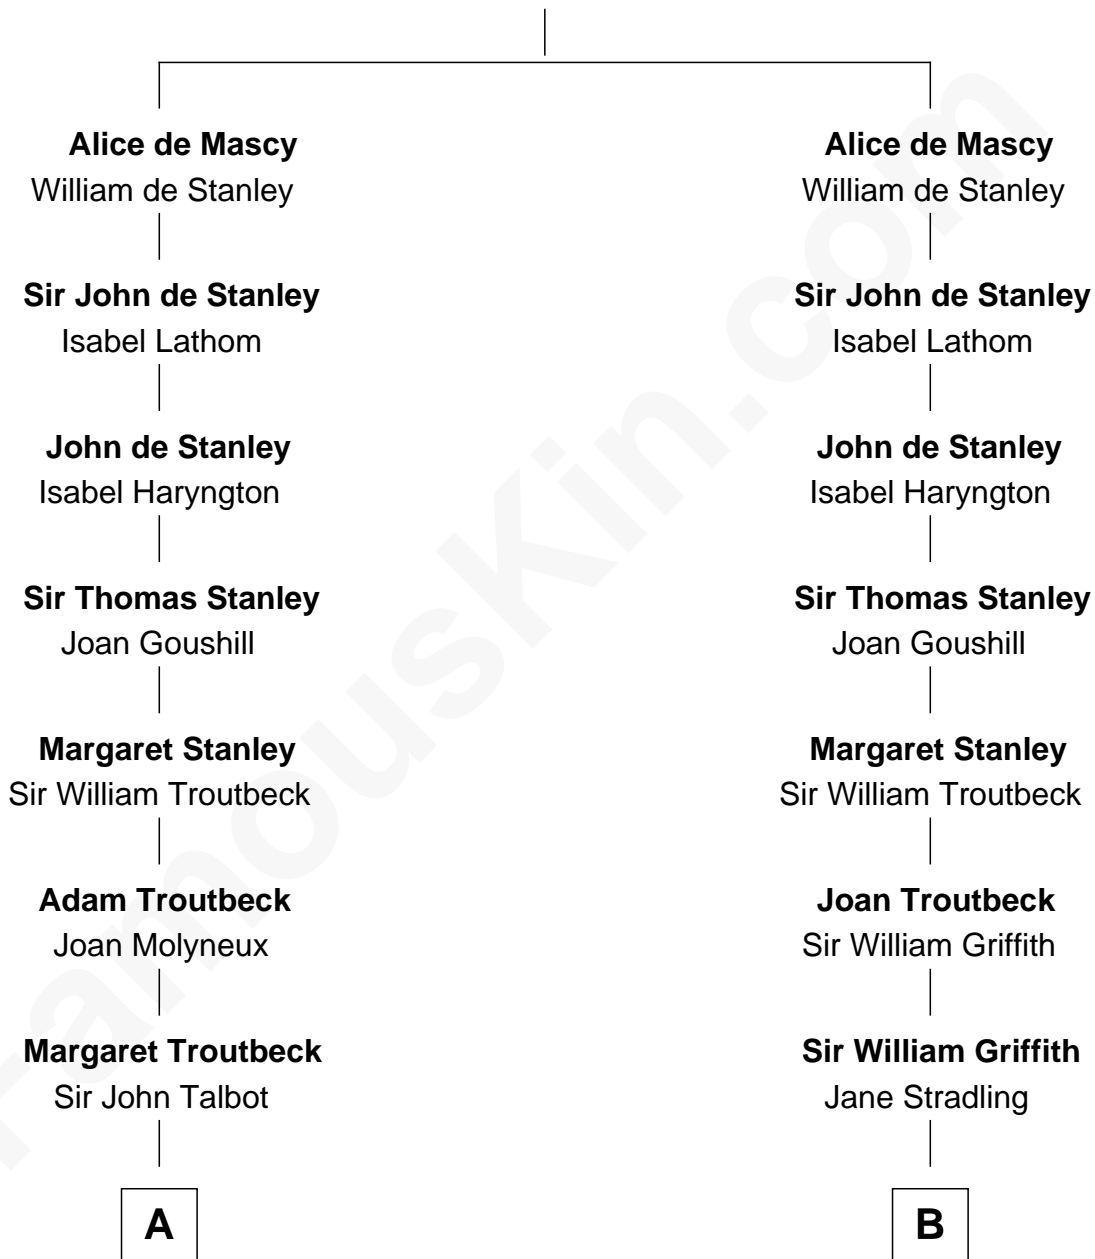

## Relationship Chart of

### Prince William

*Prince of Wales*

15th cousin 6 times removed of

### Abigail (Smith) Adams

*First Lady of President John Adams*

Hugh de Mascy

-----

**C**

**Claude George Bowes-Lyon**  
Cecilia Nina Cavendish-Bentinck

**Elizabeth Bowes-Lyon**  
George VI, King of the United Kingdom