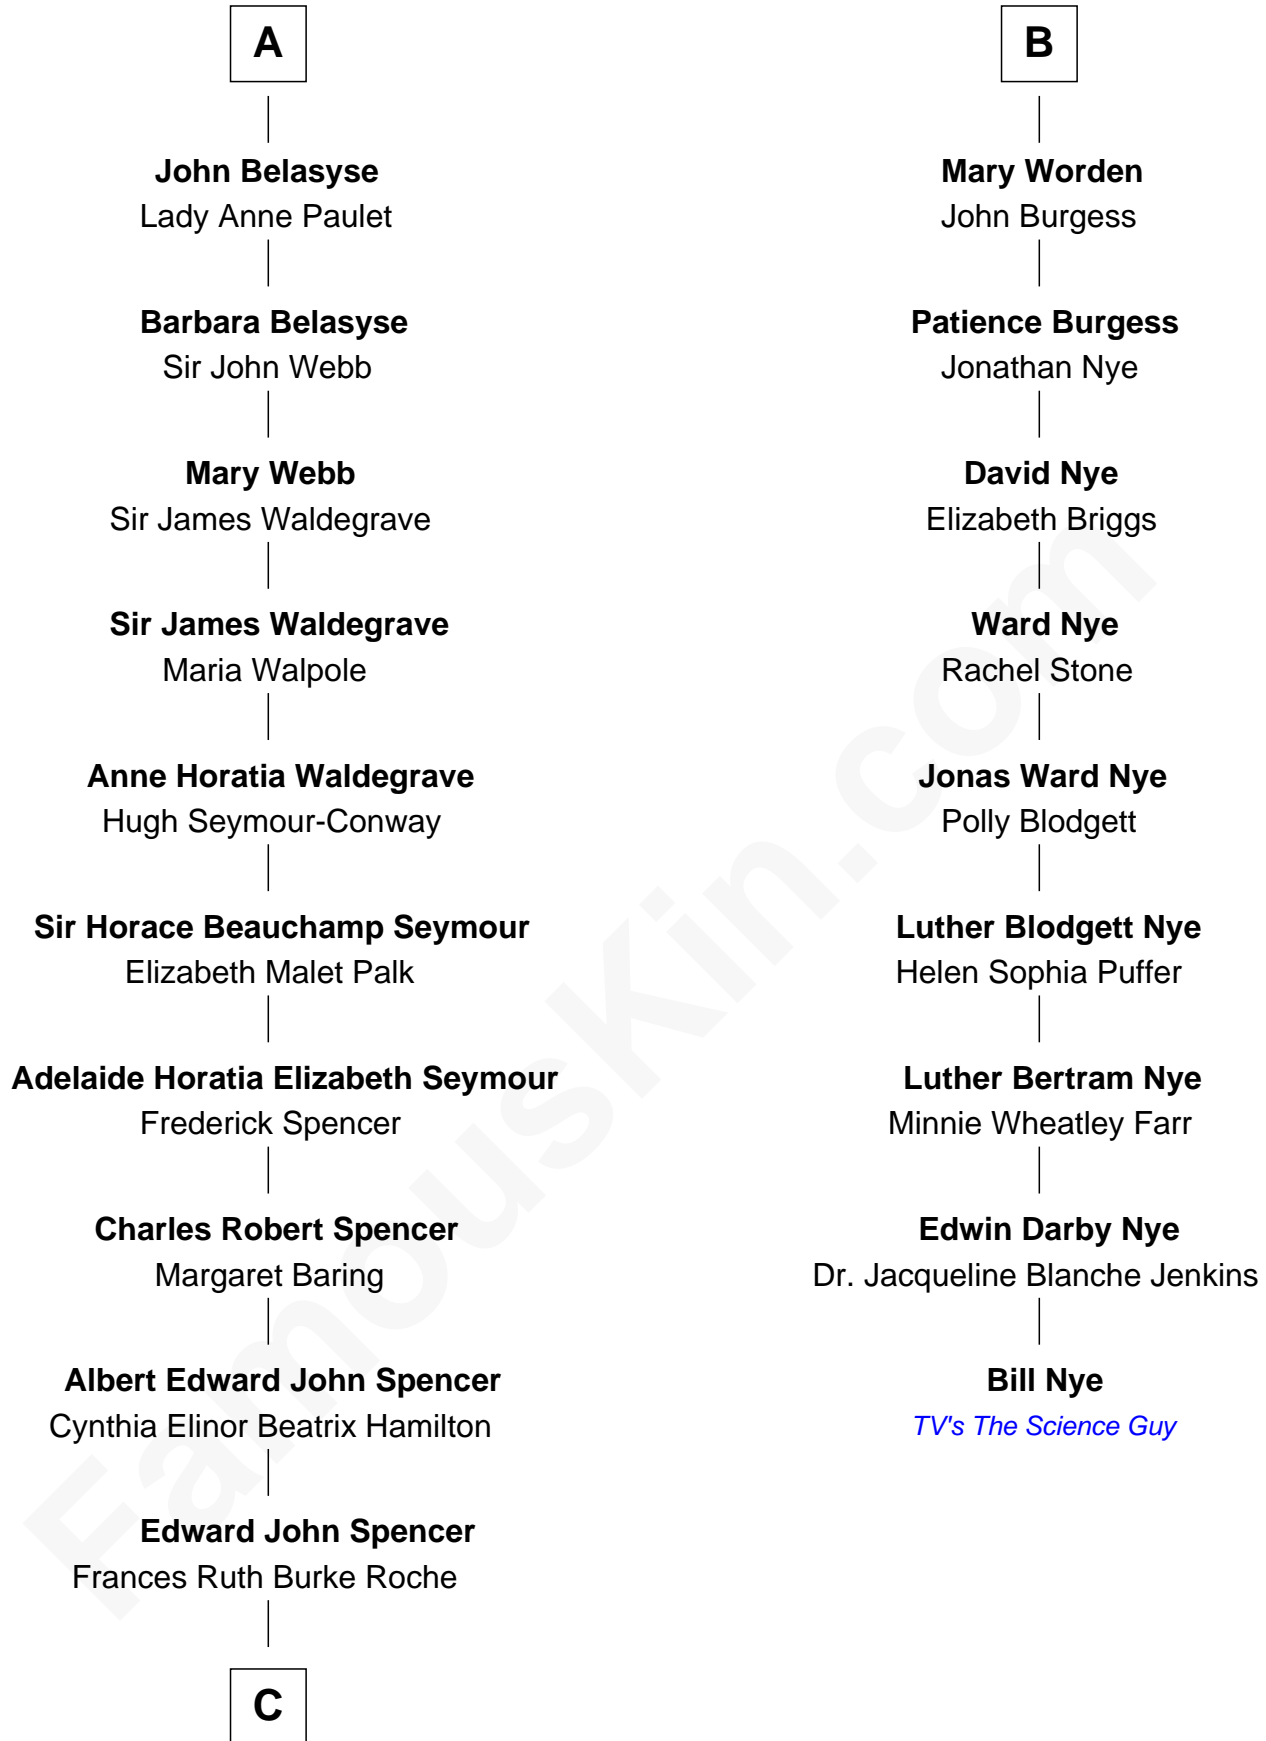

# FamousKin.com Relationship Chart of

**Prince William**

*Prince of Wales*

15th cousin 3 times removed of

**Bill Nye**

*TV's The Science Guy*

**Richard Sherburne**

Alice Hamerton

Henry Rushton

**Nicholas Rushton**

Margaret Radcliffe

**Agnes Rushton**

Richard Worthington

**Peter Worthington**

Isabel Anderton

**Isabel Worthington**

Robert Worden

**Peter Worden**

Mrs. Margaret Grice Wall

**Peter Worden**

Mary - - - - -

**B**

**C**

**Princess Diana Frances Spencer**  
Charles III, King of the United Kingdom

**Prince William**  
*Prince of Wales*

FamousKin.com