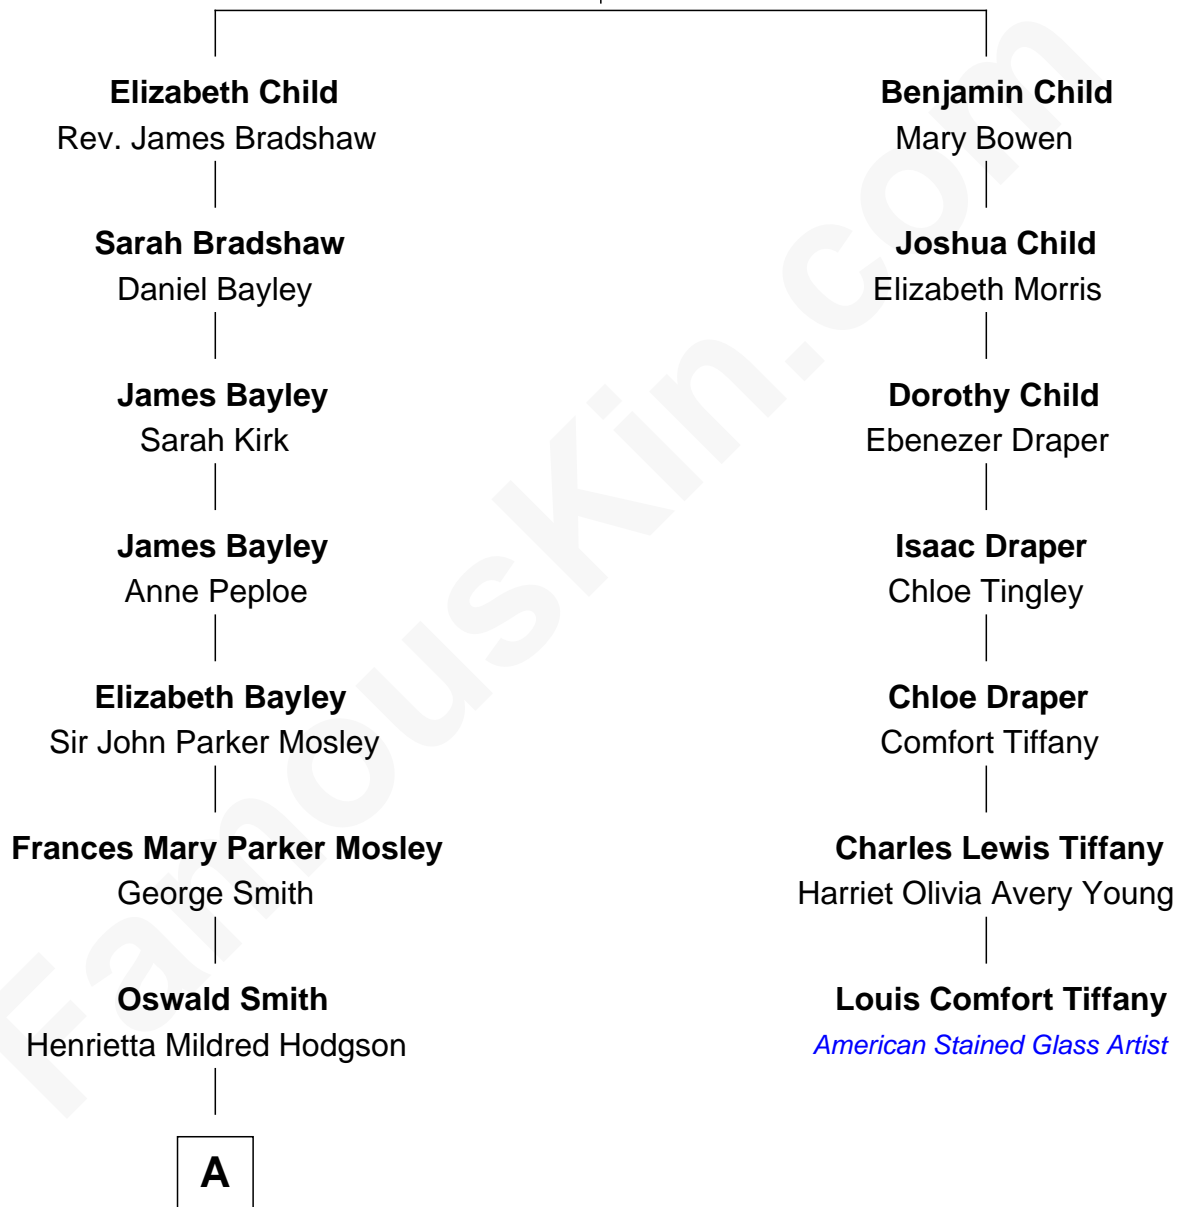

FamousKin.com Relationship Chart of

Prince William

Prince of Wales

6th cousin 6 times removed of

Louis Comfort Tiffany

American Stained Glass Artist

Rev. Benjamin Child

Sarah Shenton

A

Frances Dora Smith

Claude Bowes-Lyon

Claude George Bowes-Lyon

Cecilia Nina Cavendish-Bentinck

Elizabeth Bowes-Lyon

George VI, King of the United Kingdom

Elizabeth II, Queen of the United Kingdom