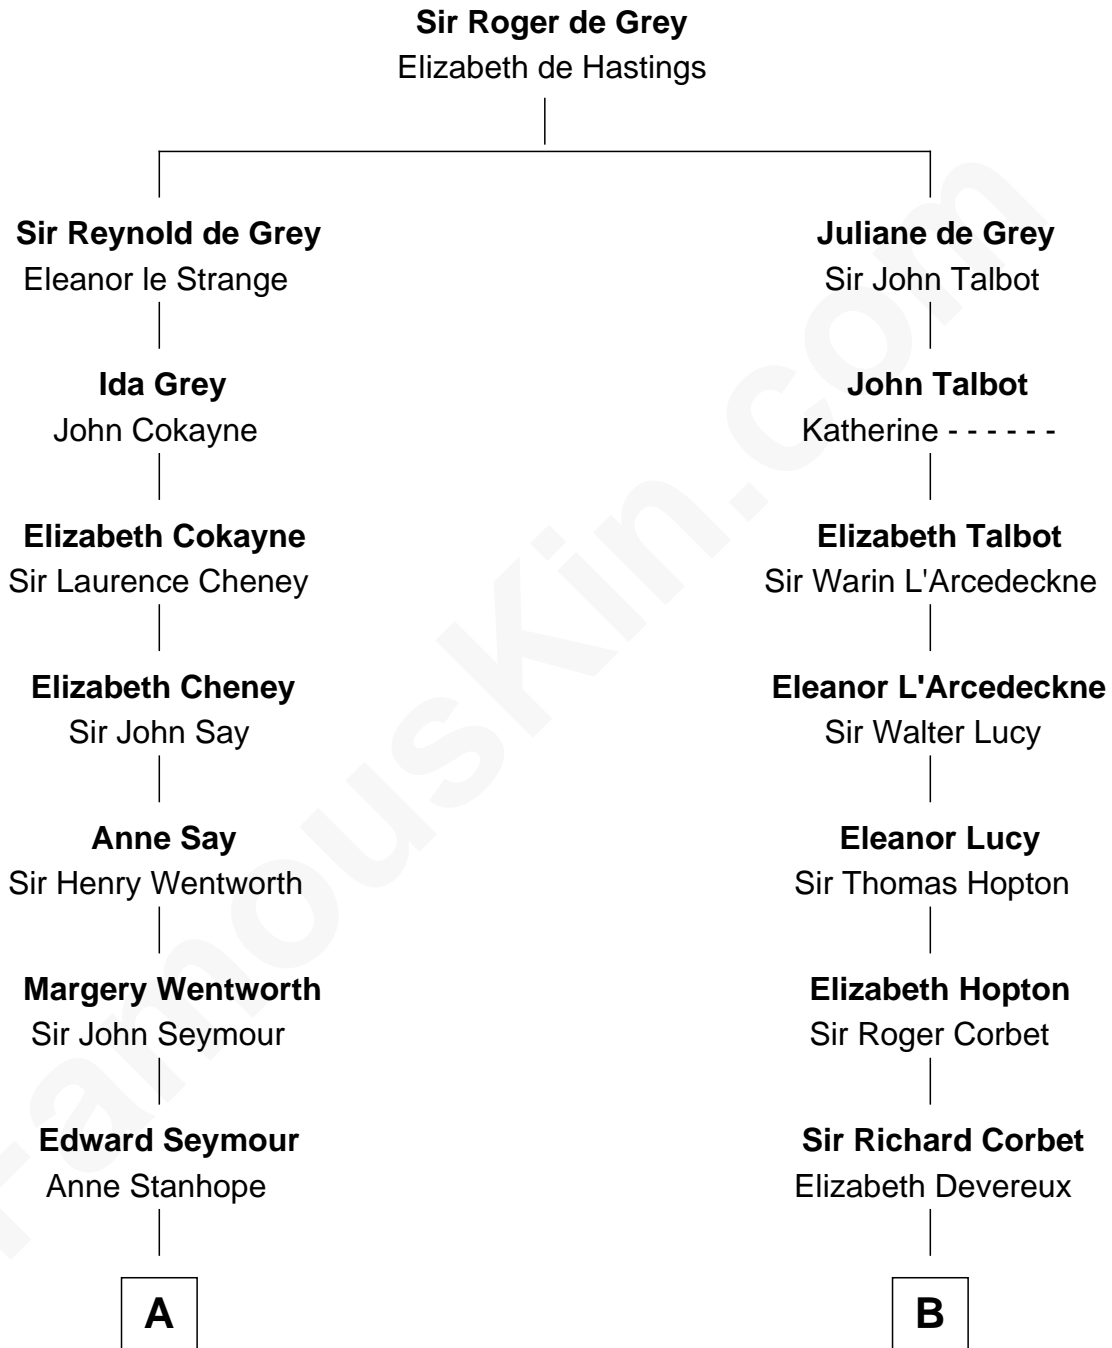

FamousKin.com Relationship Chart of

Prince William

Prince of Wales

20th cousin 1 time removed of

Orson Welles

Radio, Stage, and Movie Actor

C

Cecilia Nina Cavendish-Bentinck

Claude George Bowes-Lyon

Elizabeth Bowes-Lyon

George VI, King of the United Kingdom

Elizabeth II, Queen of the United Kingdom

Prince Philip of Edinburgh

Charles III, King of the United Kingdom

Princess Diana Frances Spencer