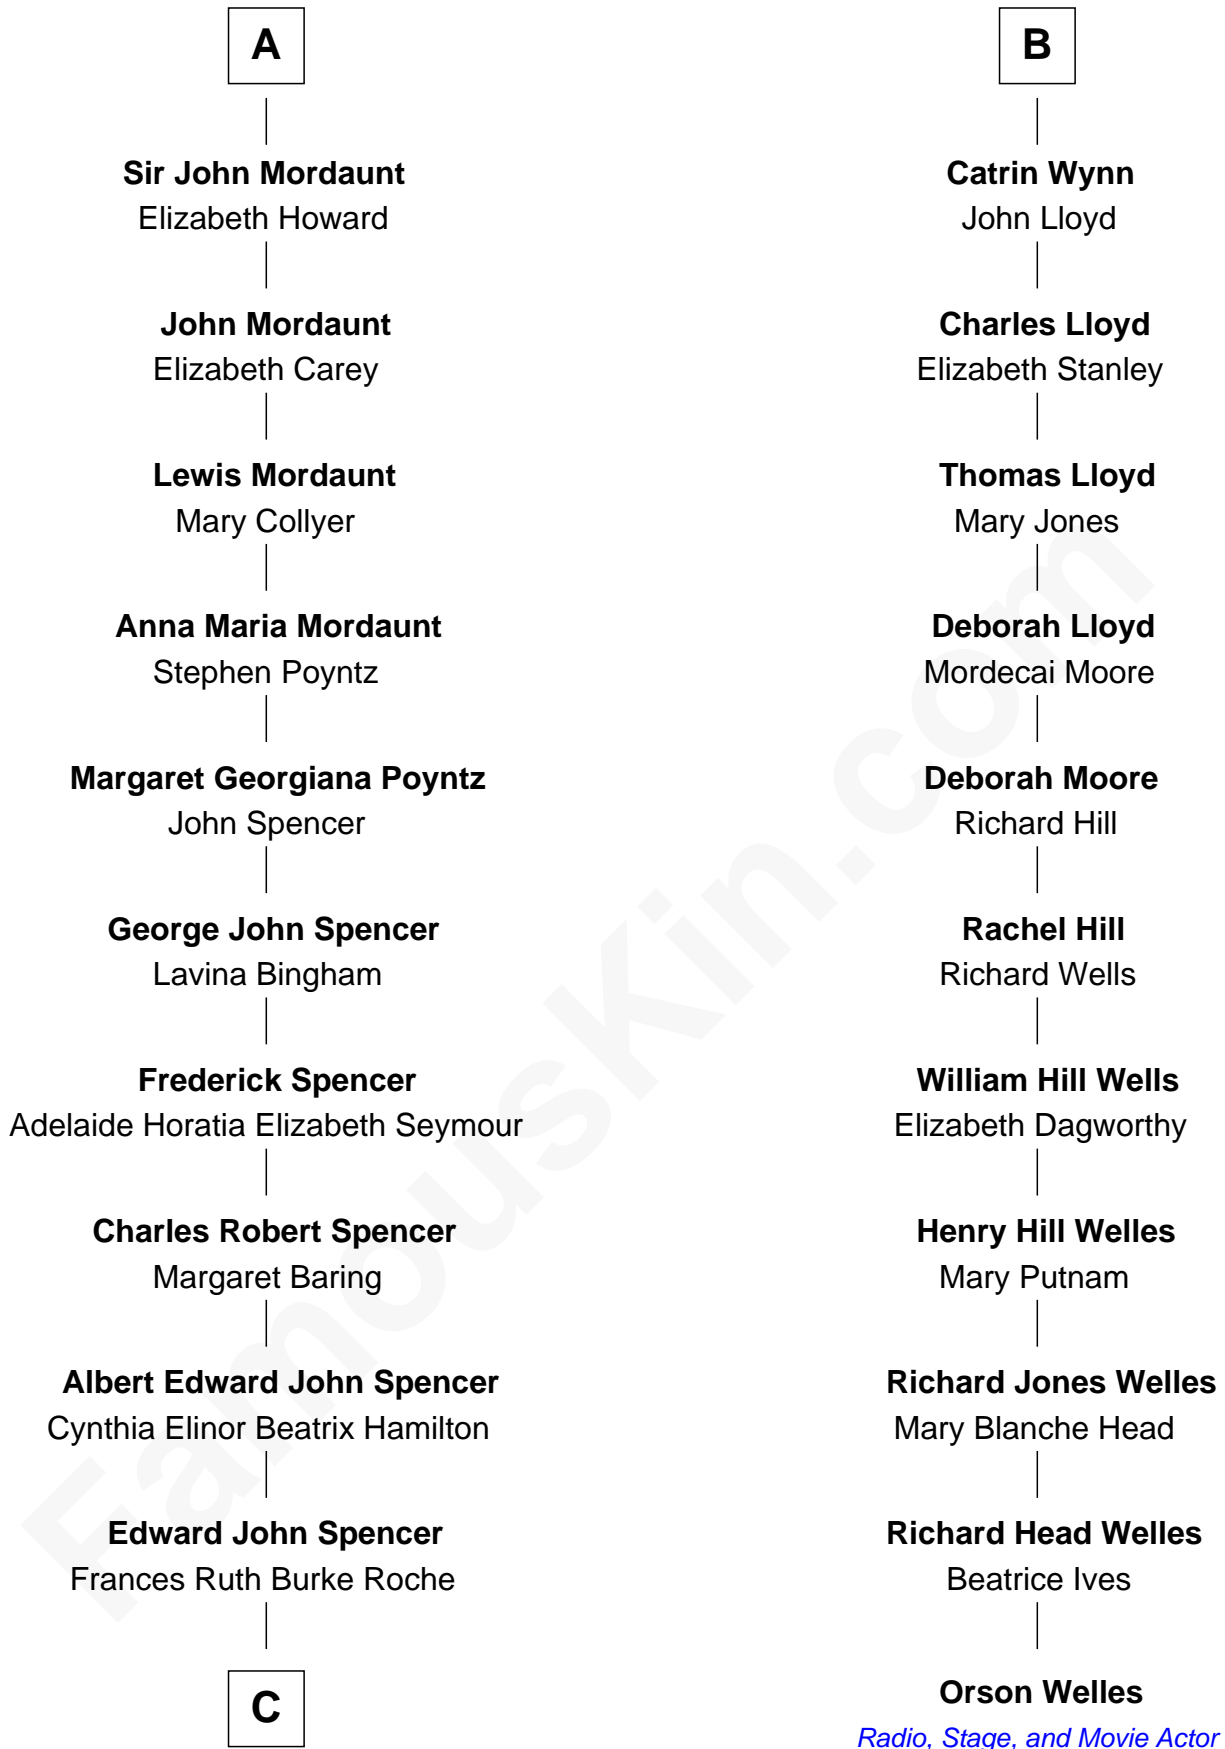

# FamousKin.com Relationship Chart of

**Prince William**

*Prince of Wales*

17th cousin 1 time removed of

**Orson Welles**

*Radio, Stage, and Movie Actor*

**John of Gaunt**

*with wife  
Katherine Roet*

-----

**Sir George Neville**

Margaret Fenne

**Antigone Plantagenet**

Henry Grey

**Jane Neville**

Sir Henry Pole

**Elizabeth Grey**

John ap Ieuan ab Owain

**Margaret Compton**

Henry Mordaunt

**Humphrey Wynn**

Mawd ferch Oliver

**A**

**B**

**C**

**Princess Diana Frances Spencer**  
Charles III, King of the United Kingdom

**Prince William**  
*Prince of Wales*

FamousKin.com