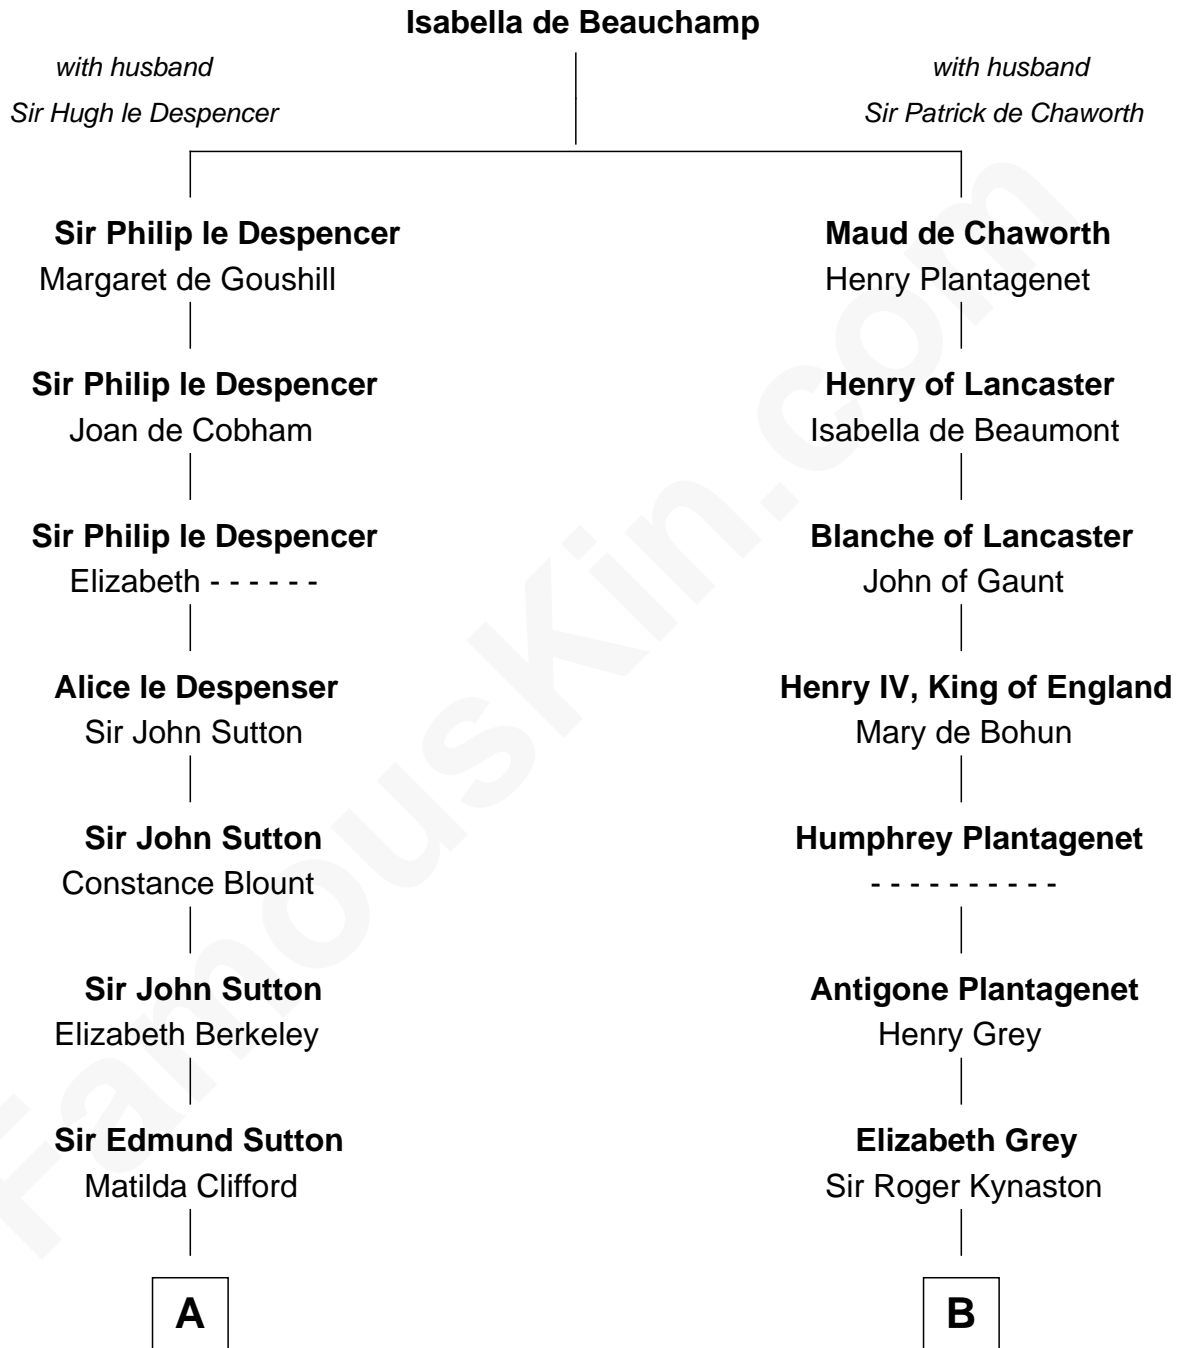

FamousKin.com Relationship Chart of

Prince William

Prince of Wales

20th cousin 1 time removed of

Orson Welles

Radio, Stage, and Movie Actor

C

Charles Robert Spencer

Margaret Baring

Albert Edward John Spencer

Cynthia Elinor Beatrix Hamilton

Edward John Spencer

Frances Ruth Burke Roche

Princess Diana Frances Spencer

Charles III, King of the United Kingdom

Prince William