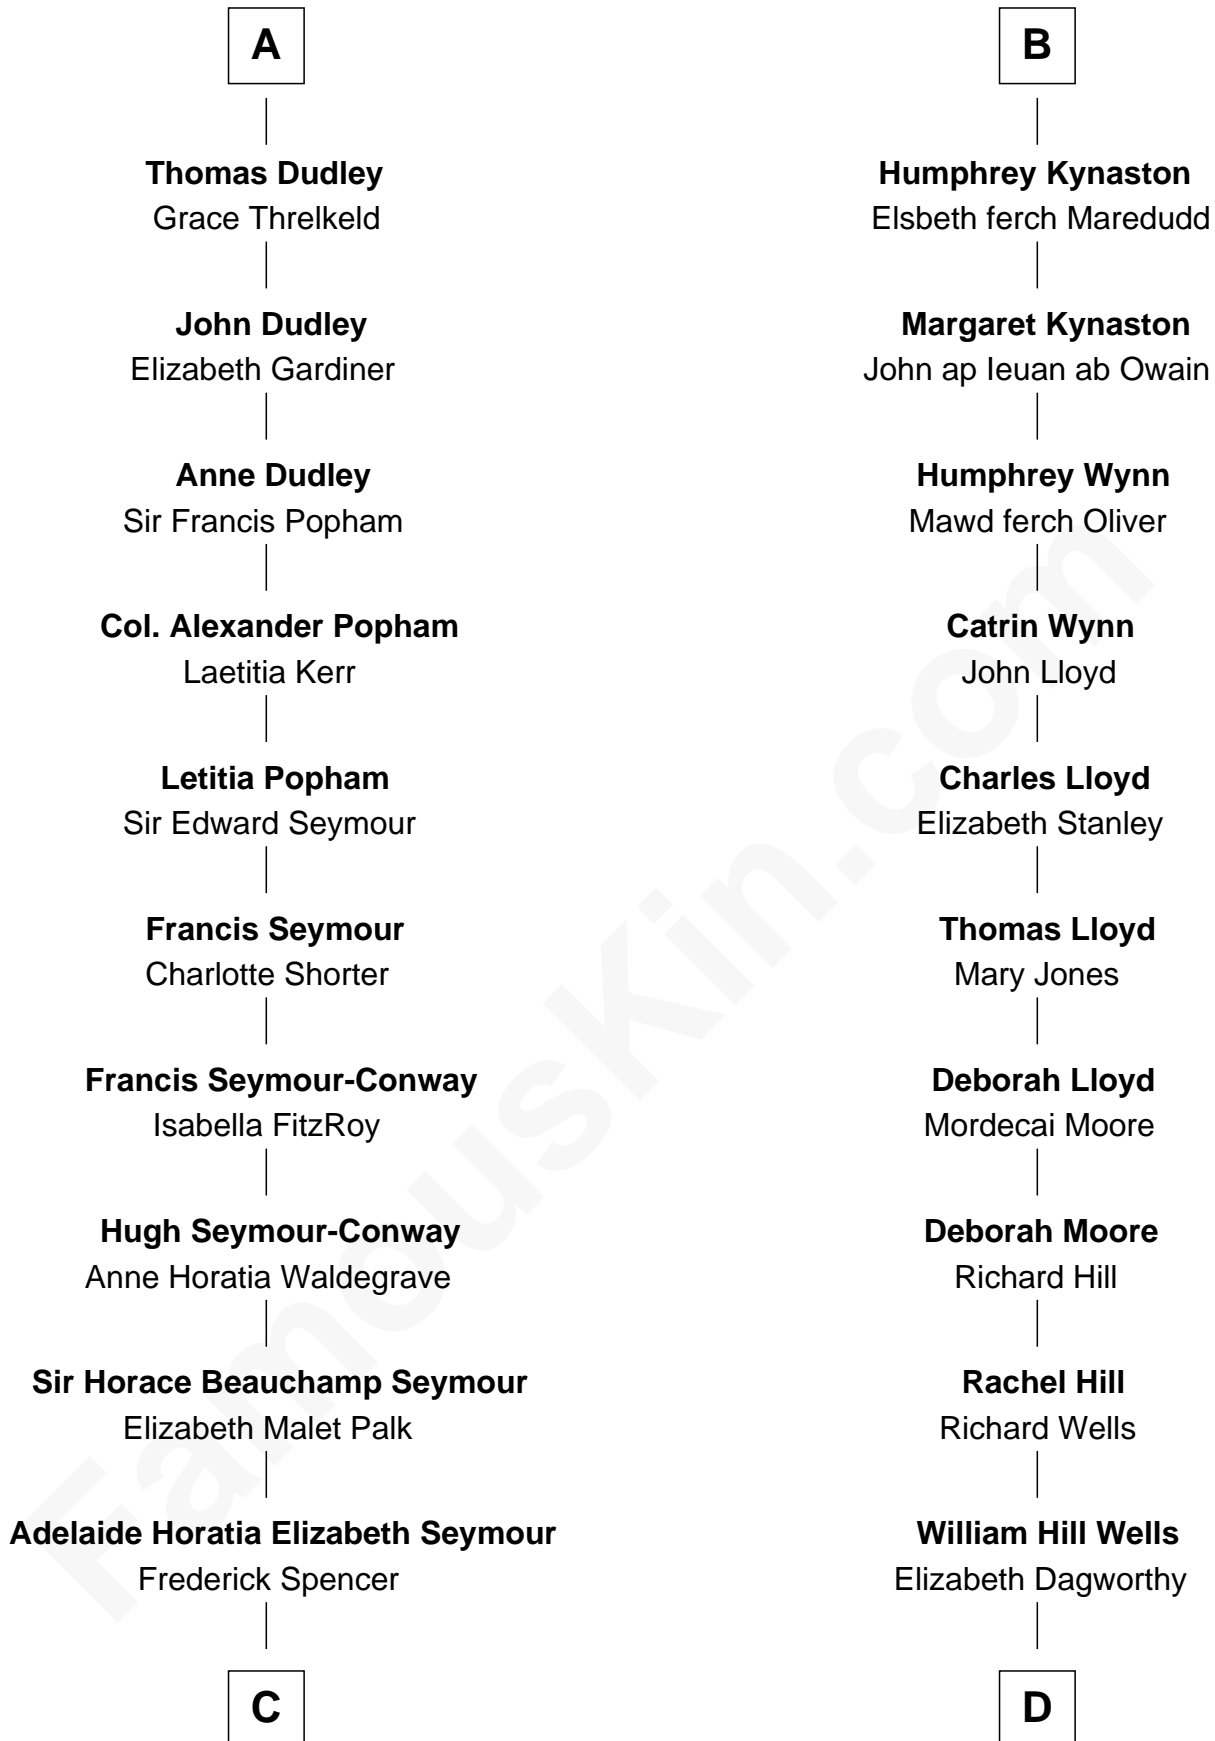

FamousKin.com Relationship Chart of

Prince William

Prince of Wales

20th cousin 1 time removed of

Orson Welles

Radio, Stage, and Movie Actor

C

Charles Robert Spencer

Margaret Baring

Albert Edward John Spencer

Cynthia Elinor Beatrix Hamilton

Edward John Spencer

Frances Ruth Burke Roche

Princess Diana Frances Spencer

Charles III, King of the United Kingdom

Prince William