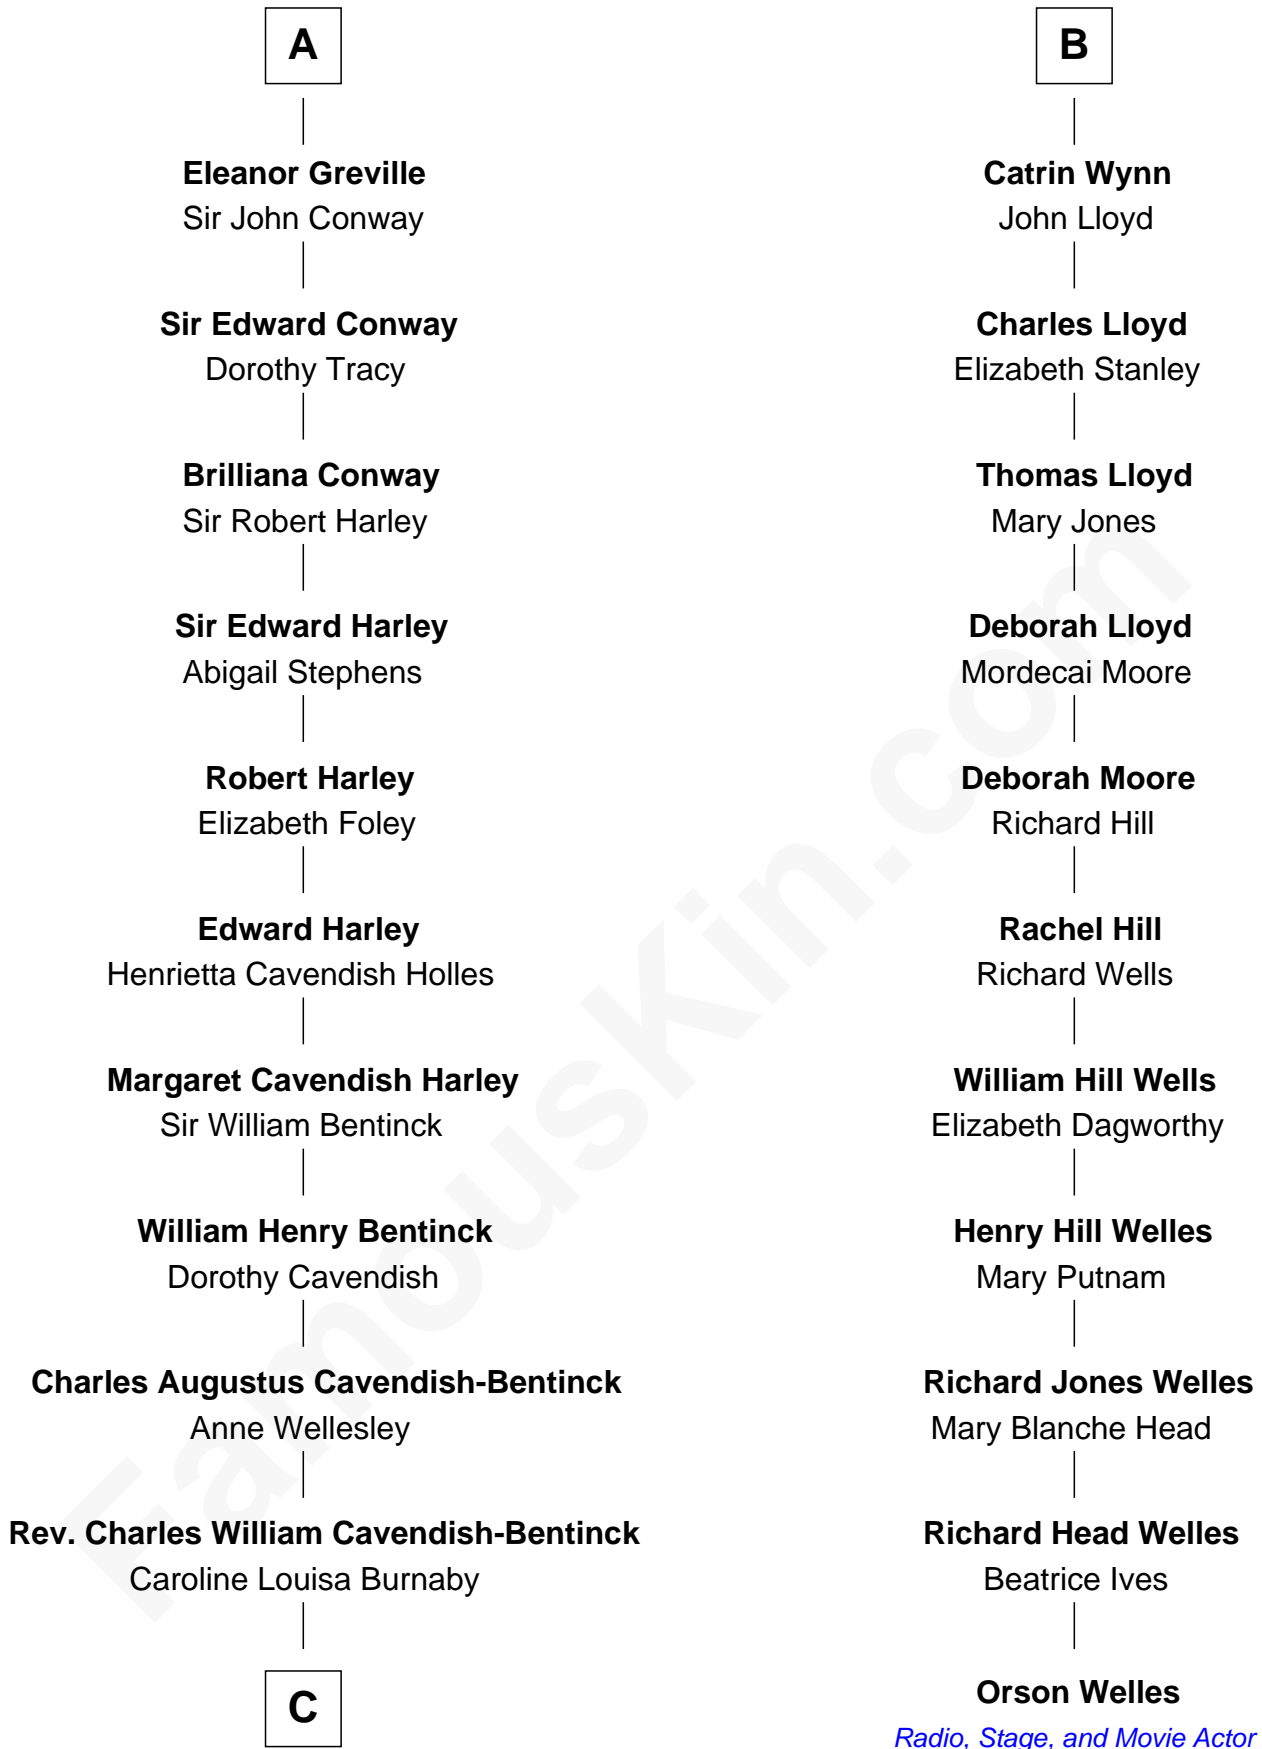

# FamousKin.com Relationship Chart of

**Prince William**

*Prince of Wales*

17th cousin 4 times removed of

**Orson Welles**

*Radio, Stage, and Movie Actor*

**Humphrey de Bohun**

Joan Fitzalan

**Eleanor de Bohun**  
Sir Thomas Plantagenet

**Anne Plantagenet**  
Sir William Bourchier

**Sir John Bourchier**  
Margaret Berners

**Joan Bourchier**  
Sir Henry Neville

**Sir Richard Neville**  
Anne Stafford

**Margaret Neville**  
Edward Willoughby

**Elizabeth Willoughby**  
Sir Fulk Greville

**A**

**Mary de Bohun**  
Henry IV, King of England

**Humphrey Plantagenet**  
-----

**Antigone Plantagenet**  
Henry Grey

**Elizabeth Grey**  
Sir Roger Kynaston

**Humphrey Kynaston**  
Elsbeth ferch Maredudd

**Margaret Kynaston**  
John ap Ieuan ab Owain

**Humphrey Wynn**  
Mawd ferch Oliver

**B**

**C**

**Cecilia Nina Cavendish-Bentinck**