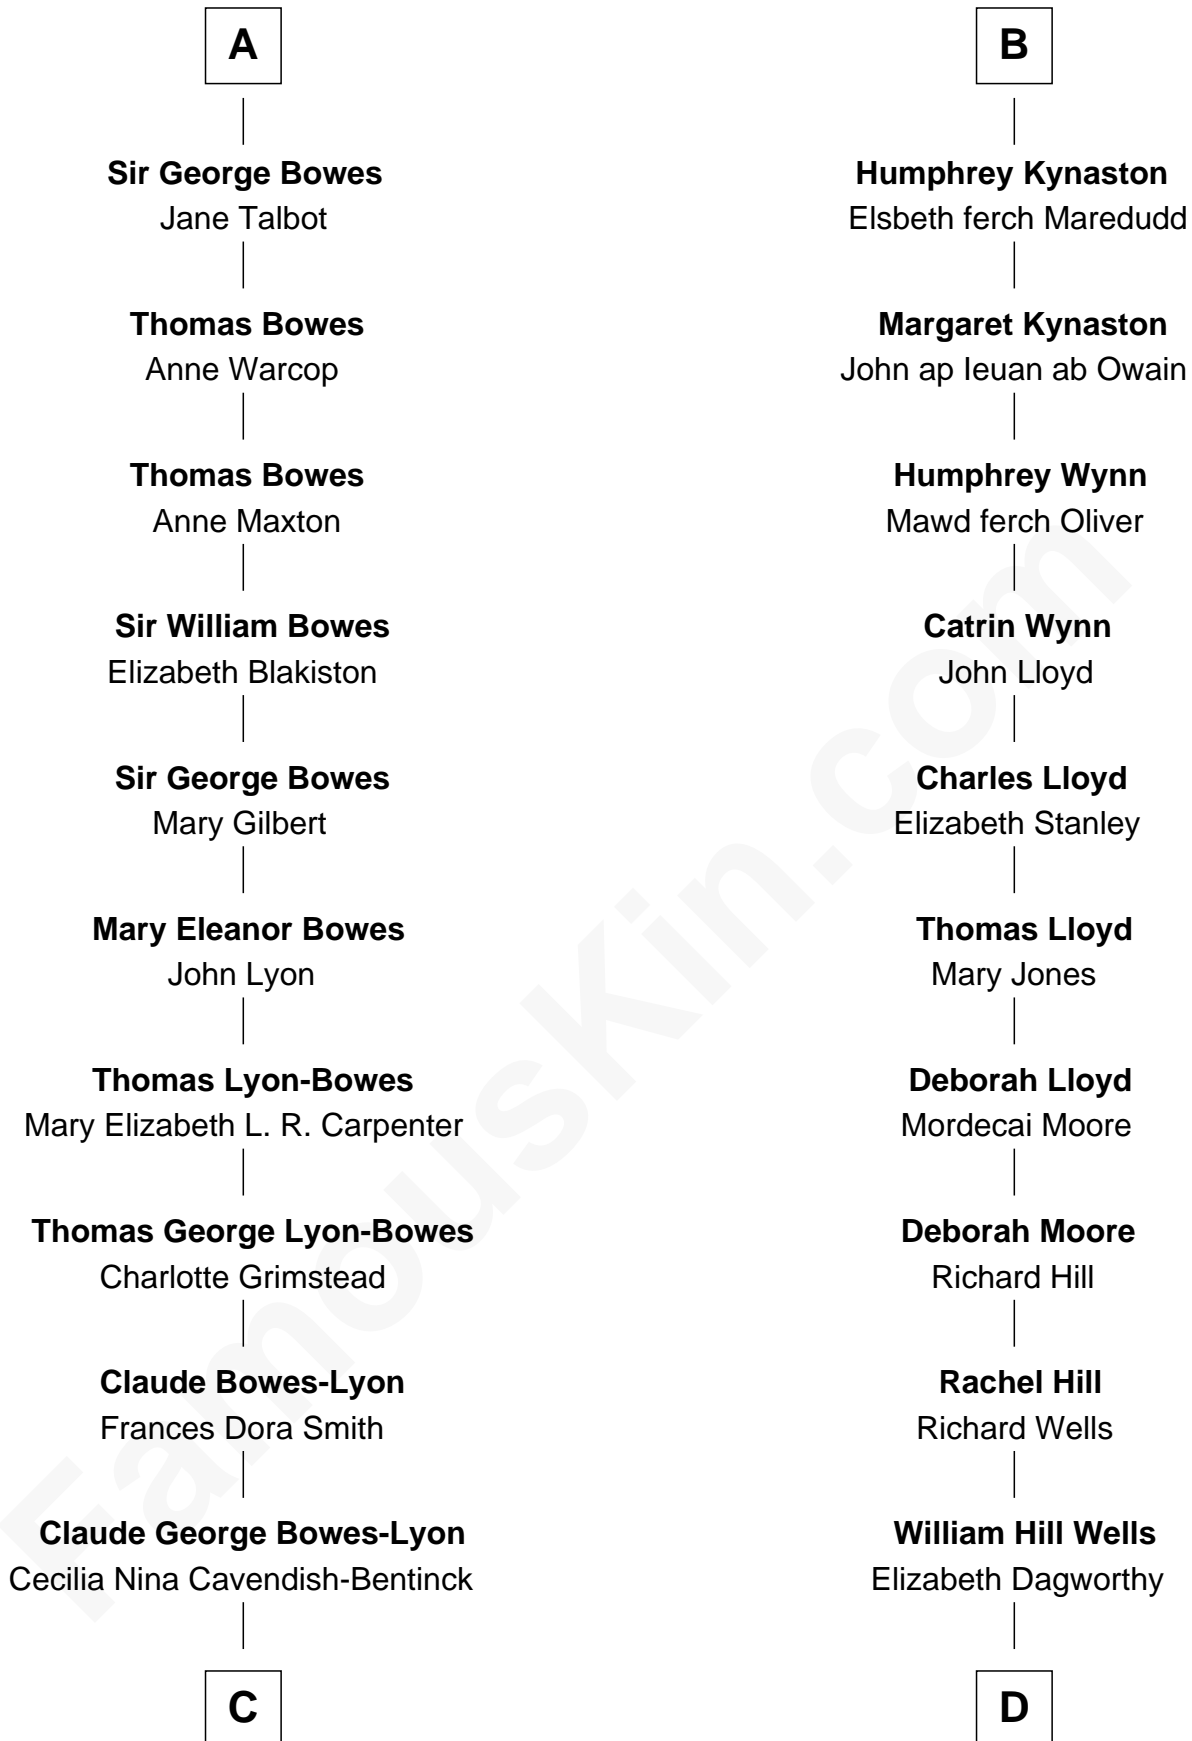

FamousKin.com Relationship Chart of

Prince William

Prince of Wales

20th cousin of

Orson Welles

Radio, Stage, and Movie Actor

Richard Fitzalan

Alice de Saluzzo

C

Elizabeth Bowes-Lyon

George VI, King of the United Kingdom

Elizabeth II, Queen of the United Kingdom

Prince Philip of Edinburgh

Charles III, King of the United Kingdom

Princess Diana Frances Spencer

Prince William