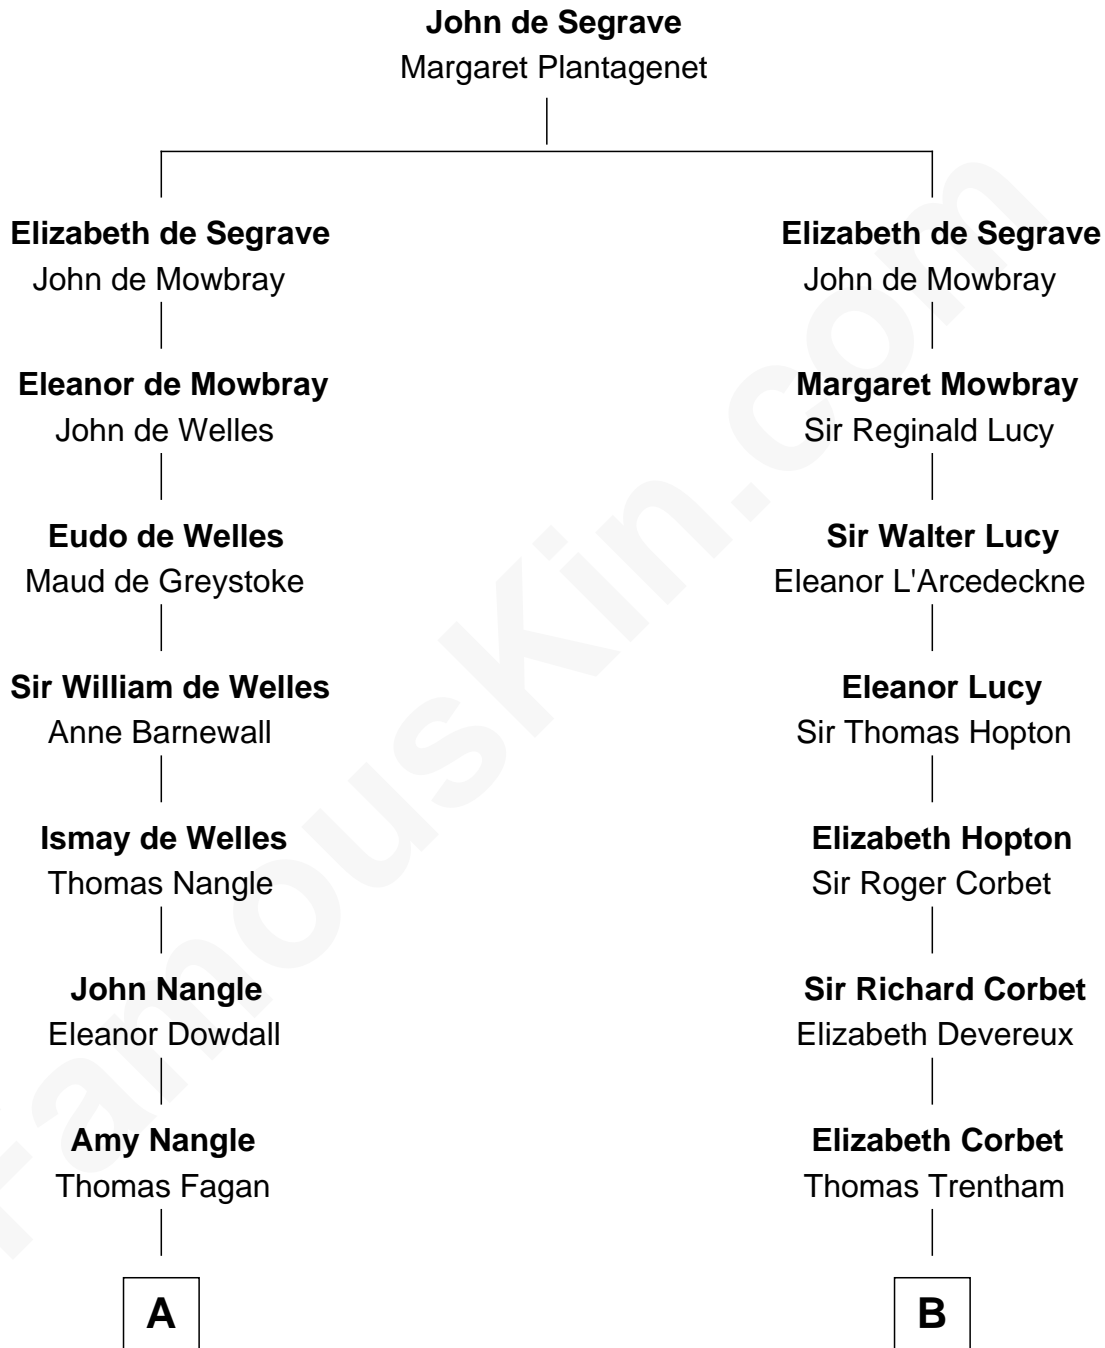

# FamousKin.com Relationship Chart of

**Prince William**

*Prince of Wales*

19th cousin 1 time removed of

**Orson Welles**

*Radio, Stage, and Movie Actor*

**C**

**Elizabeth Bowes-Lyon**

George VI, King of the United Kingdom

**Elizabeth II, Queen of the United Kingdom**

Prince Philip of Edinburgh

**Charles III, King of the United Kingdom**

Princess Diana Frances Spencer

**Prince William**

*Prince of Wales*