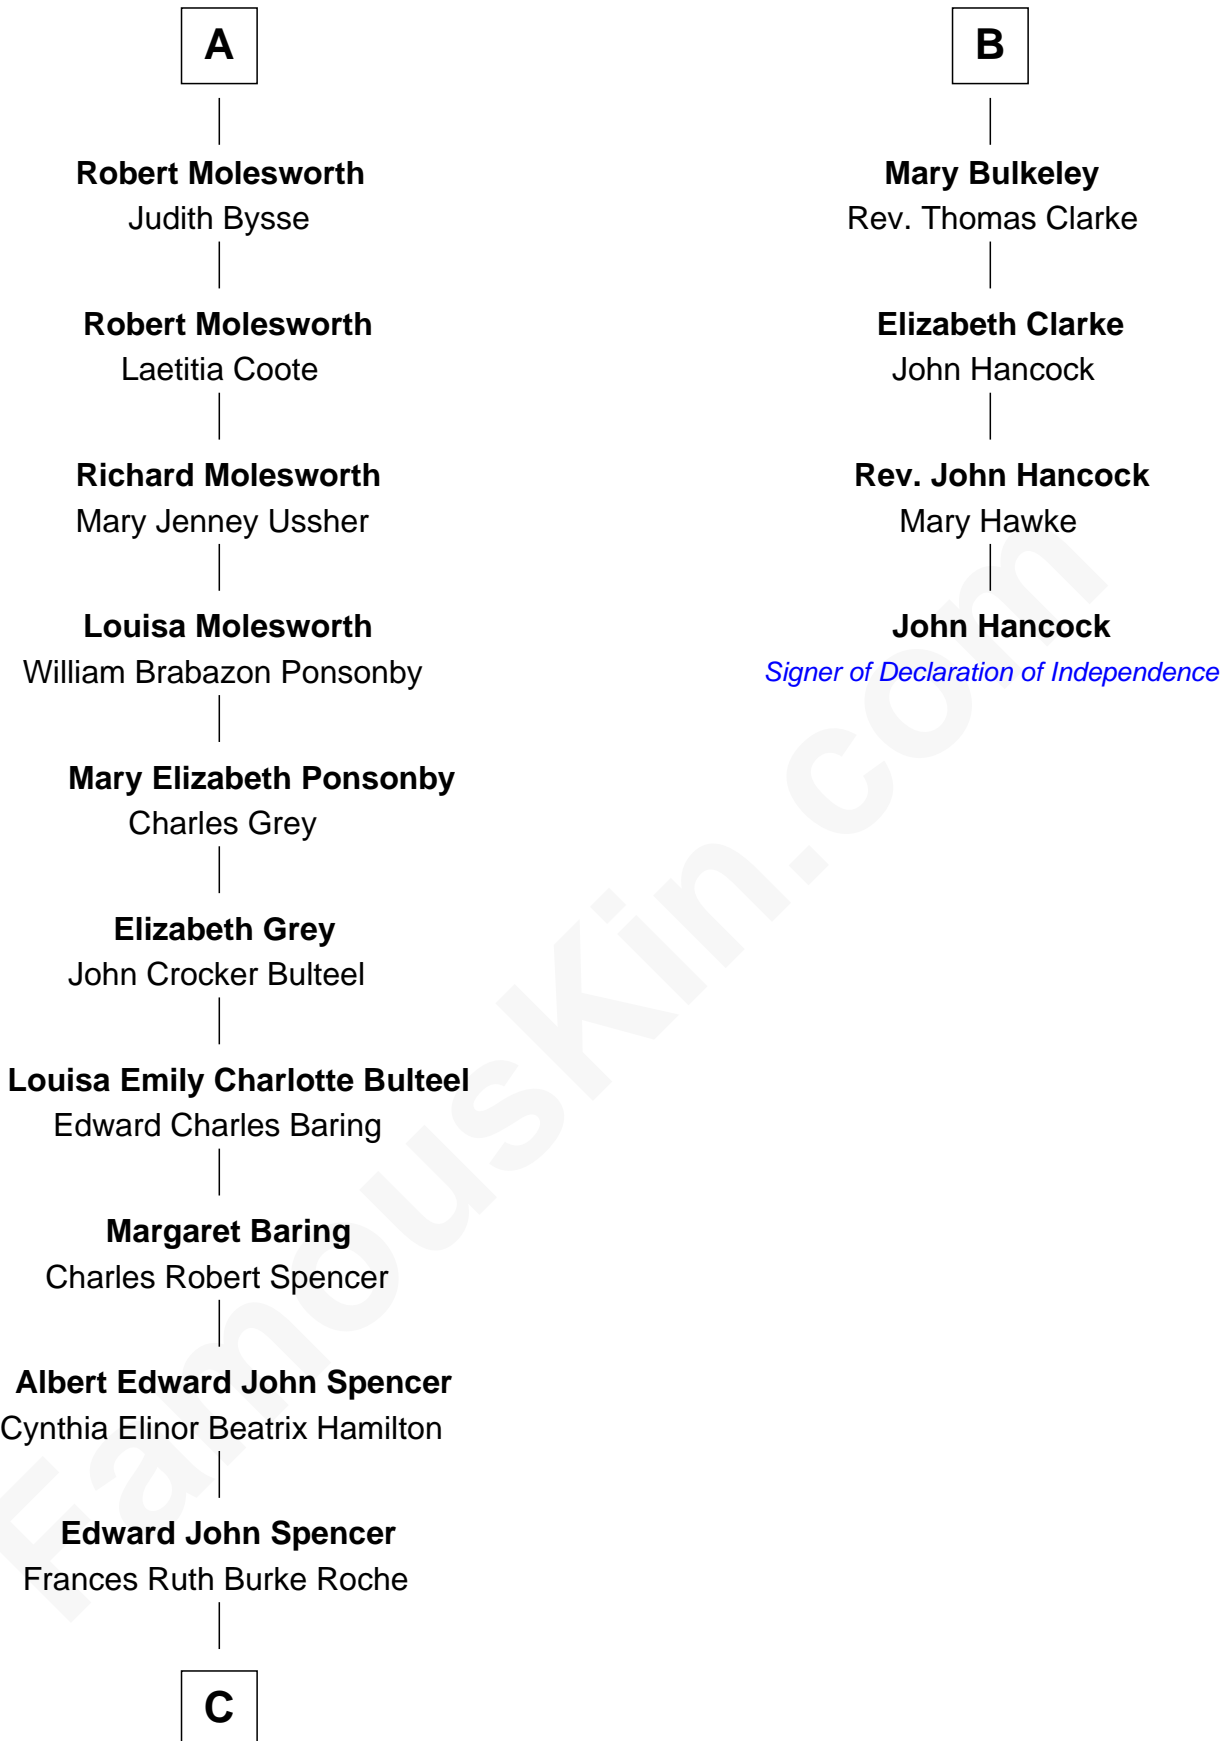

# FamousKin.com Relationship Chart of

**Prince William**

*Prince of Wales*

10th cousin 8 times removed of

**John Hancock**

*Signer of the Declaration of Independence*

**Sir Robert Corbet**

Margaret - - - - -

**Margaret Corbet**

Sir Francis Palmes

**Sir Francis Palmes**

Mary Hadnall

**Mary Palmes**

William Molesworth

**A**

**Mary Corbet**

Olive Irby

**Rev. Peter Bulkeley**

Jane Allen

**Rev. Edward Bulkeley**

Lucian - - - - -

**B**

**C**

**Princess Diana Frances Spencer**  
Charles III, King of the United Kingdom

**Prince William**  
*Prince of Wales*

FamousKin.com