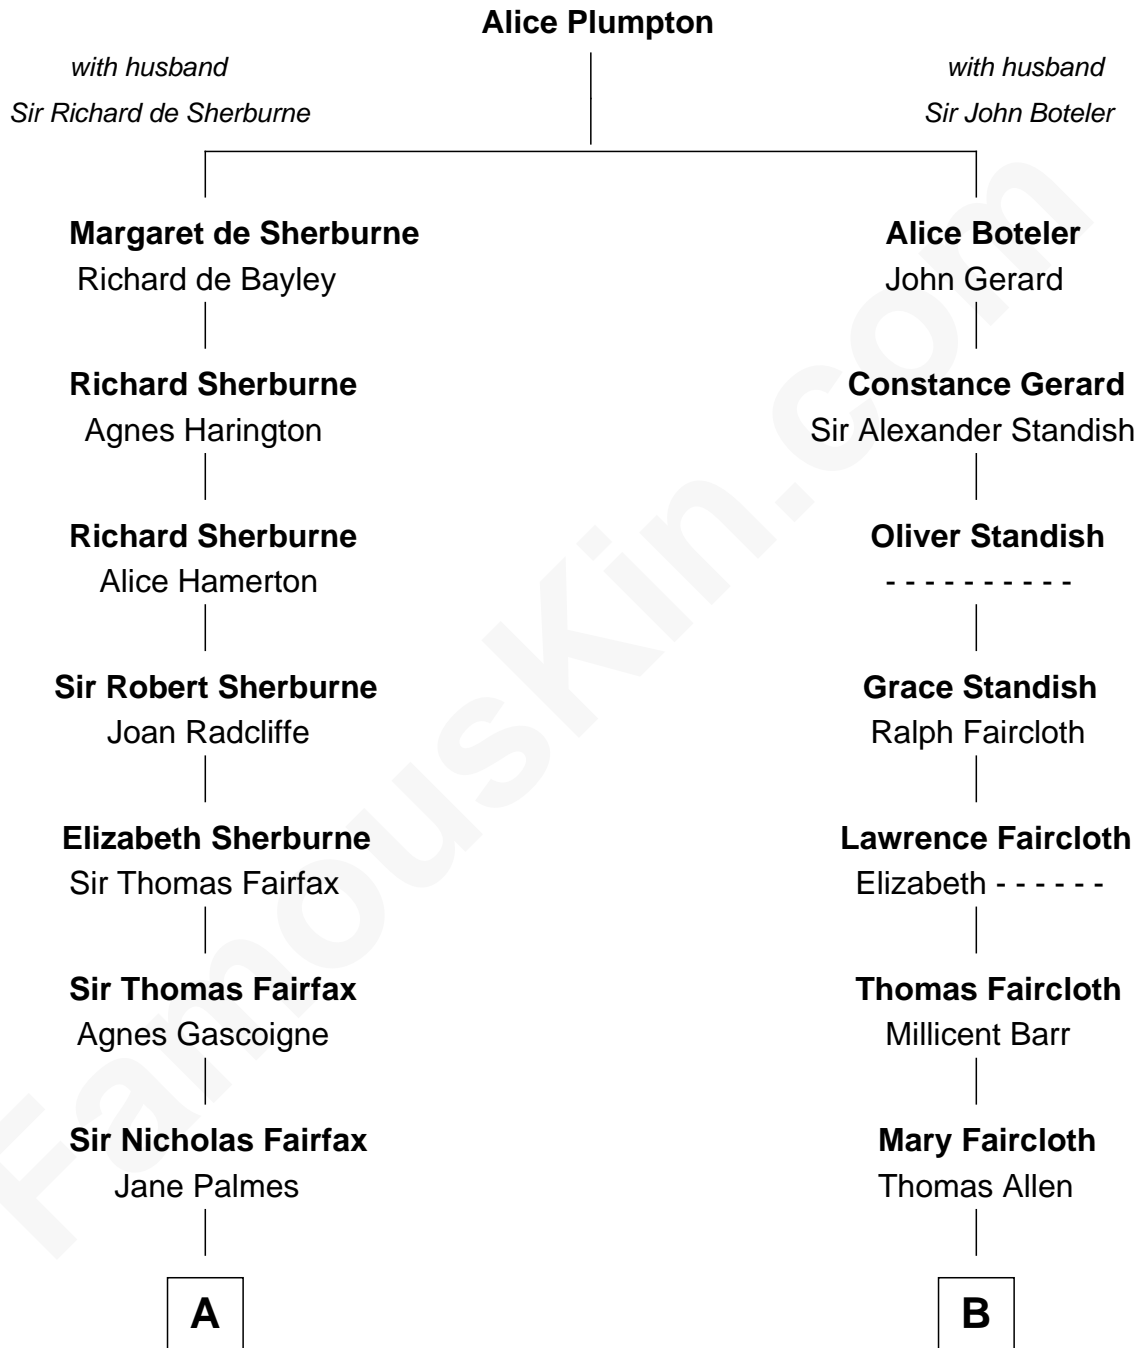

FamousKin.com

Relationship Chart of

Prince William

Prince of Wales

12th cousin 9 times removed of

John Hancock
Signer of the Declaration of Independence

C

—
Charles Robert Spencer

Margaret Baring

—
Albert Edward John Spencer

Cynthia Elinor Beatrix Hamilton

—
Edward John Spencer

Frances Ruth Burke Roche

—
Princess Diana Frances Spencer

Charles III, King of the United Kingdom

—
Prince William