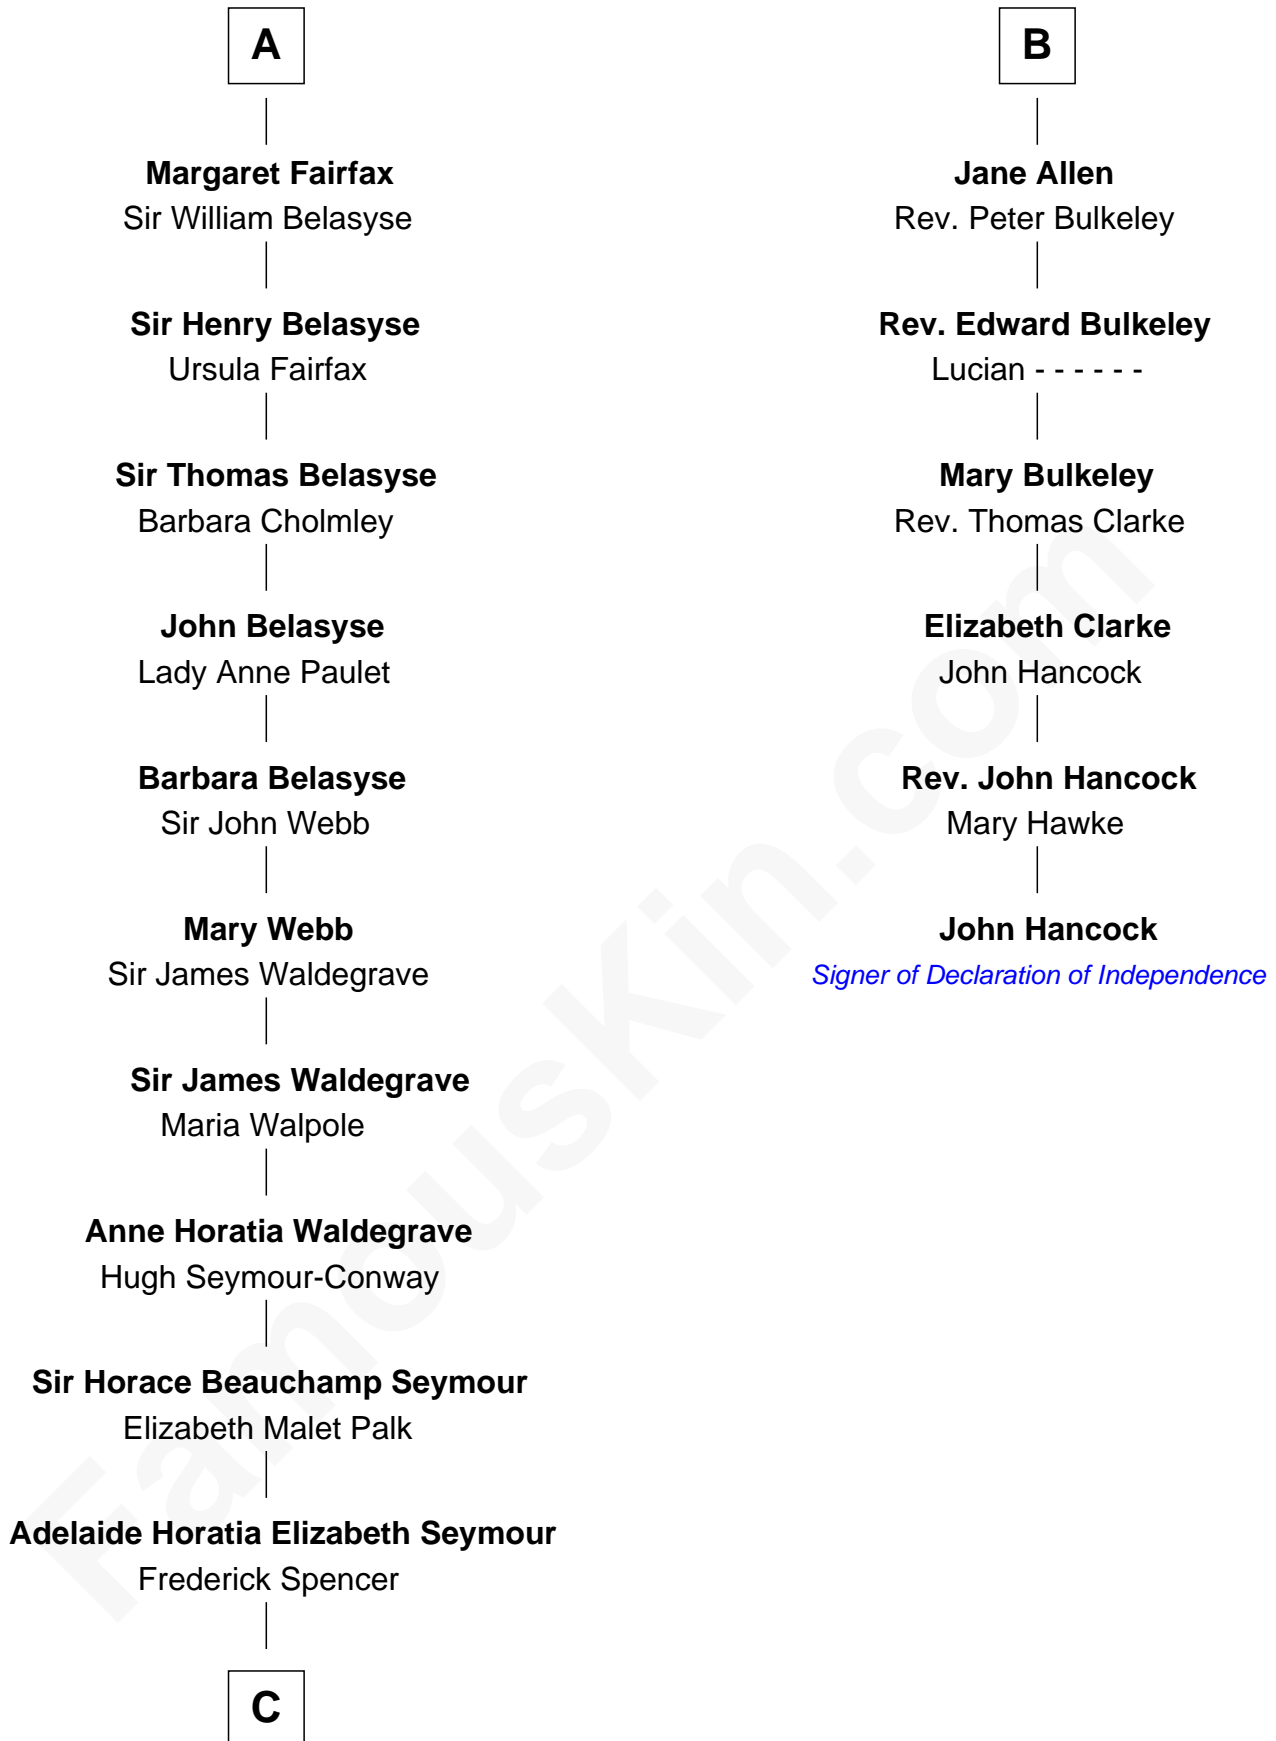

FamousKin.com

Relationship Chart of

Prince William

Prince of Wales

12th cousin 9 times removed of

John Hancock
Signer of the Declaration of Independence

C

—
Charles Robert Spencer

Margaret Baring

—
Albert Edward John Spencer

Cynthia Elinor Beatrix Hamilton

—
Edward John Spencer

Frances Ruth Burke Roche

—
Princess Diana Frances Spencer

Charles III, King of the United Kingdom

—
Prince William