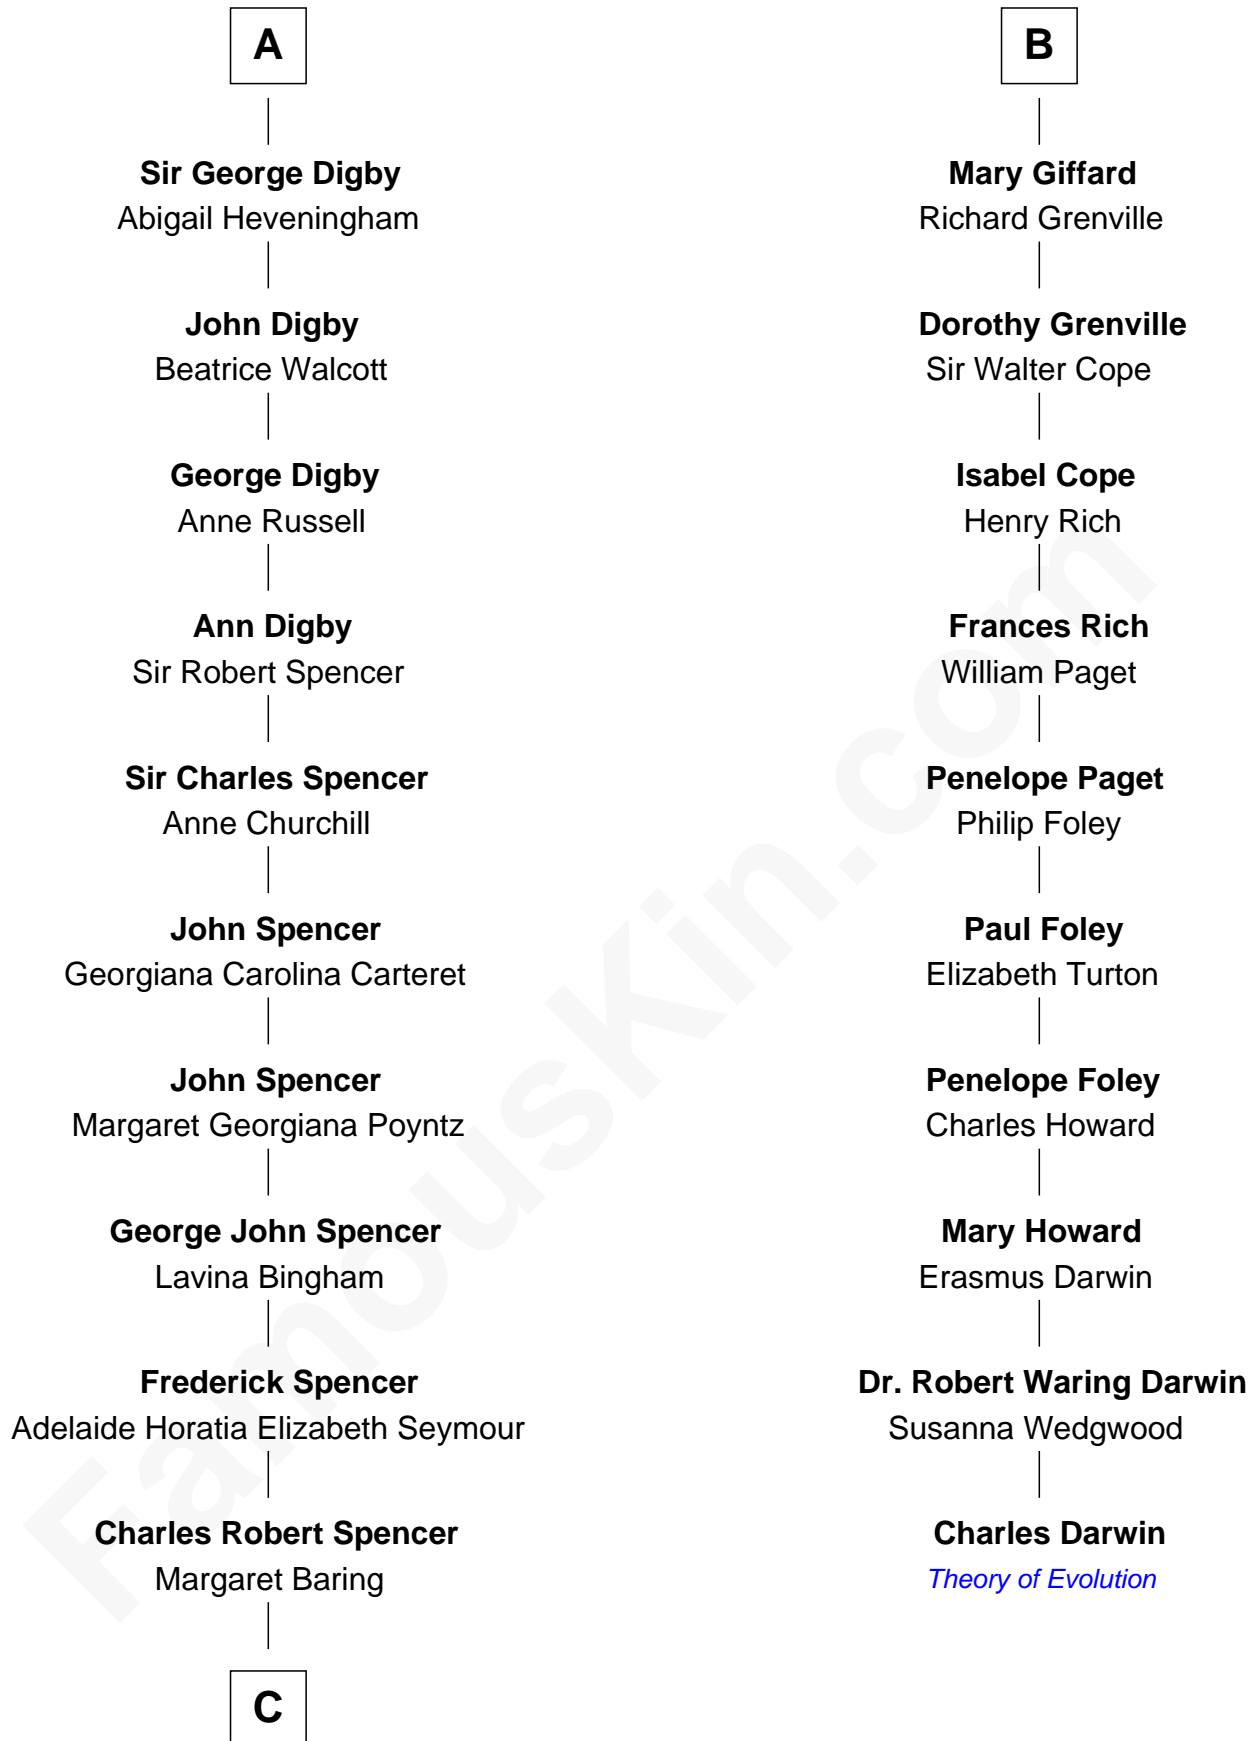

FamousKin.com

Relationship Chart of

Prince William

Prince of Wales

16th cousin 4 times removed of

Charles Darwin
Theory of Evolution

William de la Spine
Margery Durvassal

C

—
Albert Edward John Spencer

Cynthia Elinor Beatrix Hamilton

—
Edward John Spencer

Frances Ruth Burke Roche

—
Princess Diana Frances Spencer

Charles III, King of the United Kingdom

—
Prince William

Prince of Wales