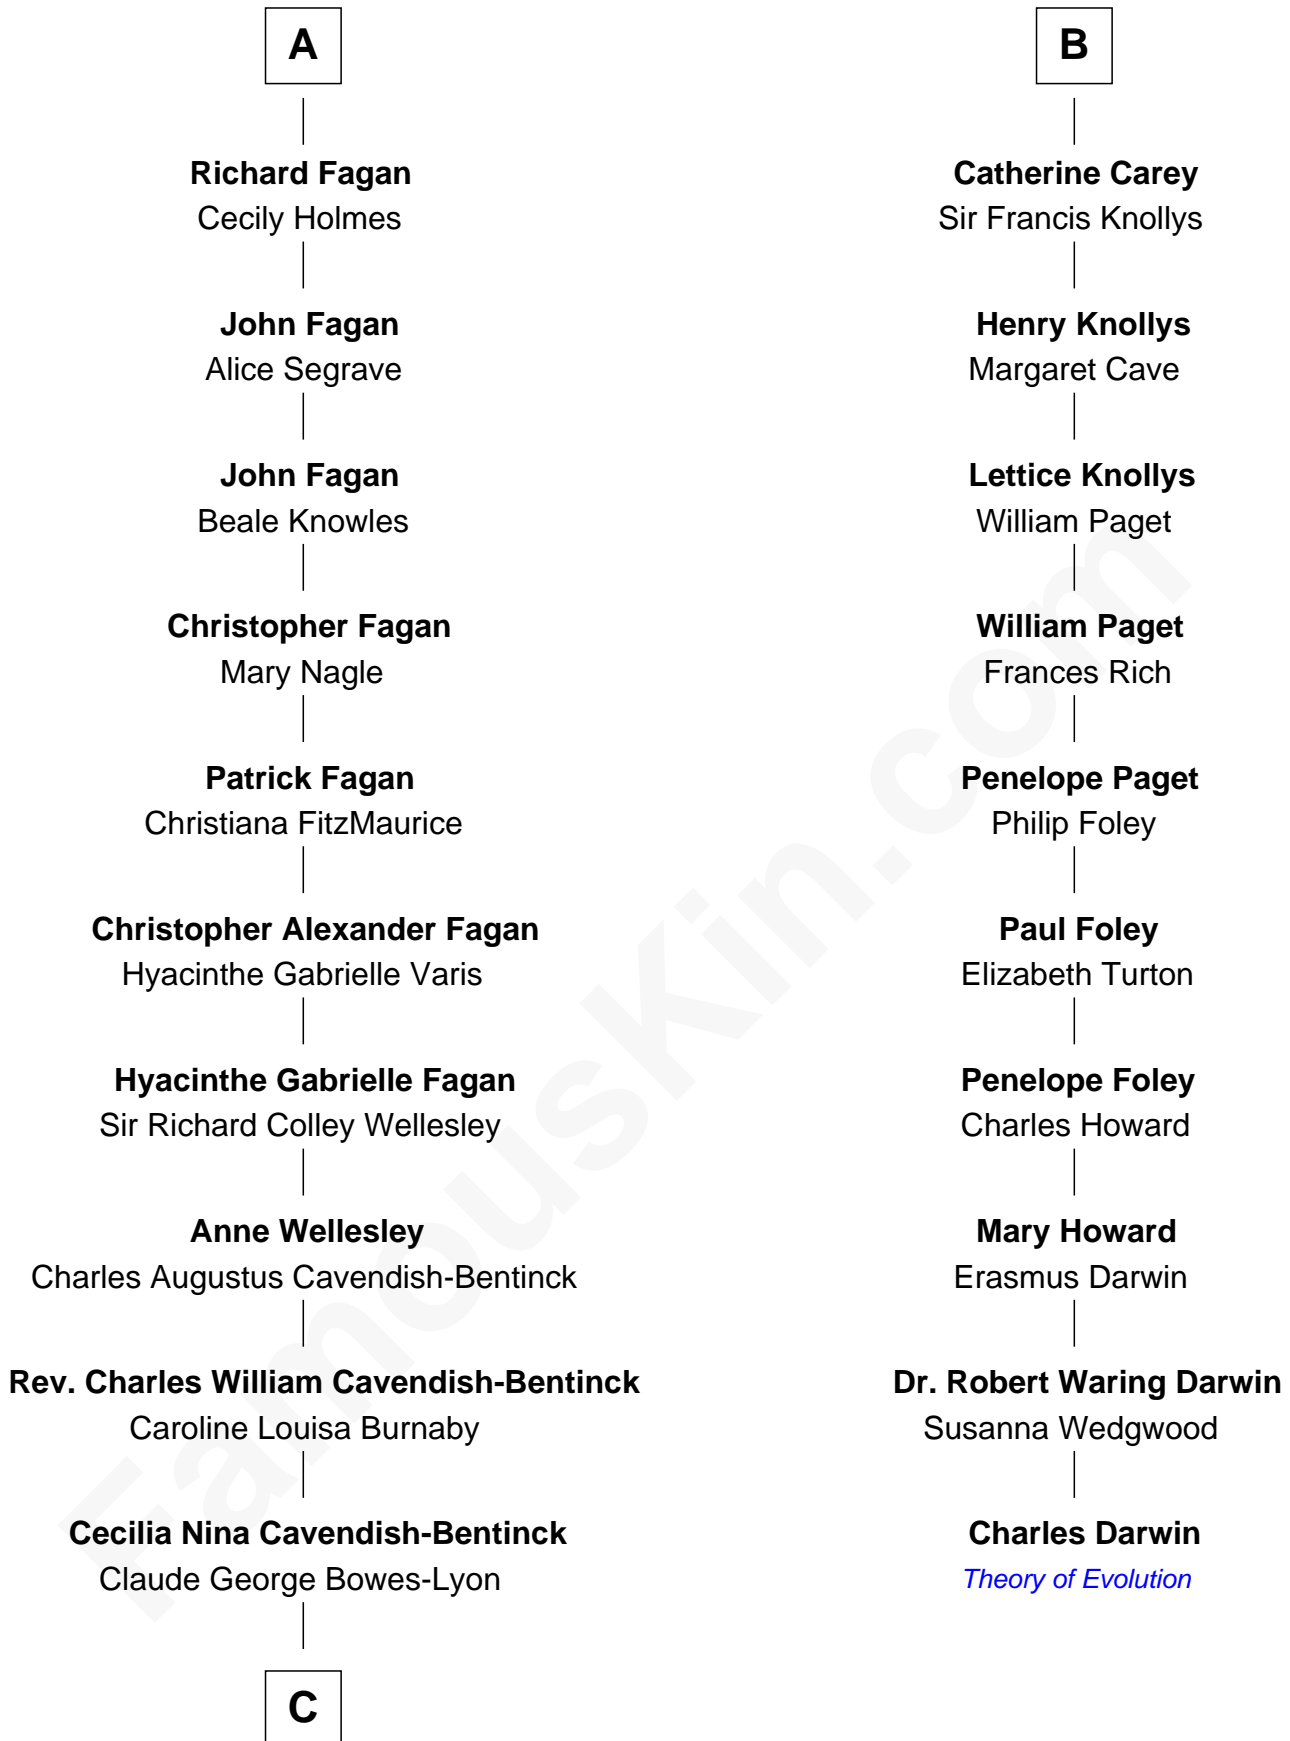

FamousKin.com Relationship Chart of

Prince William

Prince of Wales

16th cousin 4 times removed of

Charles Darwin

Theory of Evolution

John de Mowbray

Joan of Lancaster

John de Mowbray
Elizabeth de Segrave

Eleanor de Mowbray
John de Welles

Eudo de Welles
Maud de Greystoke

Sir William de Welles
Anne Barnewall

Ismay de Welles
Thomas Nangle

John Nangle
Eleanor Dowdall

Amy Nangle
Thomas Fagan

A

John de Mowbray
Elizabeth de Segrave

Sir Thomas Mowbray
Elizabeth Fitzalan

Margaret Mowbray
Sir Robert Howard

Sir John Howard
Katherine Moleyns

Sir Thomas Howard
Elizabeth Tilney

Elizabeth Howard
Thomas Boleyn

Mary Boleyn
Sir William Carey

B

C

Elizabeth Bowes-Lyon

George VI, King of the United Kingdom

Elizabeth II, Queen of the United Kingdom

Prince Philip of Edinburgh

Charles III, King of the United Kingdom