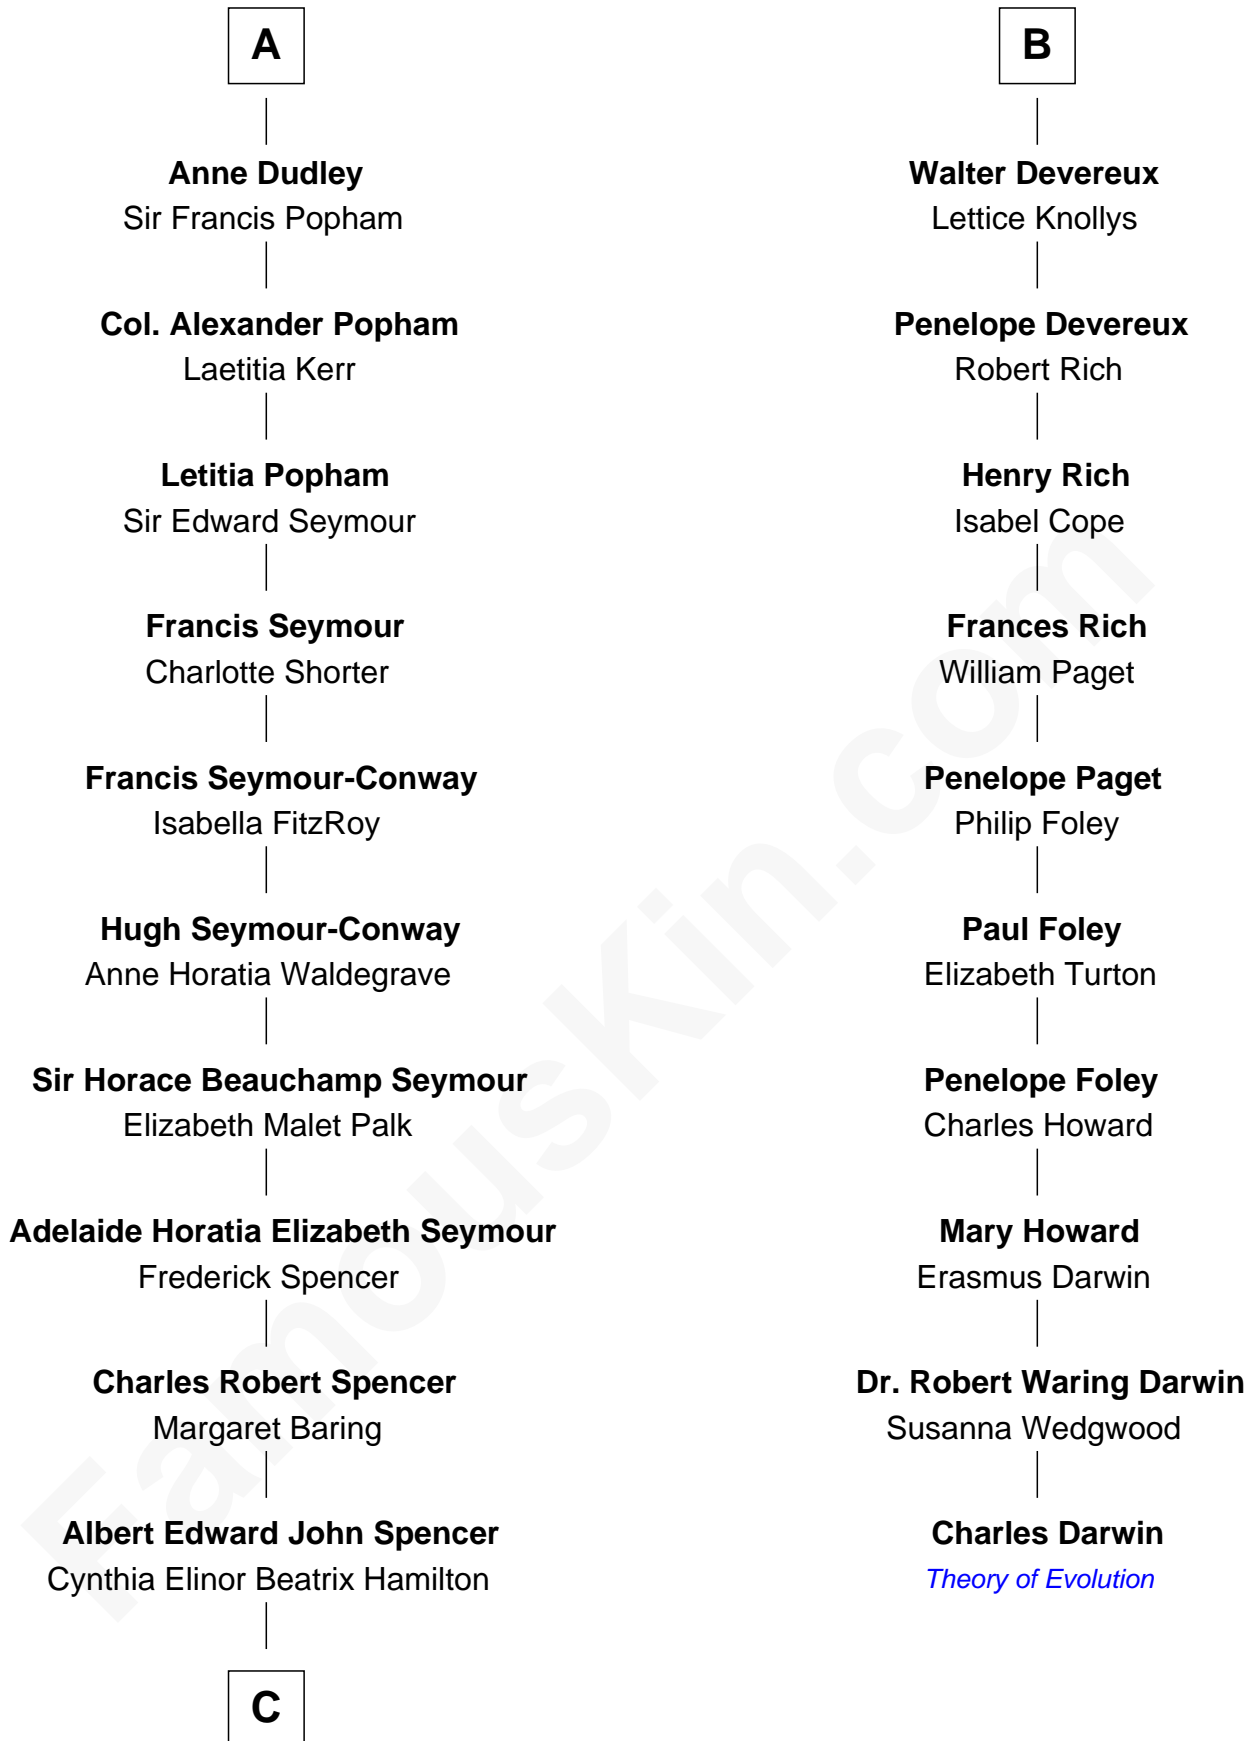

FamousKin.com Relationship Chart of

Prince William

Prince of Wales

16th cousin 3 times removed of

Charles Darwin

Theory of Evolution

Lionel of Antwerp

Elizabeth de Burgh

Edmund Mortimer

Elizabeth Mortimer

Sir Henry Percy

Sir Henry Percy

Eleanor Neville

Anne Percy

Sir Thomas Hungerford

Mary Hungerford

Sir Edward Hastings

Sir George Hastings

Anne Stafford

Dorothy Hastings

Sir Richard Devereux

B

C

Edward John Spencer
Frances Ruth Burke Roche

Princess Diana Frances Spencer
Charles III, King of the United Kingdom

Prince William
Prince of Wales

FamousKin.com