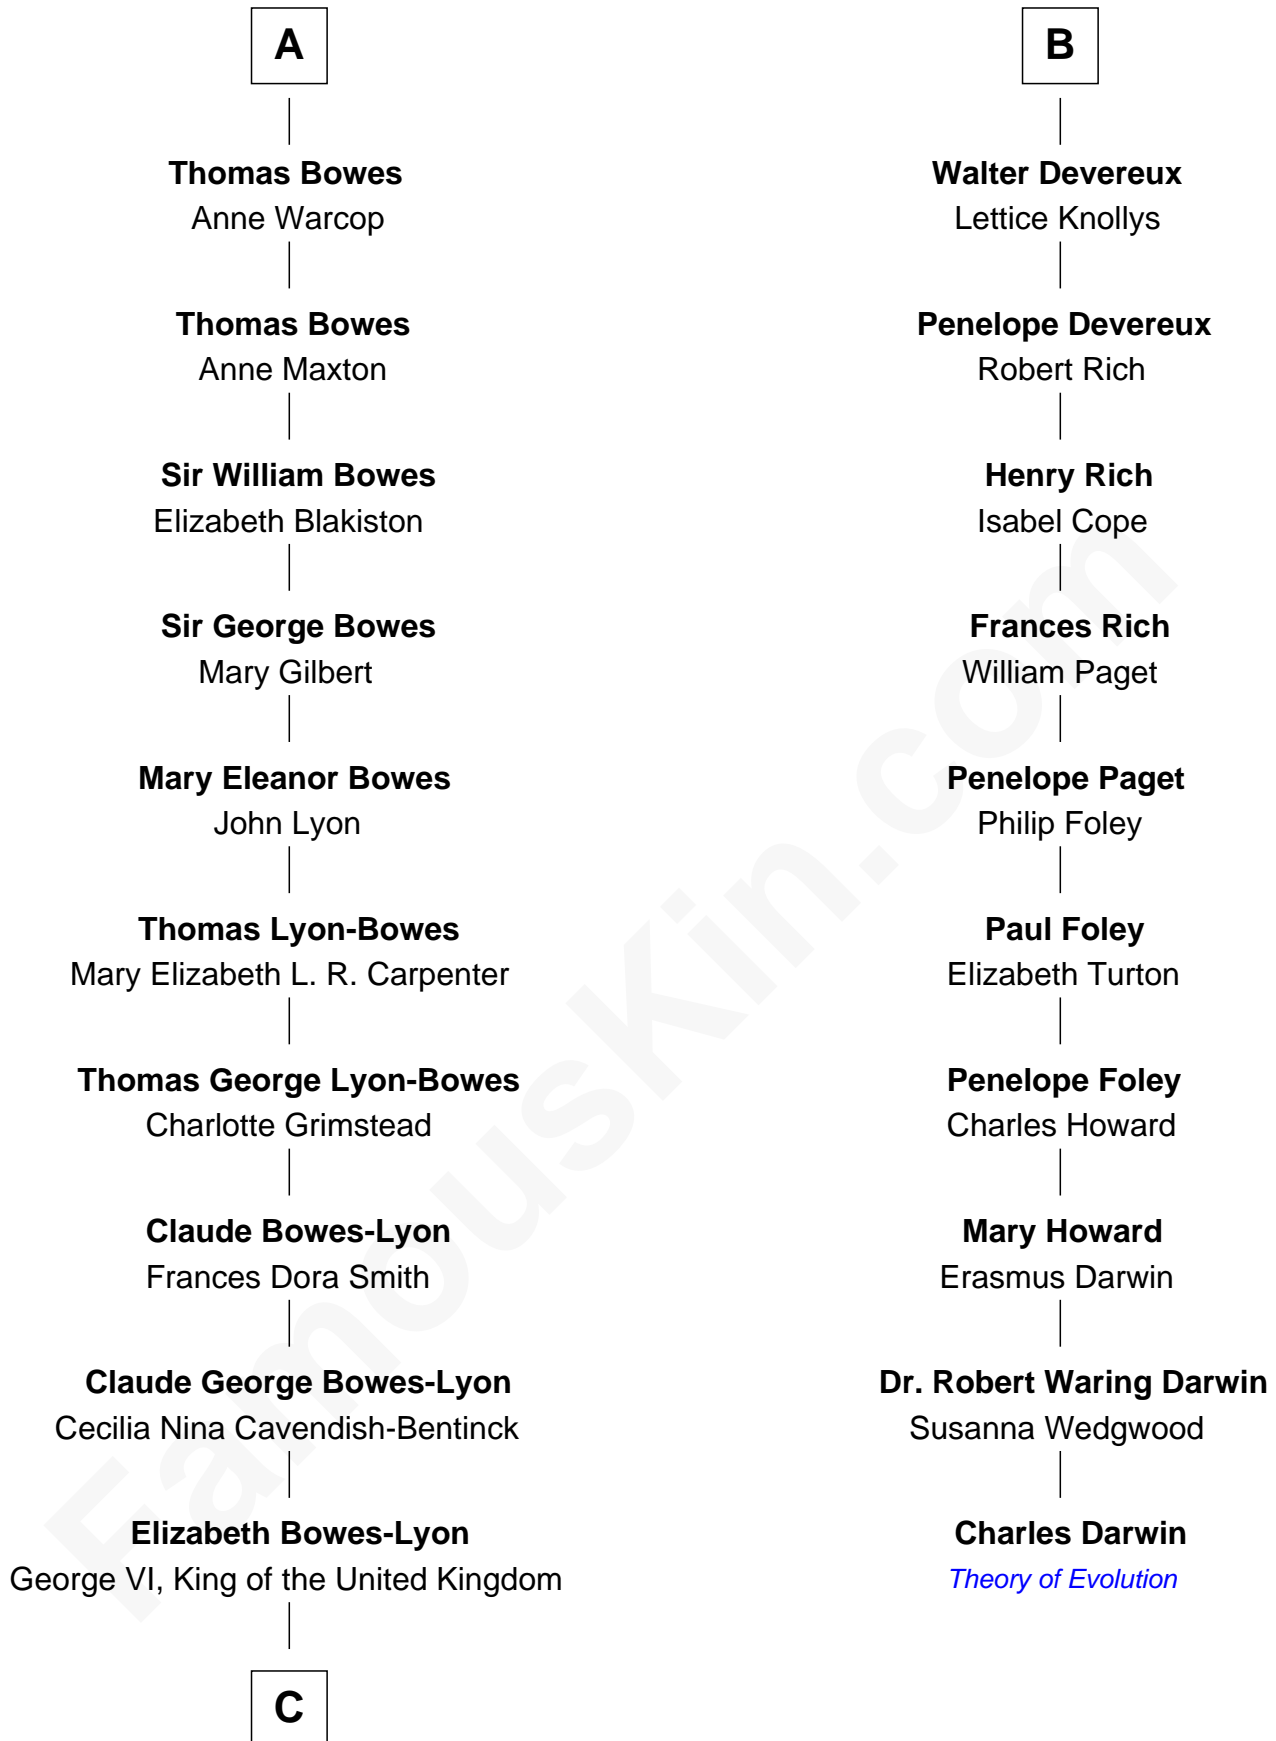

FamousKin.com Relationship Chart of

Prince William

Prince of Wales

16th cousin 3 times removed of

Charles Darwin

Theory of Evolution

C

Elizabeth II, Queen of the United Kingdom

Prince Philip of Edinburgh

Charles III, King of the United Kingdom

Princess Diana Frances Spencer

Prince William

Prince of Wales

FamousKin.com