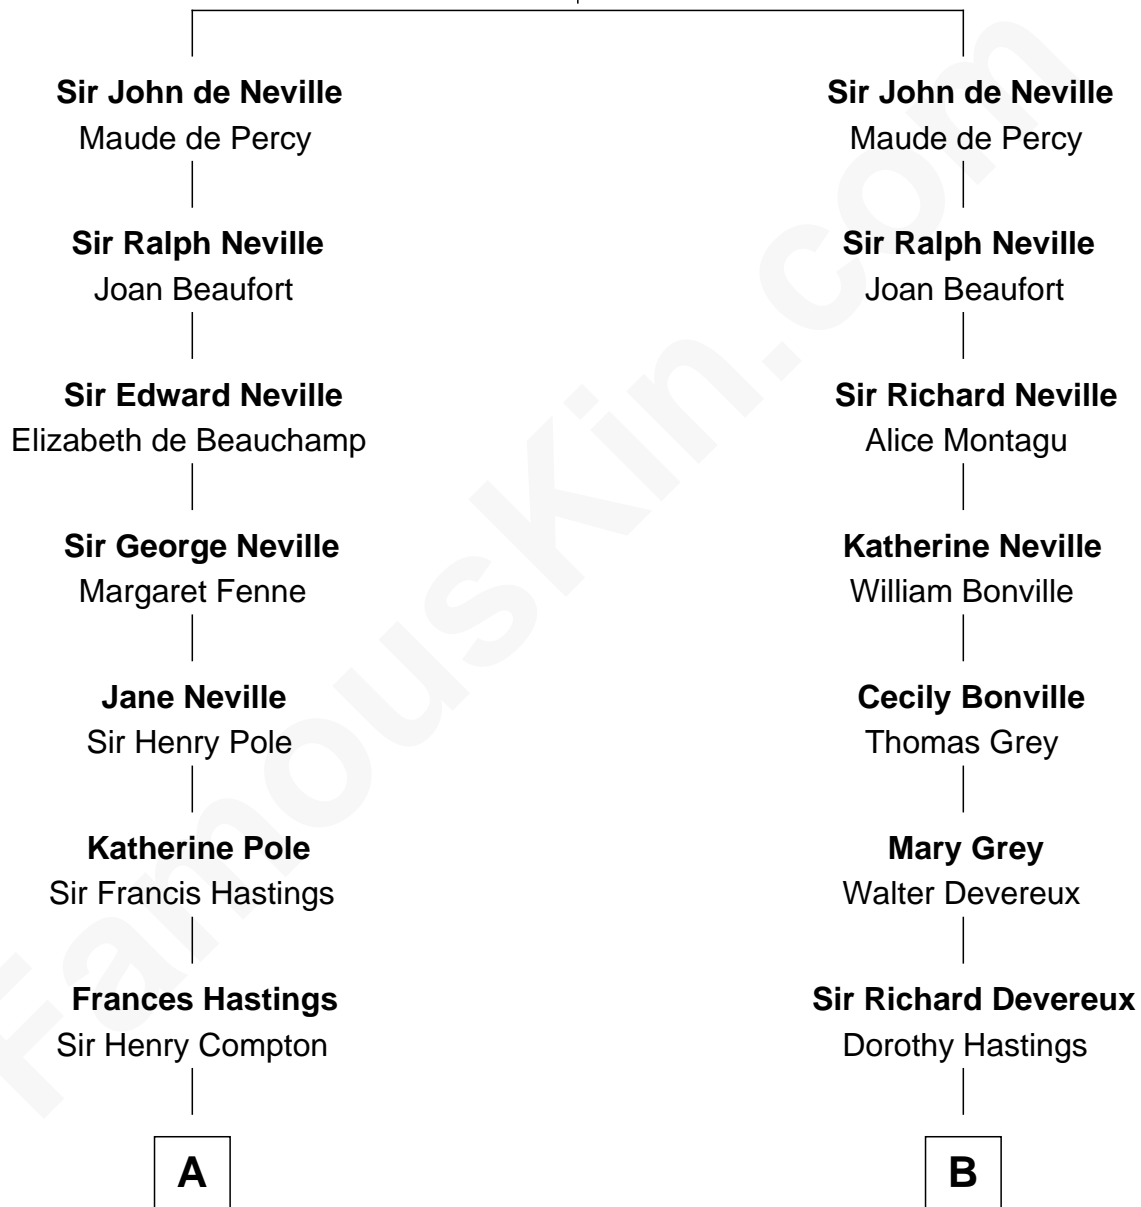

FamousKin.com Relationship Chart of

Prince William

Prince of Wales

16th cousin 3 times removed of

Charles Darwin

Theory of Evolution

Sir Ralph de Neville

Alice de Audley

C

Edward John Spencer
Frances Ruth Burke Roche

Princess Diana Frances Spencer
Charles III, King of the United Kingdom

Prince William
Prince of Wales

FamousKin.com