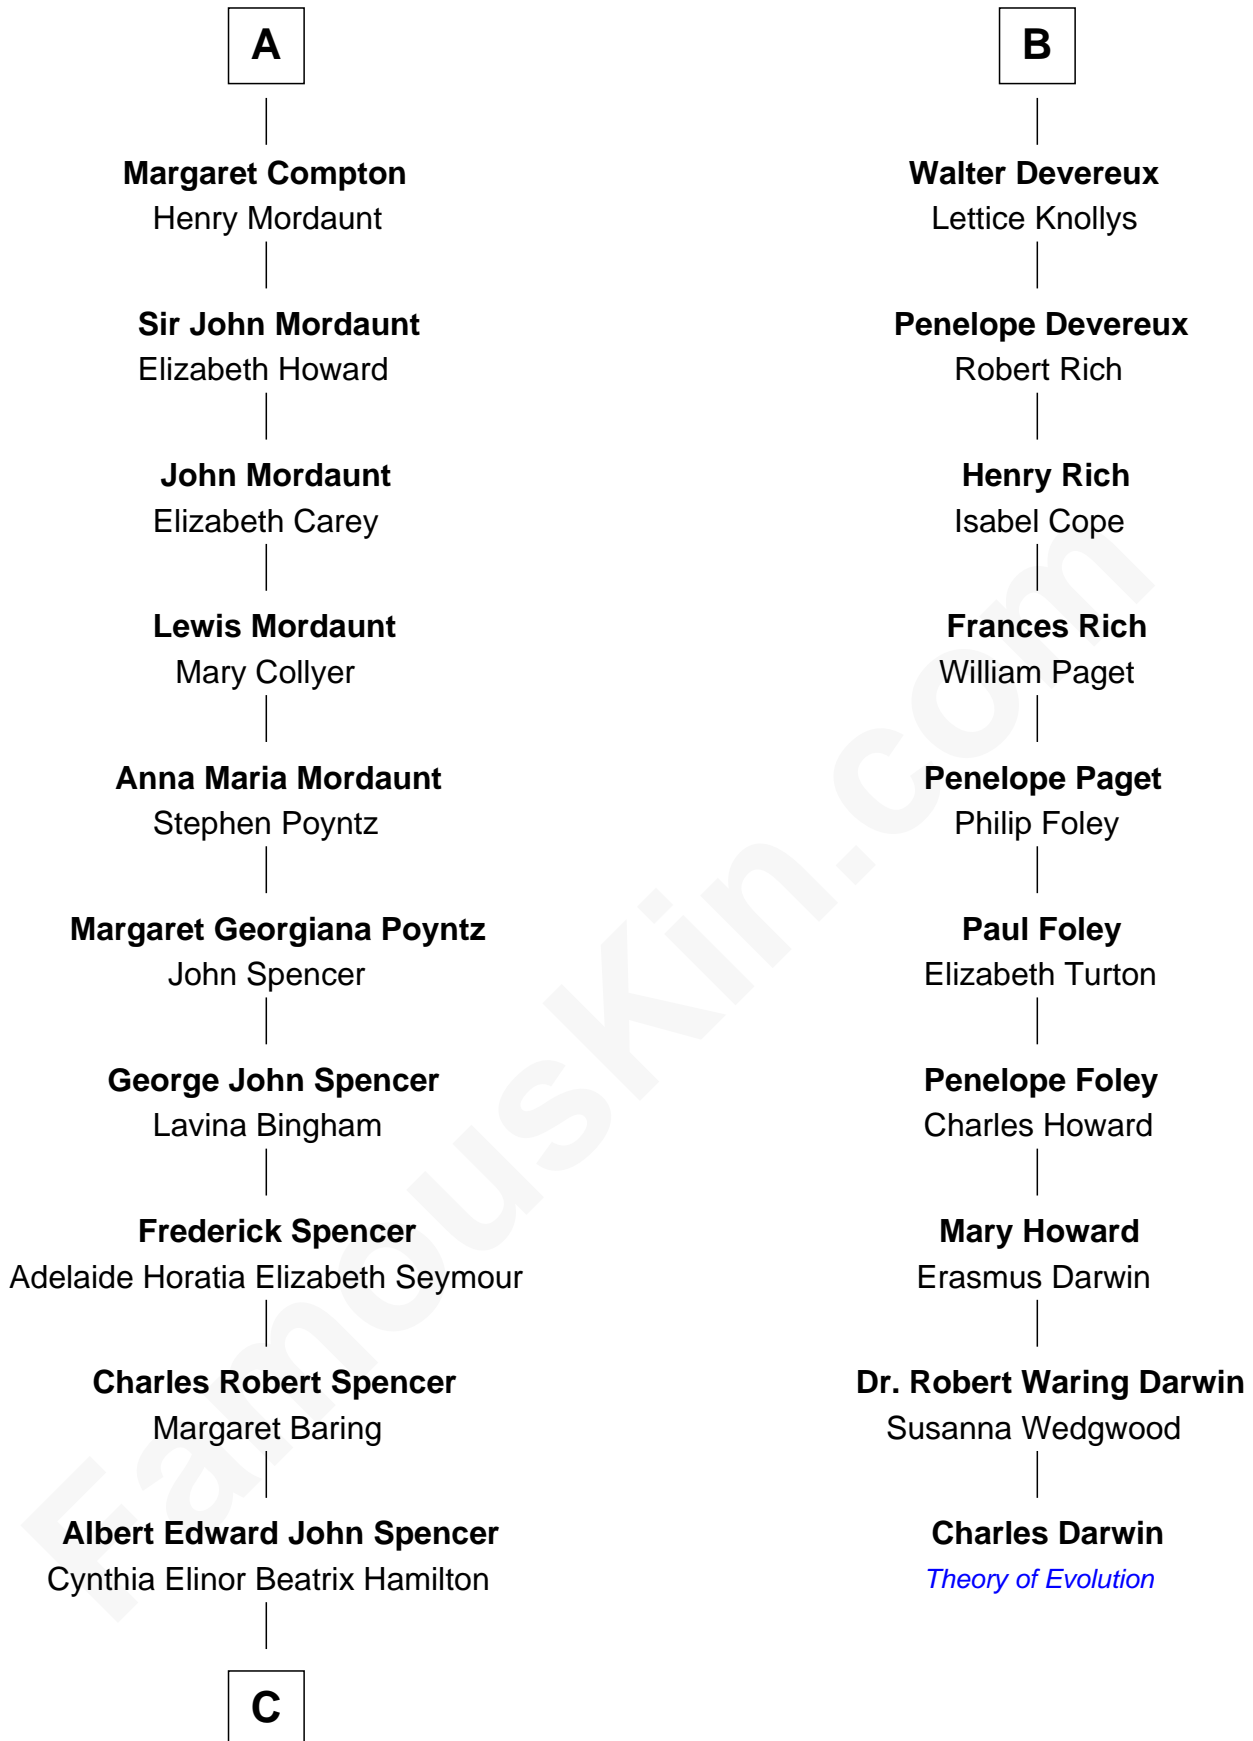

FamousKin.com Relationship Chart of

Prince William

Prince of Wales

16th cousin 3 times removed of

Charles Darwin

Theory of Evolution

Sir Ralph de Neville

Alice de Audley

C

Edward John Spencer
Frances Ruth Burke Roche

Princess Diana Frances Spencer
Charles III, King of the United Kingdom

Prince William
Prince of Wales

FamousKin.com