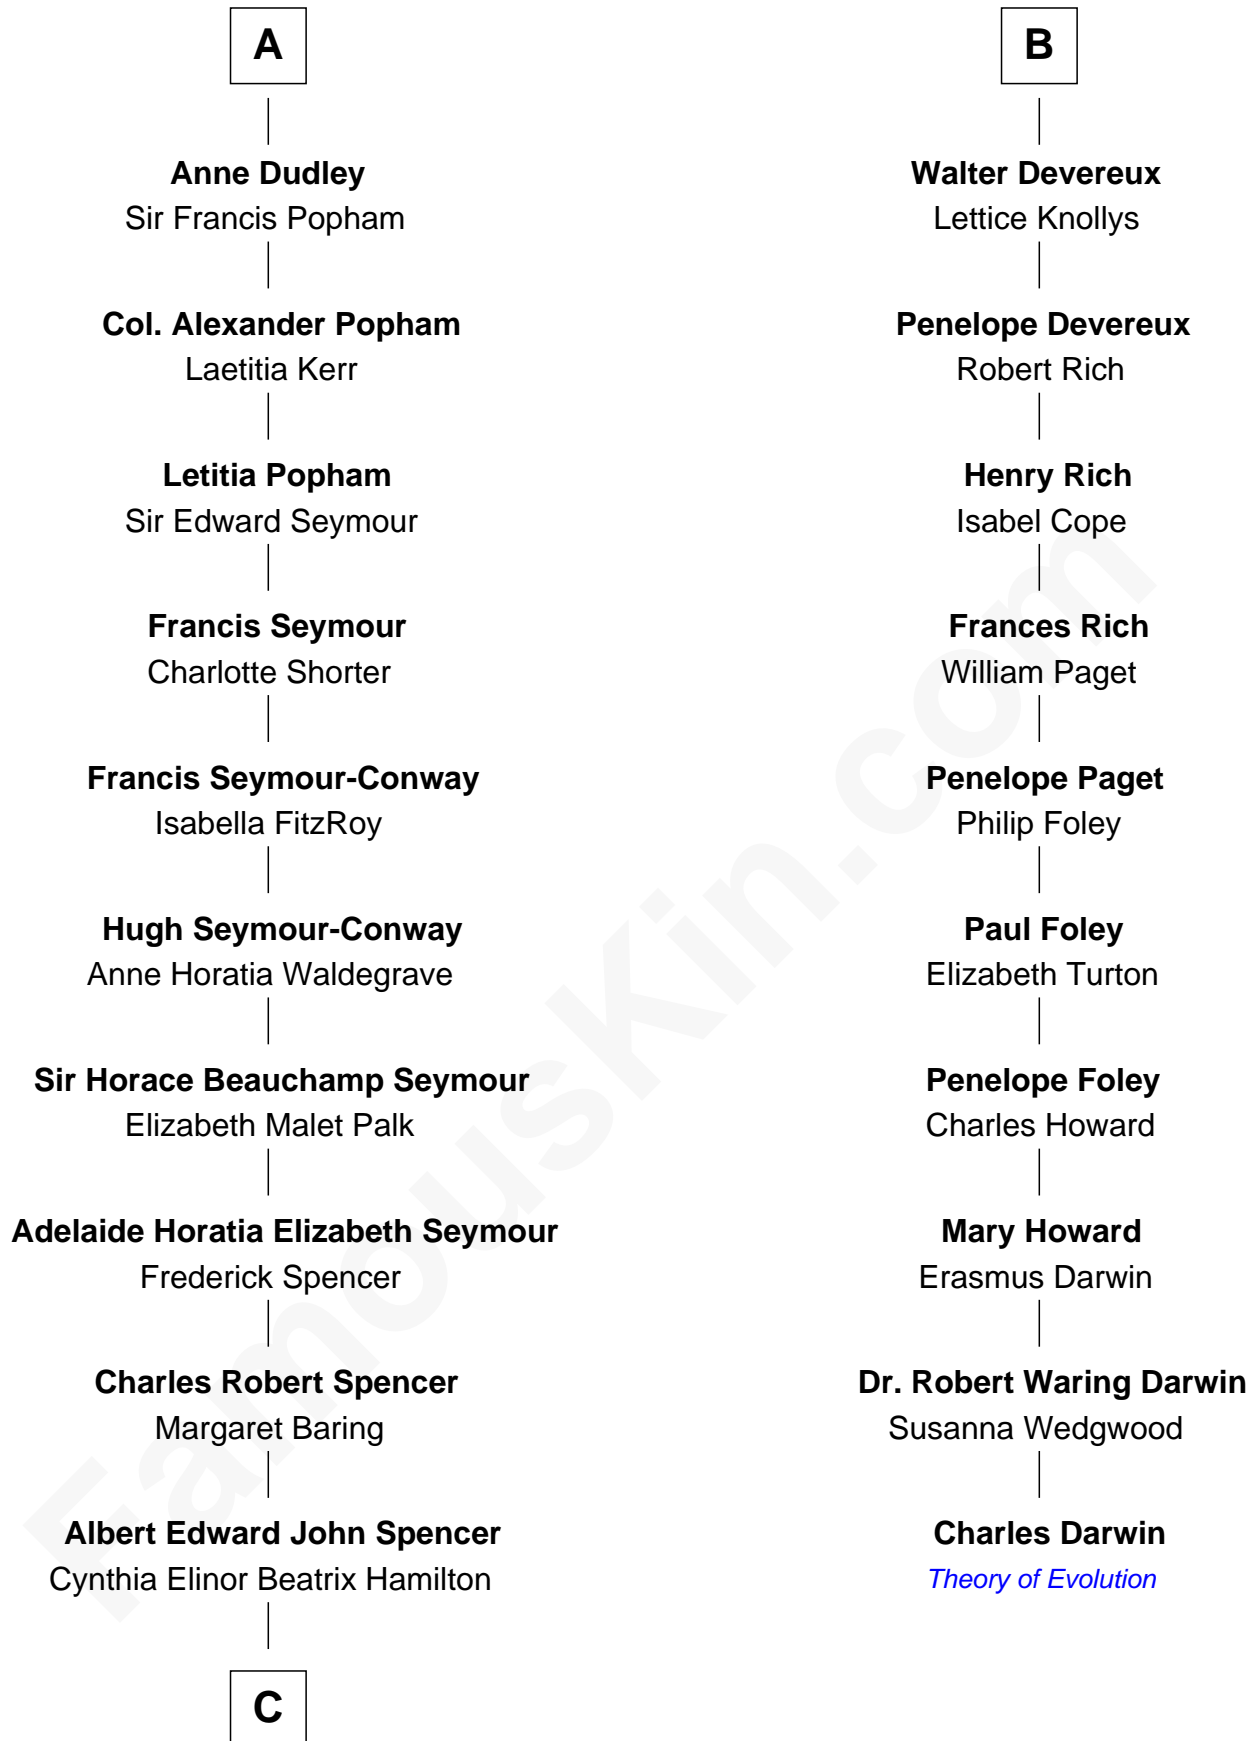

FamousKin.com Relationship Chart of

Prince William

Prince of Wales

16th cousin 3 times removed of

Charles Darwin

Theory of Evolution

Henry de Percy
Mary Plantagenet

Sir Henry Percy
Margaret de Neville

Sir Henry Percy
Elizabeth Mortimer

Sir Henry Percy
Eleanor Neville

Anne Percy
Sir Thomas Hungerford

Mary Hungerford
Sir Edward Hastings

Sir George Hastings
Anne Stafford

Dorothy Hastings
Sir Richard Devereux

B

C

Edward John Spencer
Frances Ruth Burke Roche

Princess Diana Frances Spencer
Charles III, King of the United Kingdom

Prince William
Prince of Wales

FamousKin.com