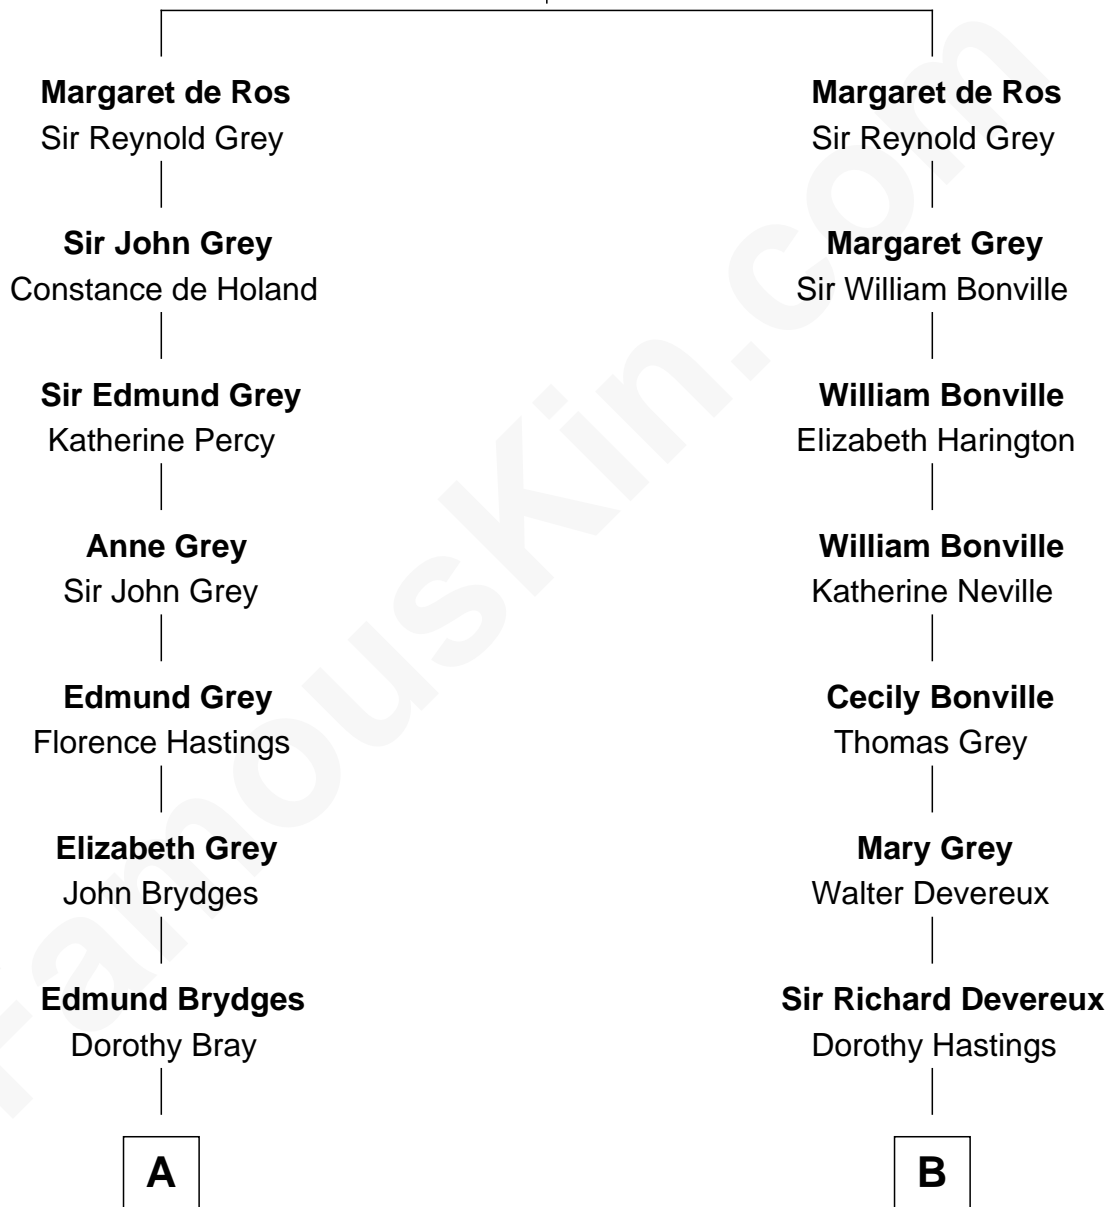

# FamousKin.com Relationship Chart of

**Prince William**

*Prince of Wales*

16th cousin 4 times removed of

**Charles Darwin**

*Theory of Evolution*

**Thomas de Ros**  
Beatrice de Stafford

**C**

—  
**Albert Edward John Spencer**

Cynthia Elinor Beatrix Hamilton

—  
**Edward John Spencer**

Frances Ruth Burke Roche

—  
**Princess Diana Frances Spencer**

Charles III, King of the United Kingdom

—  
**Prince William**

*Prince of Wales*