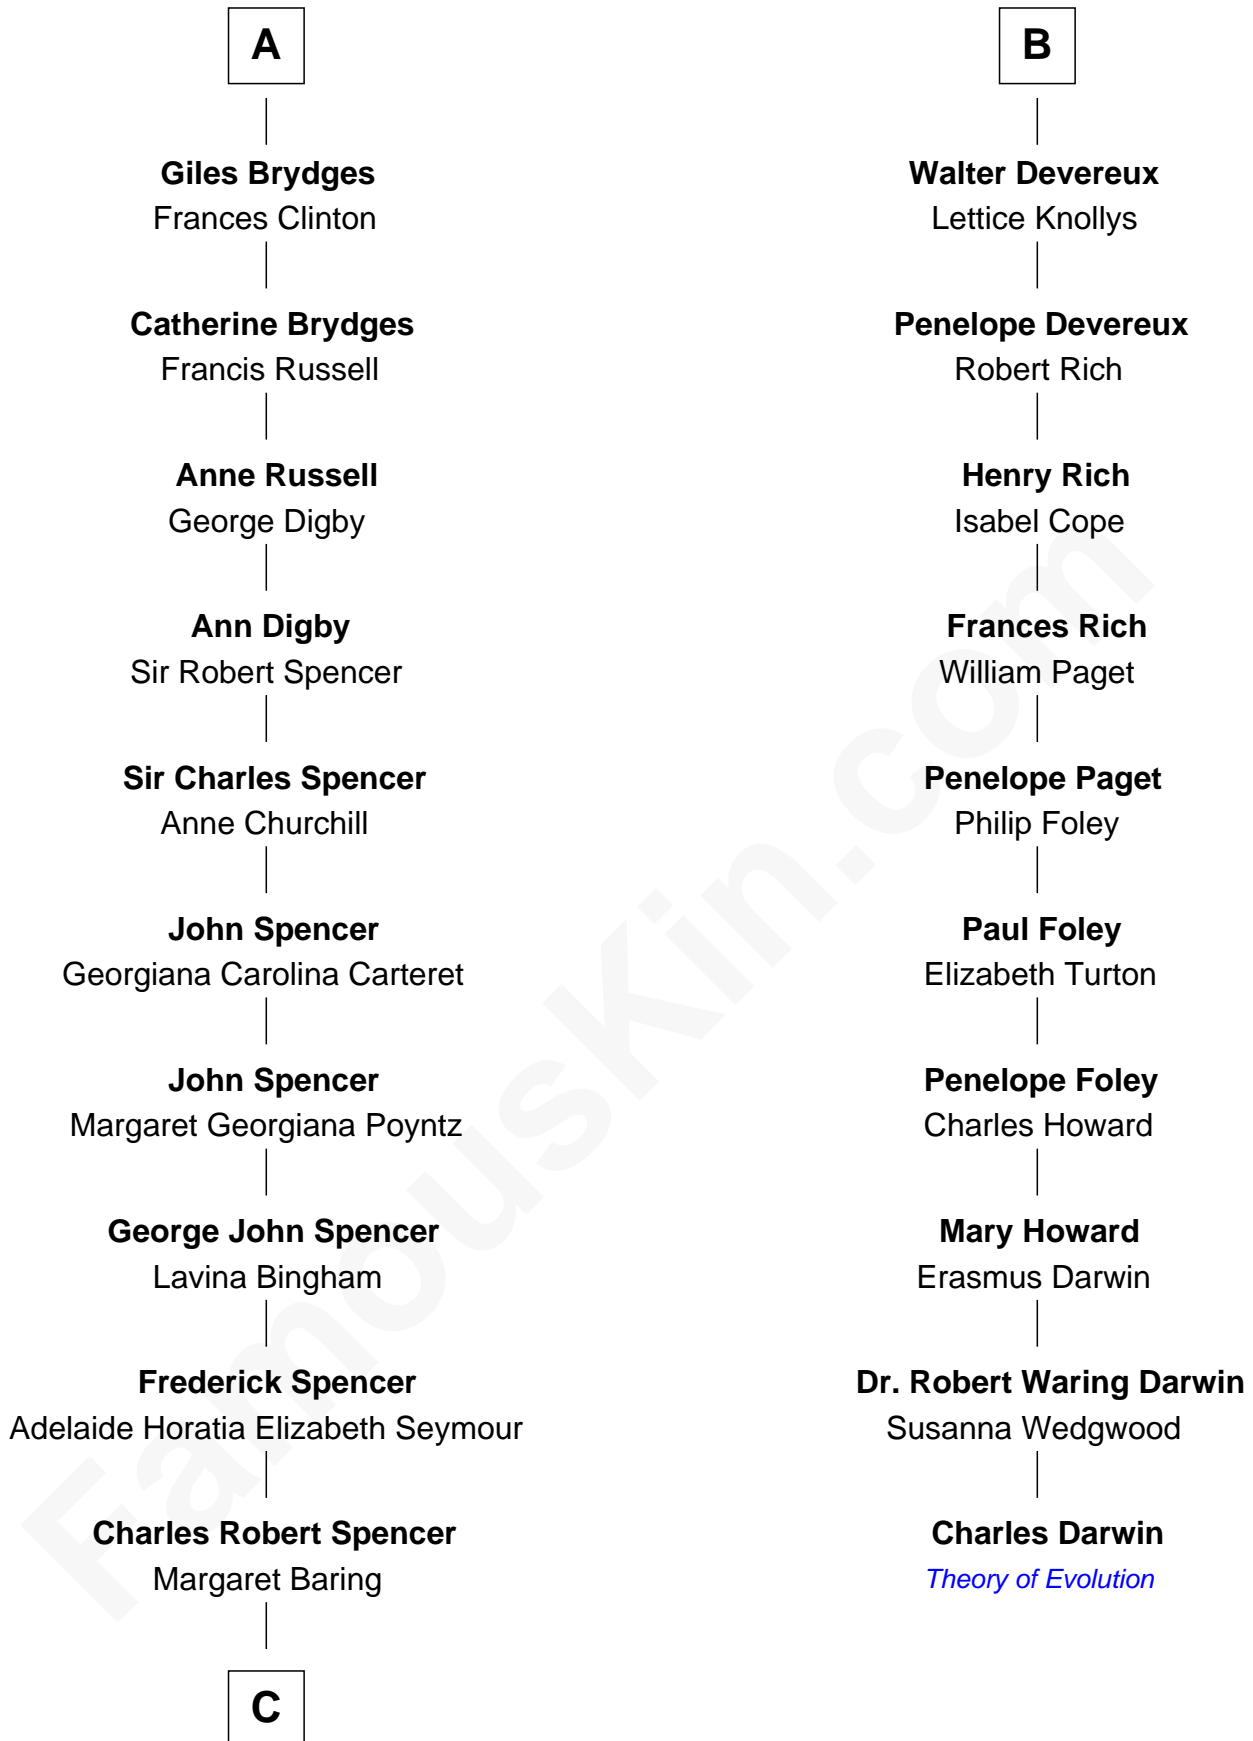

# FamousKin.com Relationship Chart of

**Prince William**

*Prince of Wales*

16th cousin 4 times removed of

**Charles Darwin**

*Theory of Evolution*

**Thomas de Ros**  
Beatrice de Stafford

**C**

—  
**Albert Edward John Spencer**

Cynthia Elinor Beatrix Hamilton

—  
**Edward John Spencer**

Frances Ruth Burke Roche

—  
**Princess Diana Frances Spencer**

Charles III, King of the United Kingdom

—  
**Prince William**