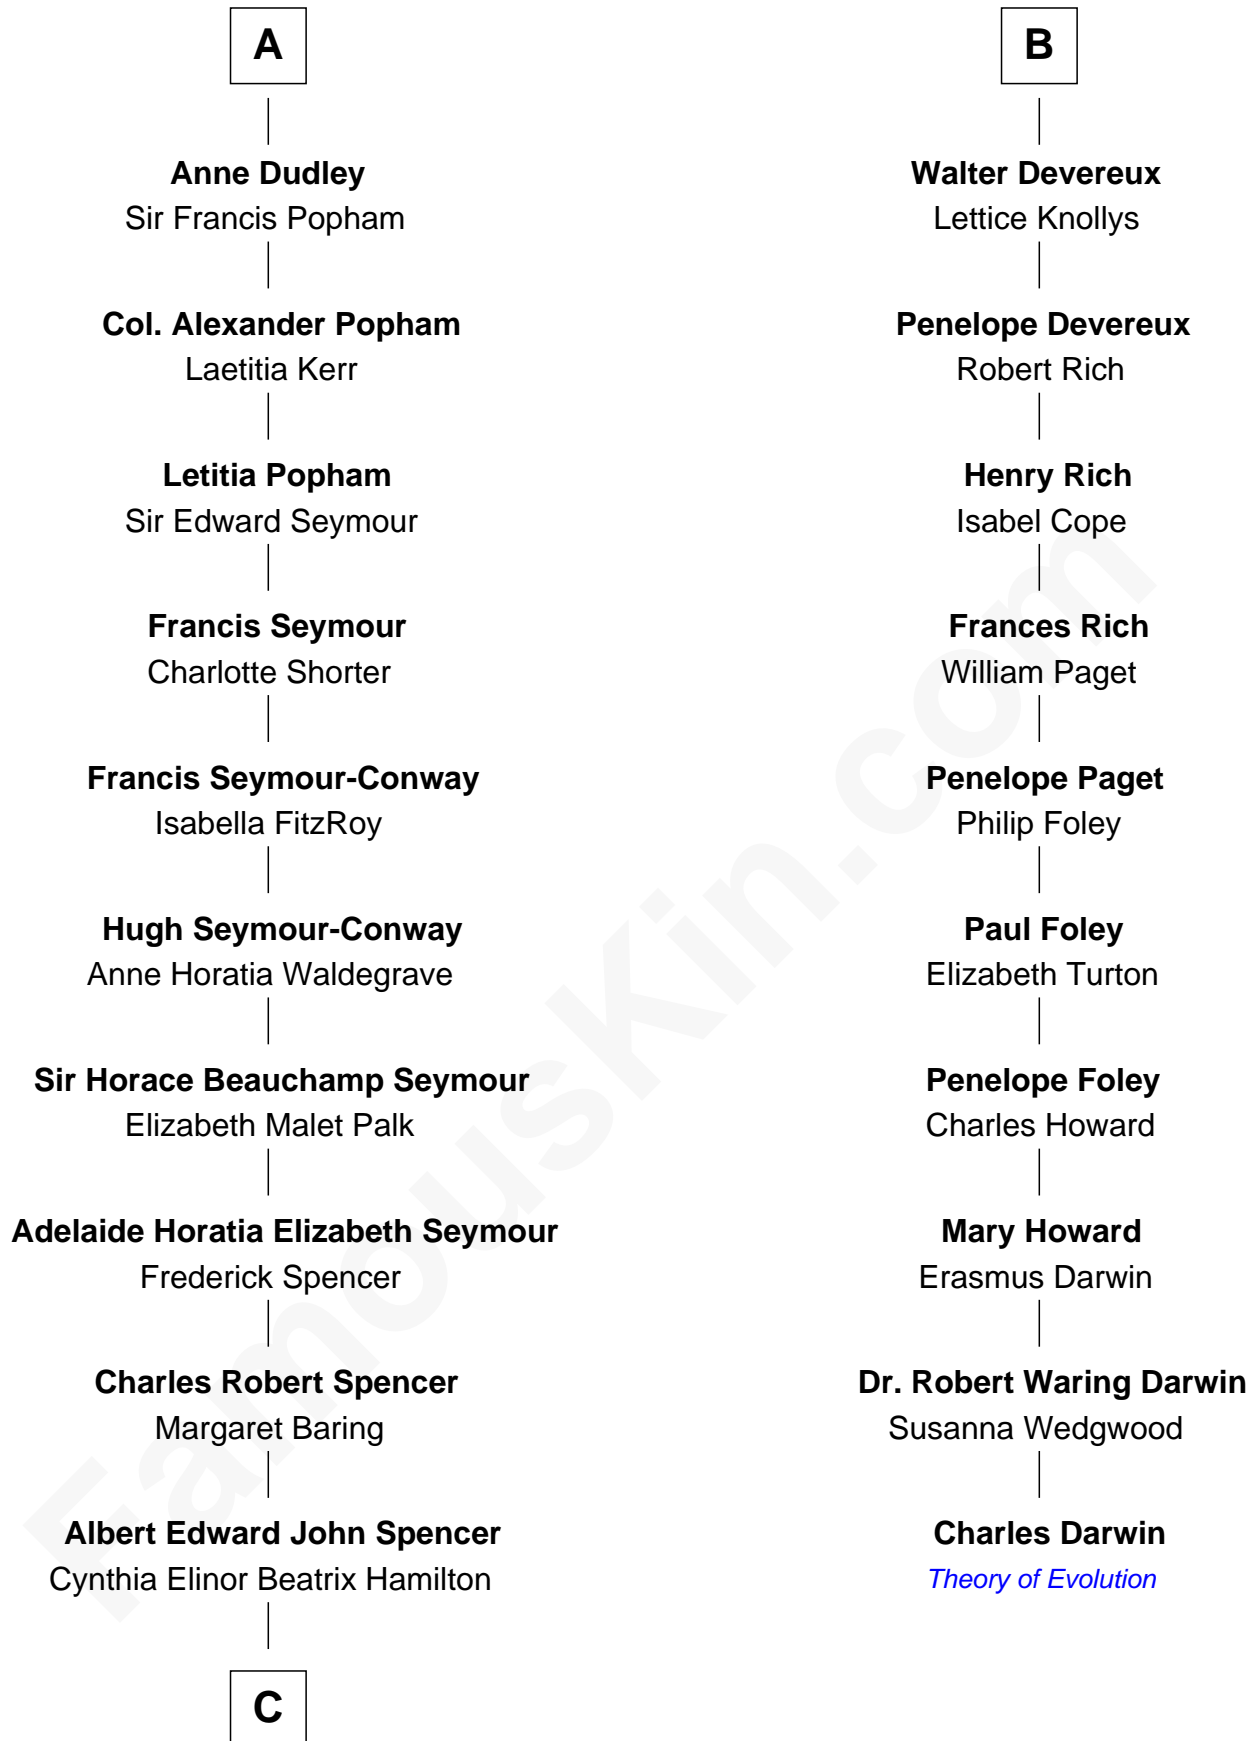

FamousKin.com Relationship Chart of

Prince William

Prince of Wales

16th cousin 3 times removed of

Charles Darwin

Theory of Evolution

Sir Roger de Mortimer

Philippa de Montagu

A

Edmund Mortimer
Philippa Plantagenet

Elizabeth Mortimer
Sir Henry Percy

Sir Henry Percy
Eleanor Neville

Anne Percy
Sir Thomas Hungerford

Mary Hungerford
Sir Edward Hastings

Sir George Hastings
Anne Stafford

Dorothy Hastings
Sir Richard Devereux

B

C

Edward John Spencer
Frances Ruth Burke Roche

Princess Diana Frances Spencer
Charles III, King of the United Kingdom

Prince William
Prince of Wales

FamousKin.com