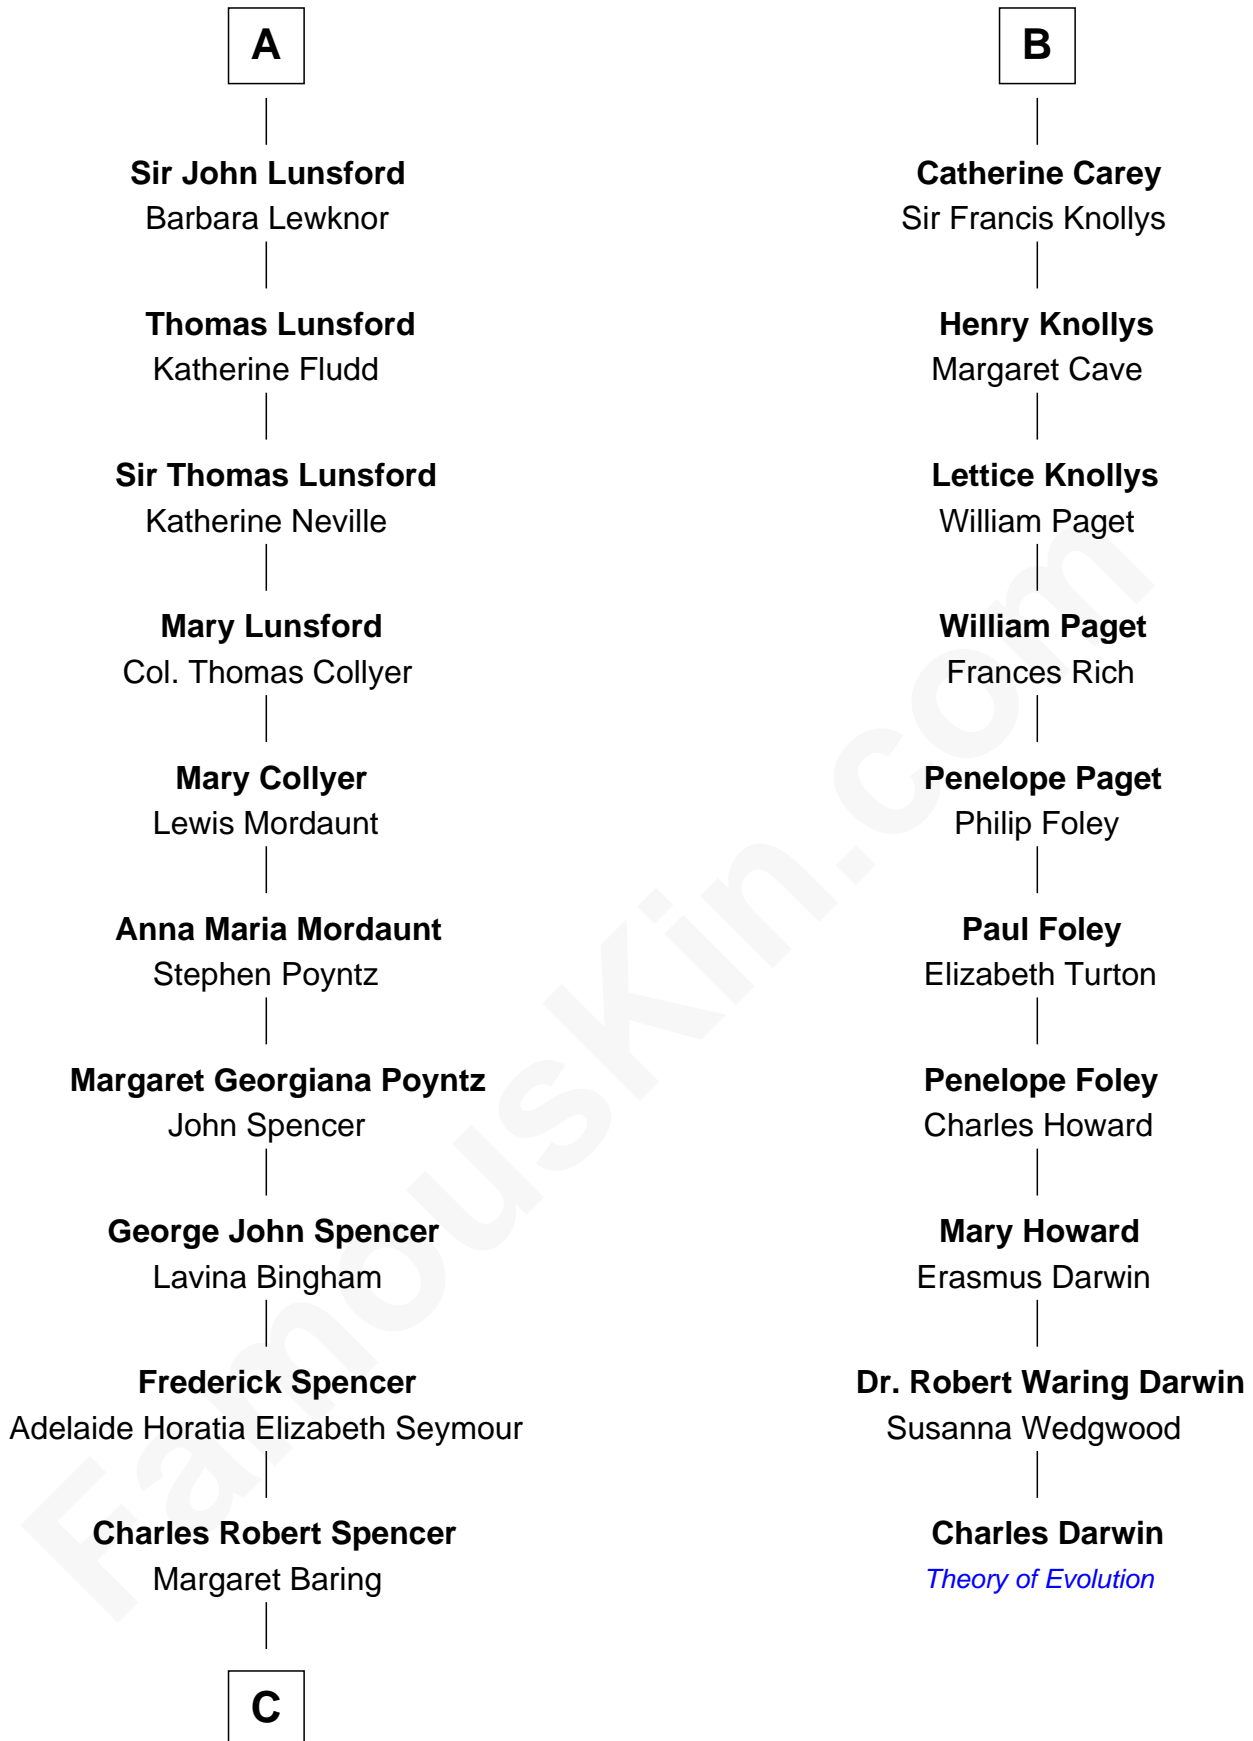

FamousKin.com Relationship Chart of

Prince William

Prince of Wales

16th cousin 4 times removed of

Charles Darwin

Theory of Evolution

Sir Thomas de St. Omer

C

—
Albert Edward John Spencer

Cynthia Elinor Beatrix Hamilton

—
Edward John Spencer

Frances Ruth Burke Roche

—
Princess Diana Frances Spencer

Charles III, King of the United Kingdom

—
Prince William

Prince of Wales