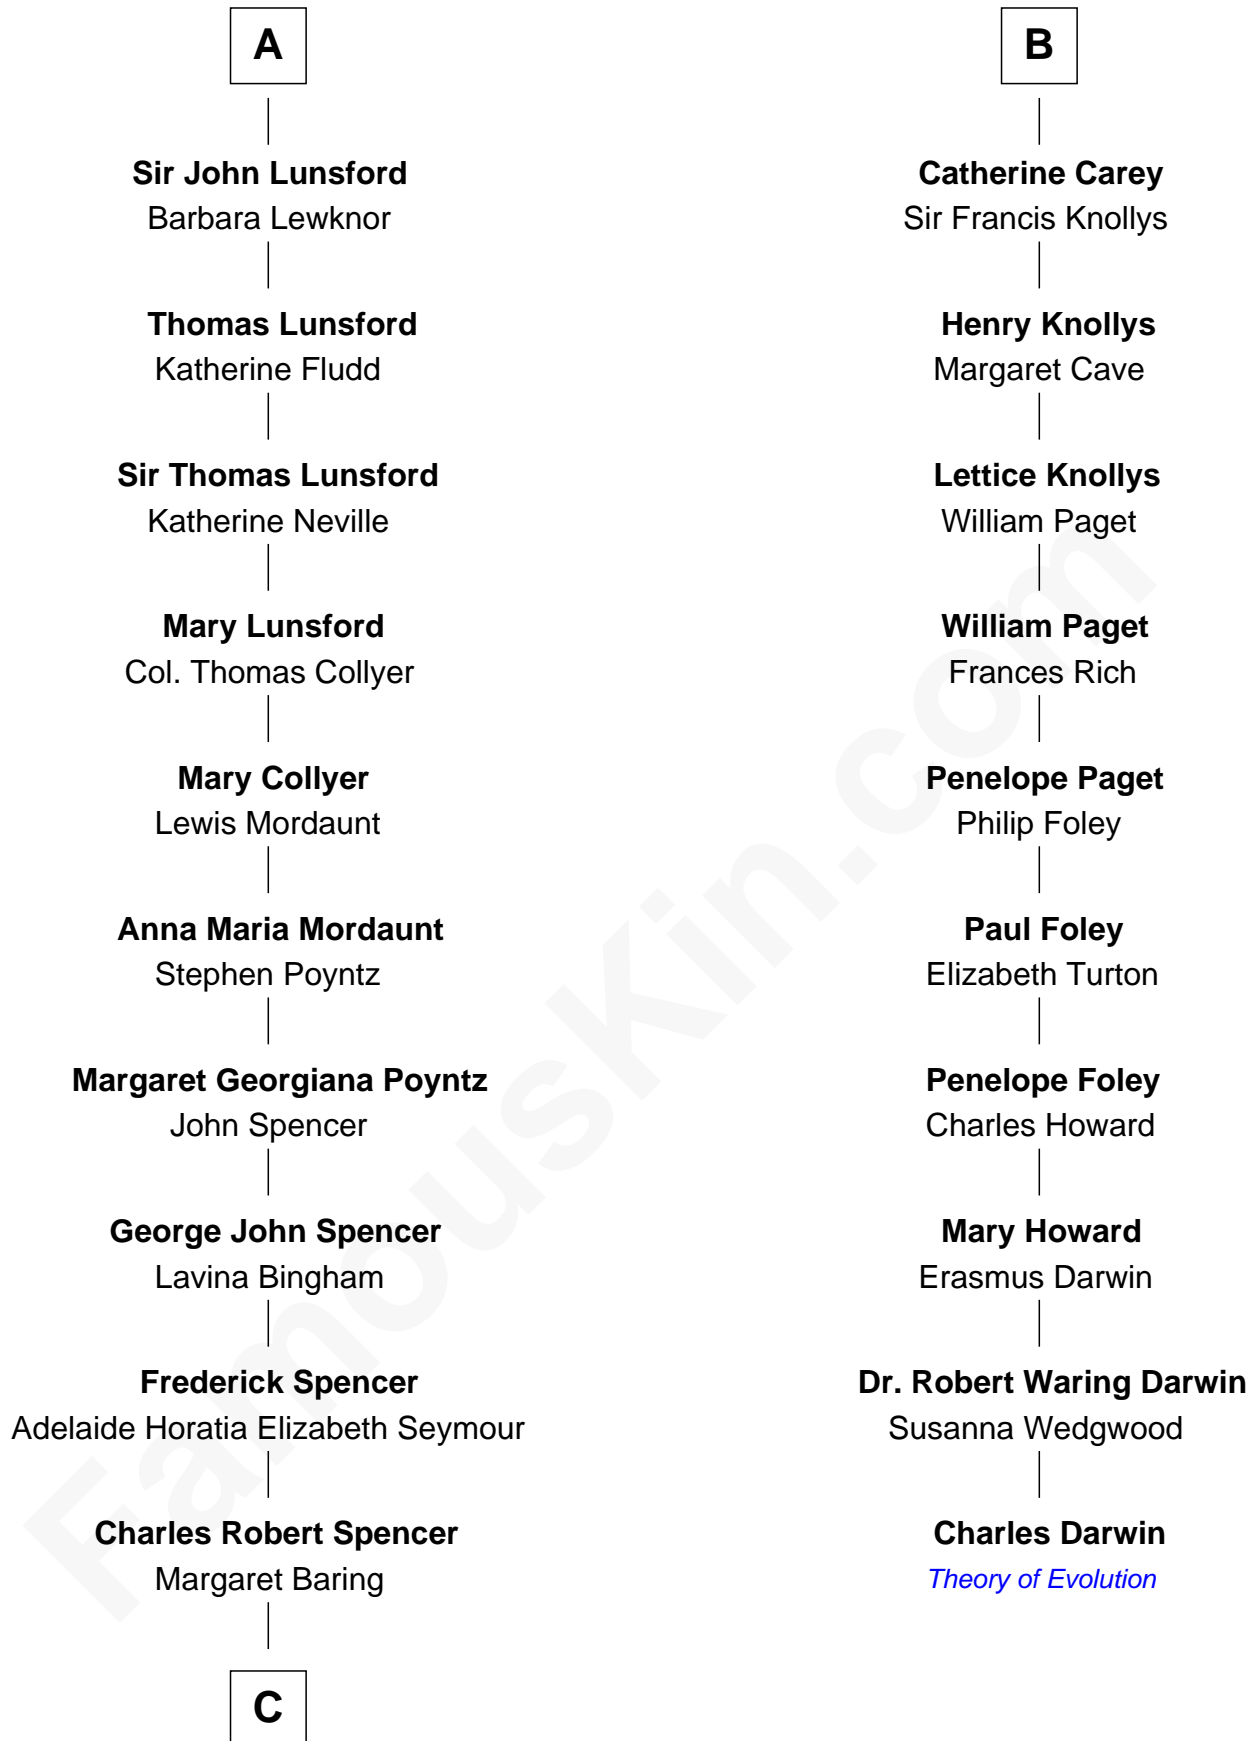

FamousKin.com Relationship Chart of

Prince William

Prince of Wales

16th cousin 4 times removed of

Charles Darwin

Theory of Evolution

Sir Richard de Walkfare

C

—
Albert Edward John Spencer

Cynthia Elinor Beatrix Hamilton

—
Edward John Spencer

Frances Ruth Burke Roche

—
Princess Diana Frances Spencer

Charles III, King of the United Kingdom

—
Prince William

Prince of Wales