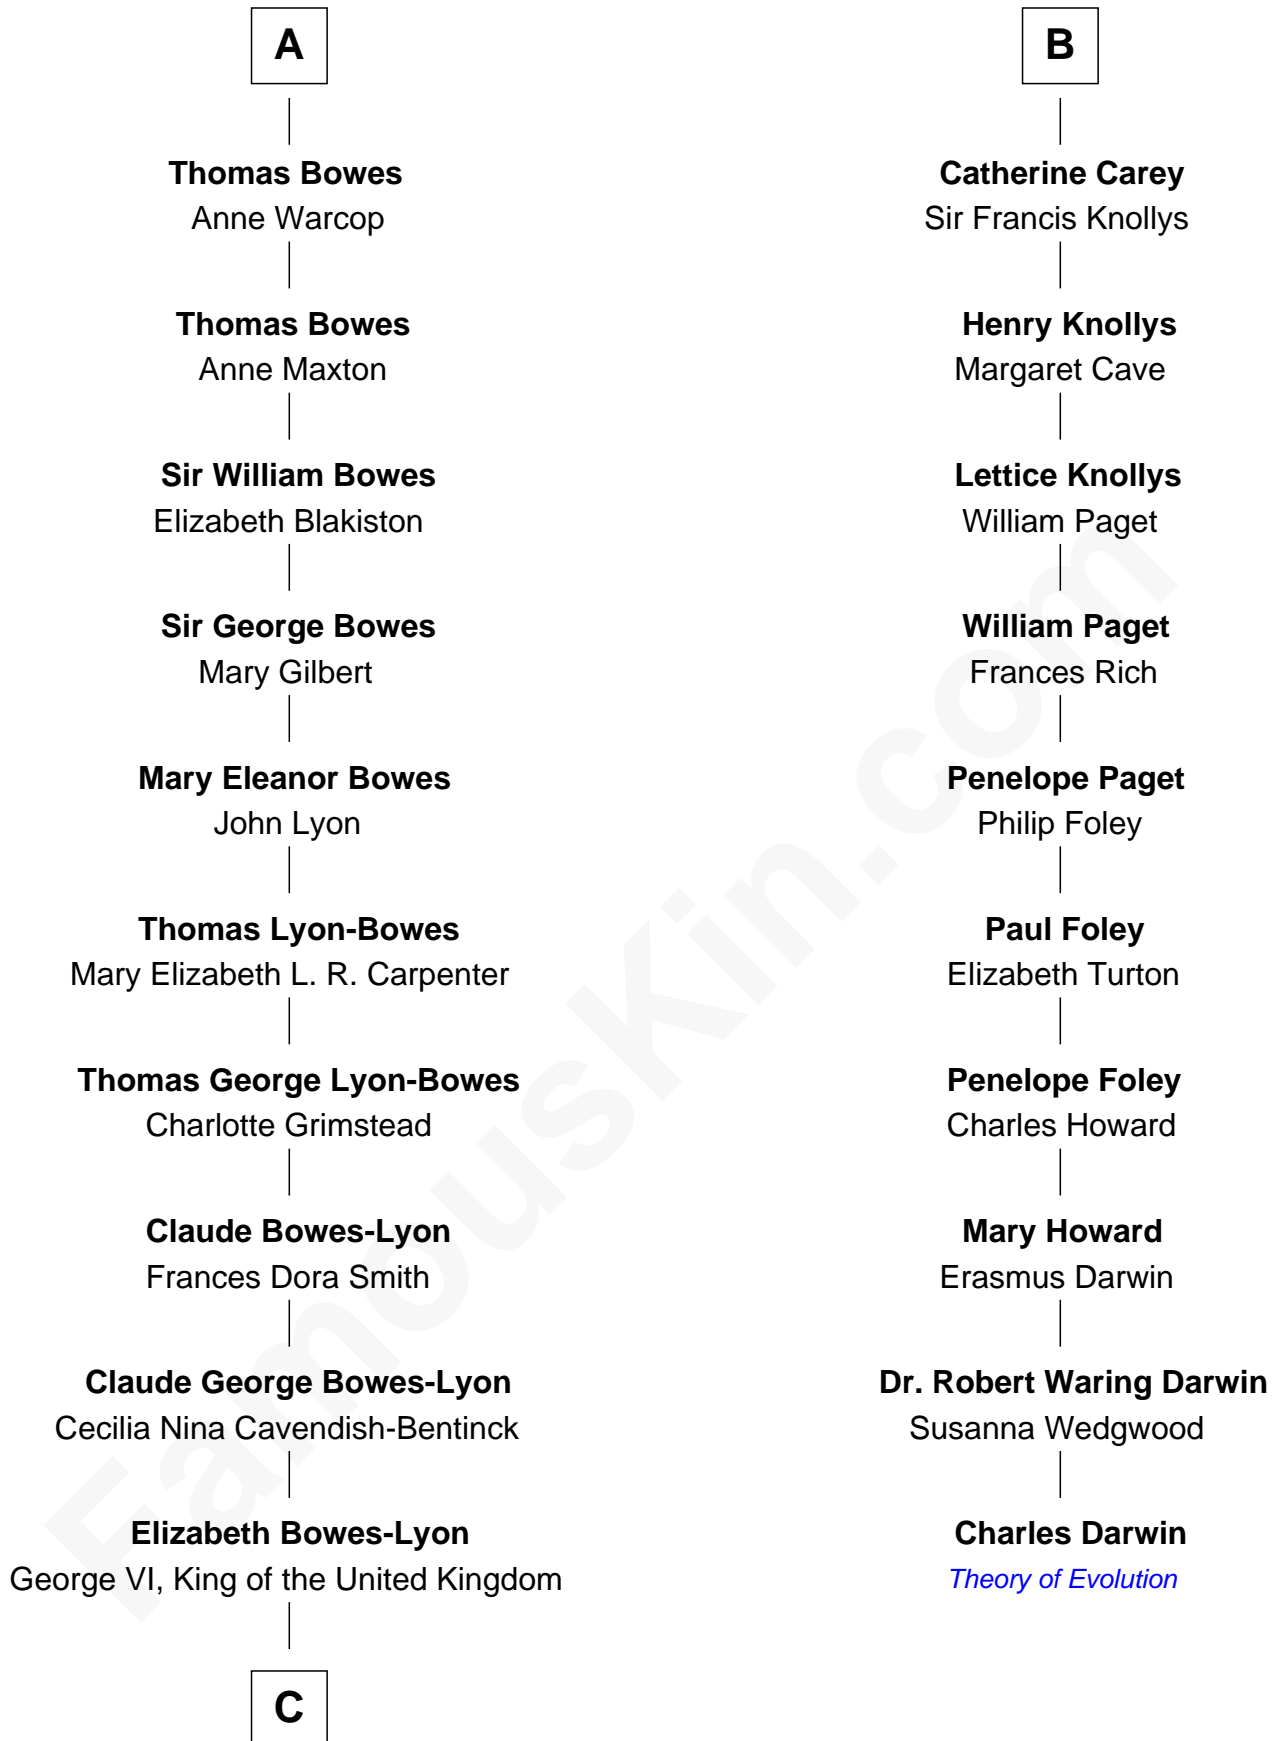

# FamousKin.com Relationship Chart of

**Prince William**

*Prince of Wales*

16th cousin 3 times removed of

**Charles Darwin**

*Theory of Evolution*

**Edmund Fitzalan**

Alice de Warenne

**Aline Fitzalan**  
Sir Roger le Strange

**Lucy le Strange**  
Sir William Willoughby

**Margery Willoughby**  
Sir William FitzHugh

**Maud FitzHugh**  
Sir William Bowes

**Sir Ralph Bowes**  
Margery Conyers

**Richard Bowes**  
Elizabeth Aske

**Sir George Bowes**  
Jane Talbot

**A**

**Richard Fitzalan**  
Eleanor Plantagenet

**Alice Fitzalan**  
Sir Thomas de Holand

**Margaret de Holand**  
Sir John Beaufort

**Edmund Beaufort**  
Eleanor Beauchamp

**Eleanor Beaufort**  
Sir Robert Spencer

**Margaret Spencer**  
Sir Thomas Carey

**Sir William Carey**  
Mary Boleyn

**B**

C

Elizabeth II, Queen of the United Kingdom

Prince Philip of Edinburgh

Charles III, King of the United Kingdom