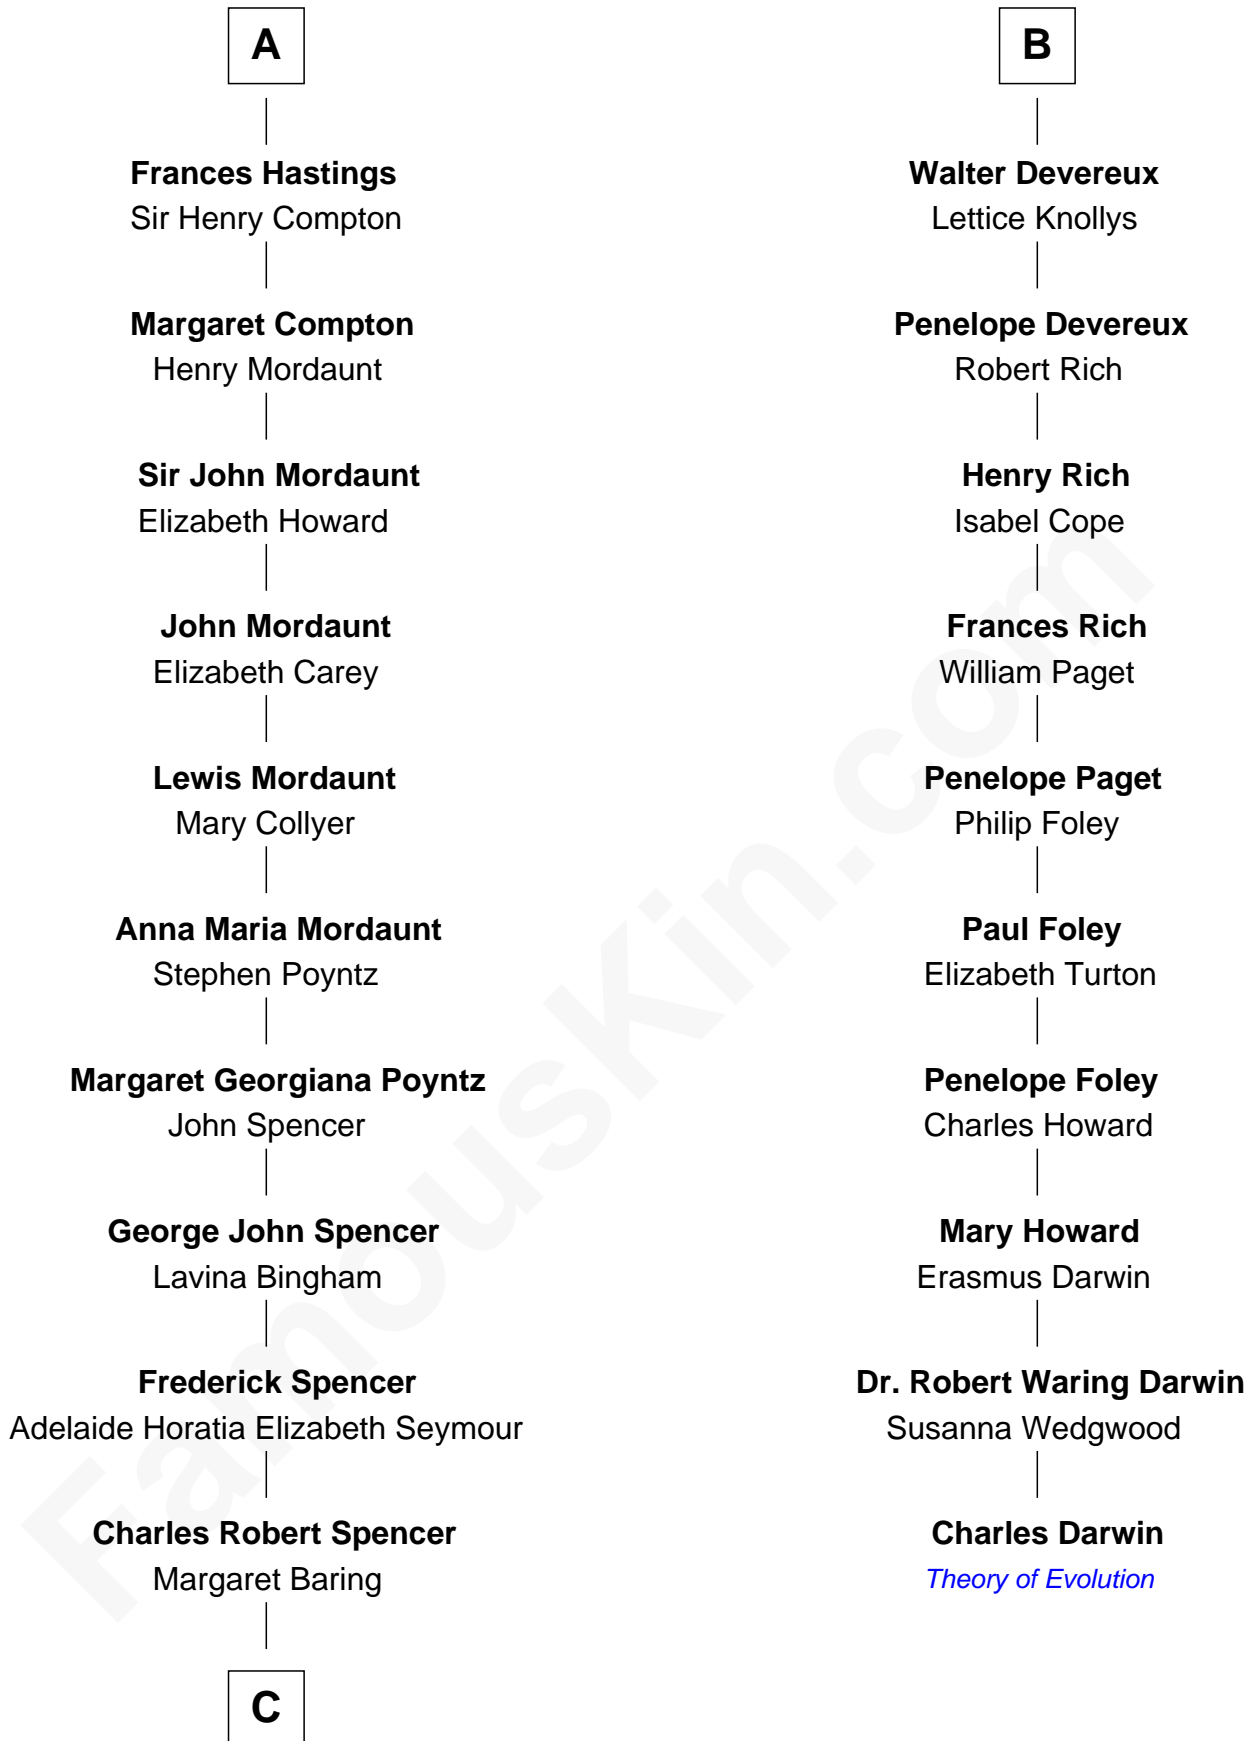

# FamousKin.com Relationship Chart of

**Prince William**

*Prince of Wales*

16th cousin 4 times removed of

**Charles Darwin**

*Theory of Evolution*

**Katherine FitzAlan**

Sir John Grey

**C**

—  
**Albert Edward John Spencer**

Cynthia Elinor Beatrix Hamilton

—  
**Edward John Spencer**

Frances Ruth Burke Roche

—  
**Princess Diana Frances Spencer**

Charles III, King of the United Kingdom

—  
**Prince William**