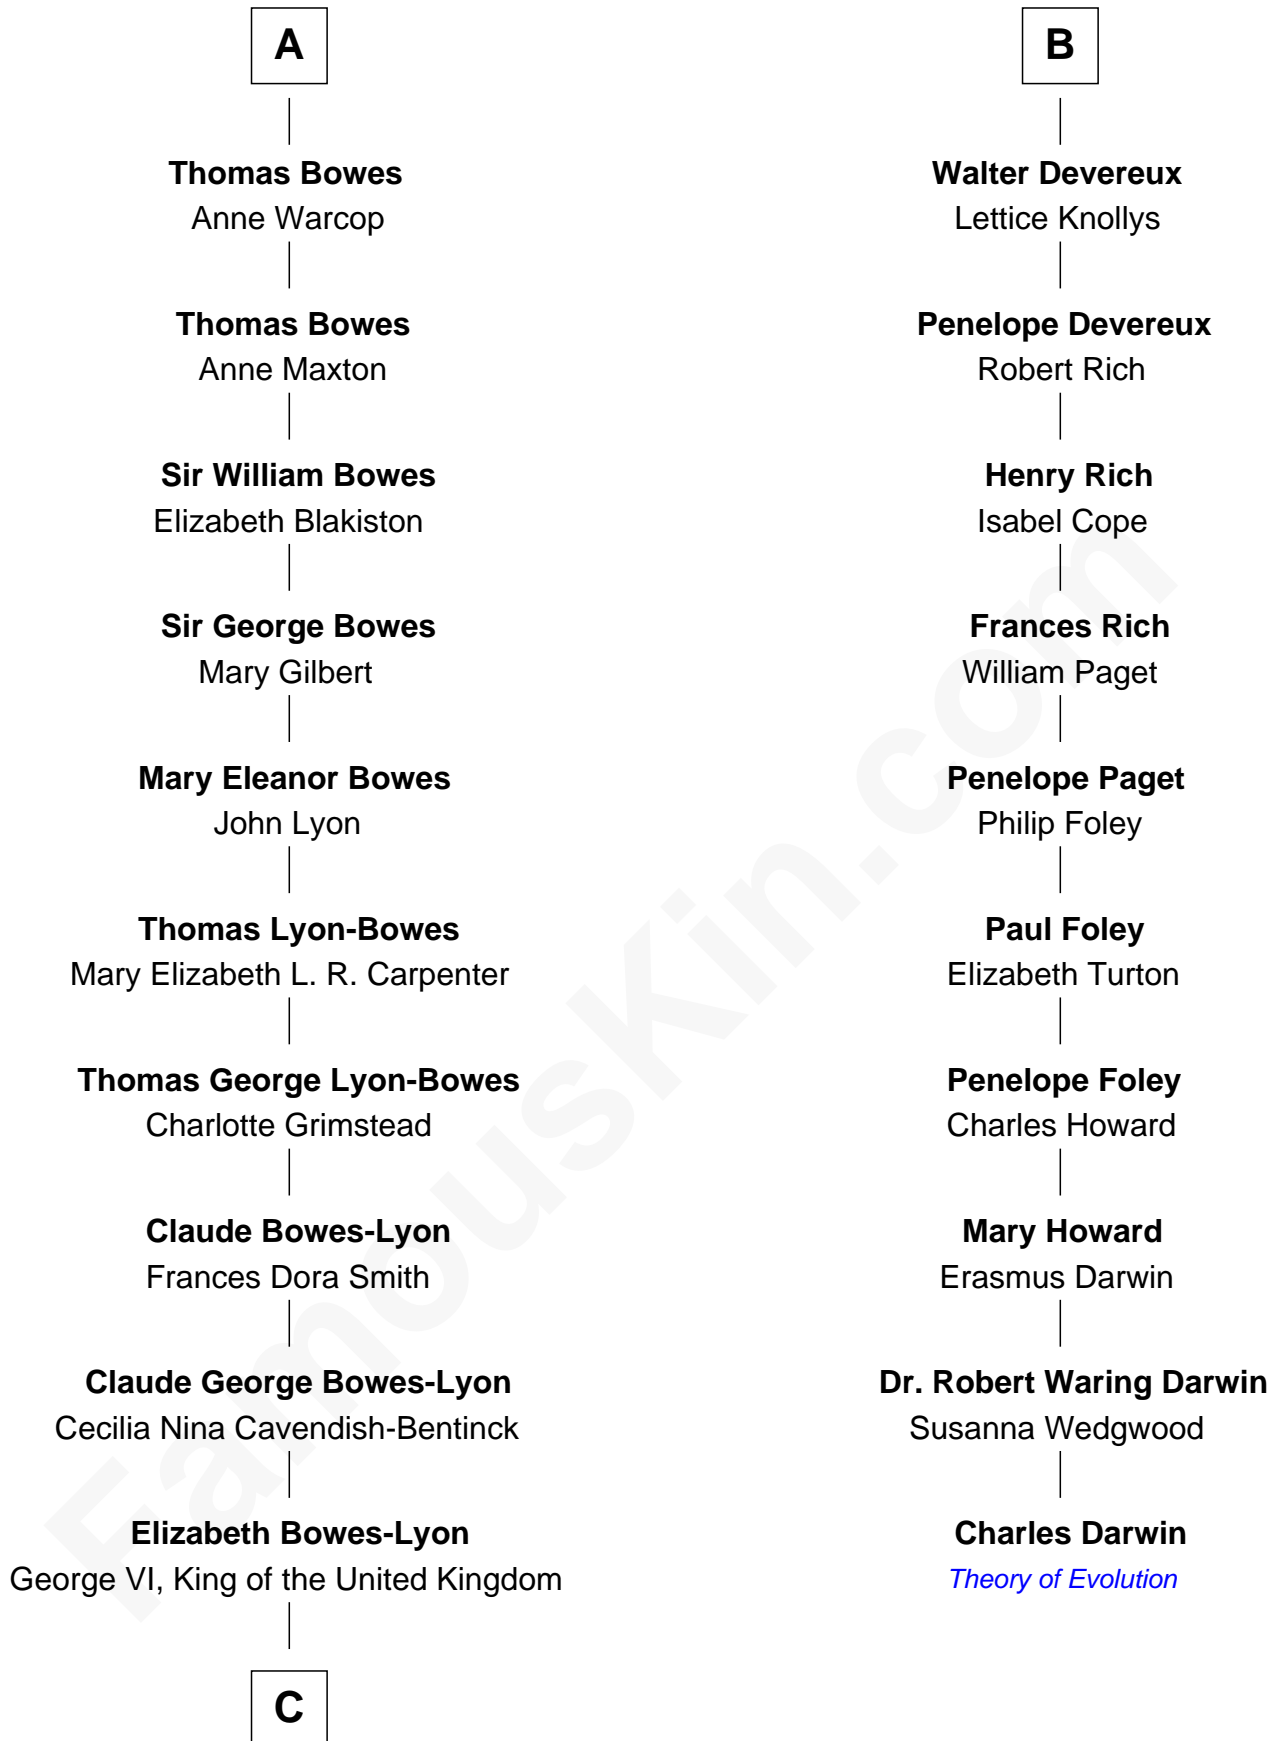

FamousKin.com
Relationship Chart of
Prince William
Prince of Wales

16th cousin 3 times removed of

Charles Darwin
Theory of Evolution

C

Elizabeth II, Queen of the United Kingdom

Prince Philip of Edinburgh

Charles III, King of the United Kingdom

Princess Diana Frances Spencer

Prince William

Prince of Wales

FamousKin.com