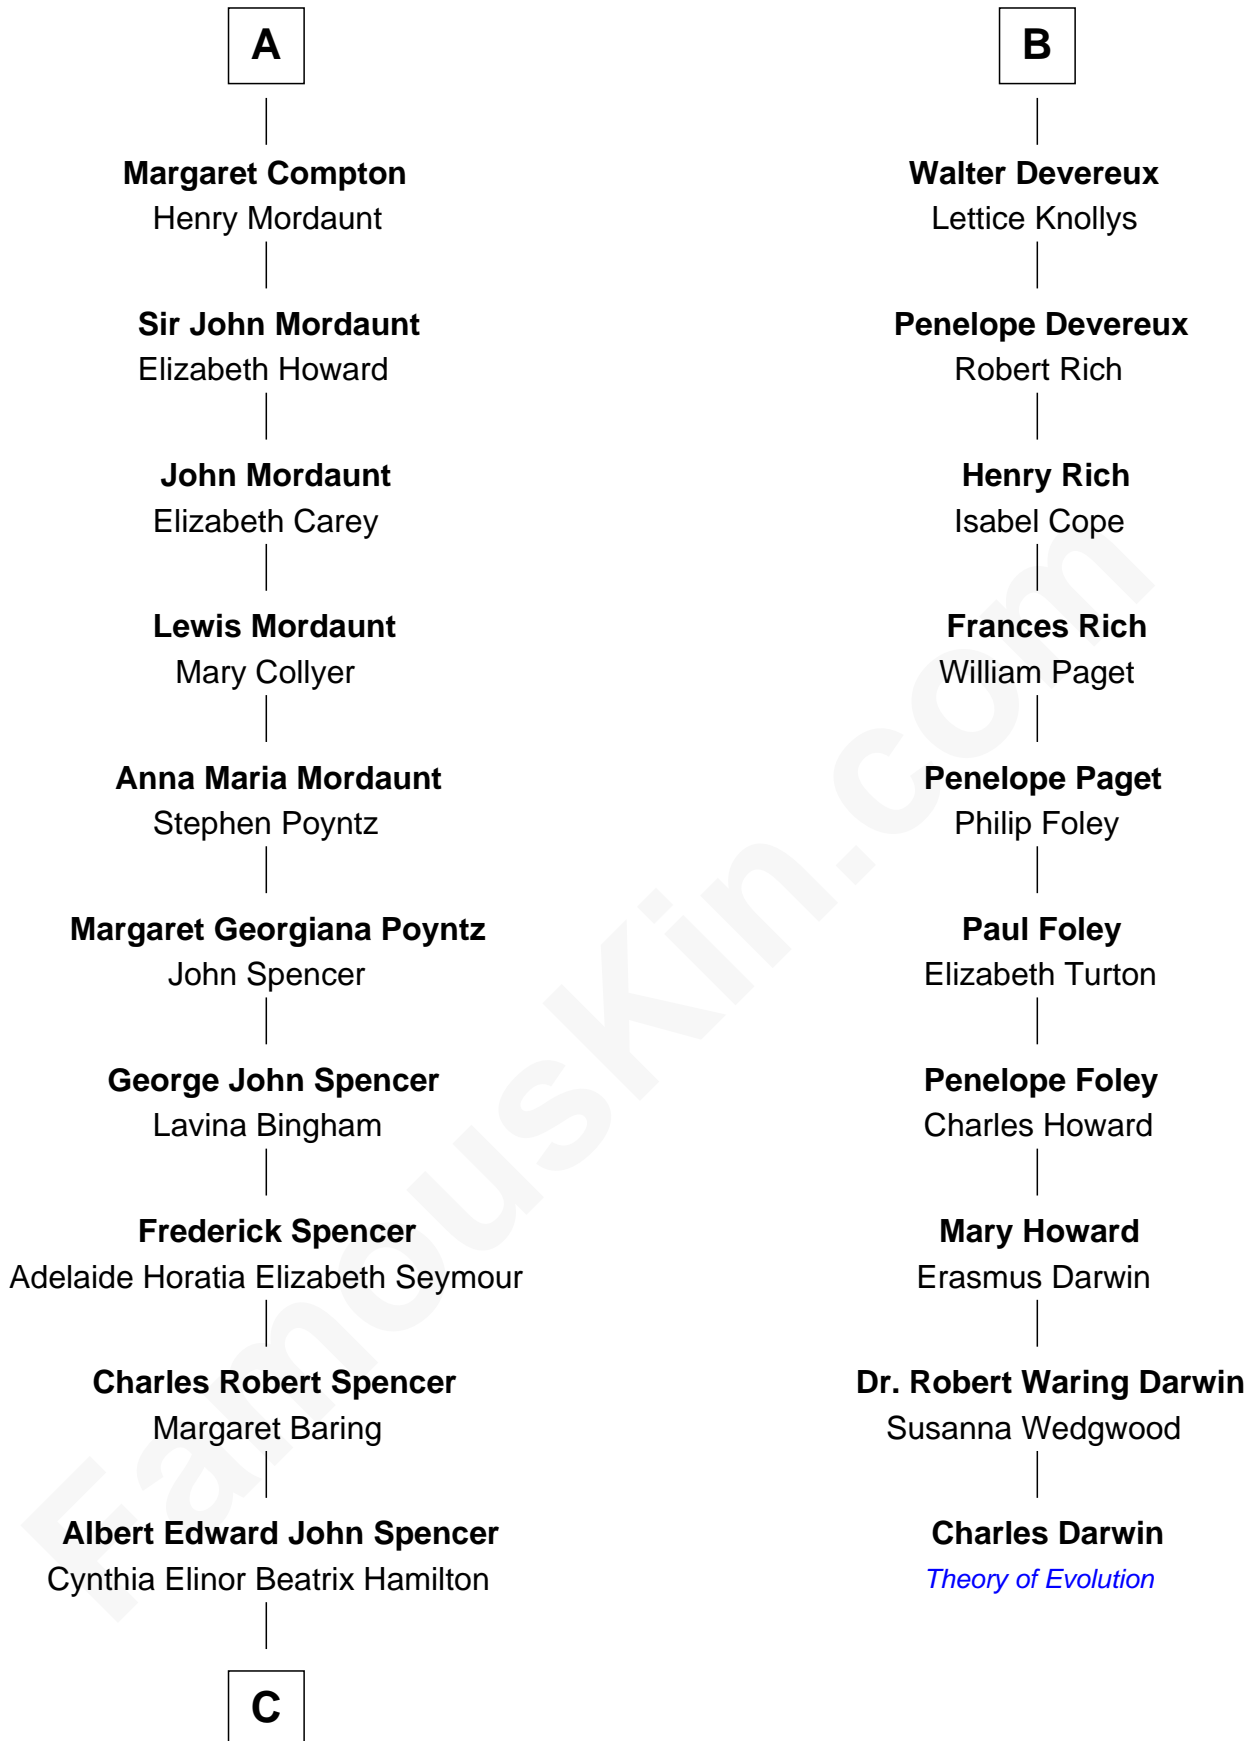

# FamousKin.com Relationship Chart of

**Prince William**

*Prince of Wales*

16th cousin 3 times removed of

**Charles Darwin**

*Theory of Evolution*

**Sir Henry de Percy**

Idoine de Clifford

**C**

**Edward John Spencer**  
Frances Ruth Burke Roche

**Princess Diana Frances Spencer**  
Charles III, King of the United Kingdom

**Prince William**  
*Prince of Wales*

FamousKin.com