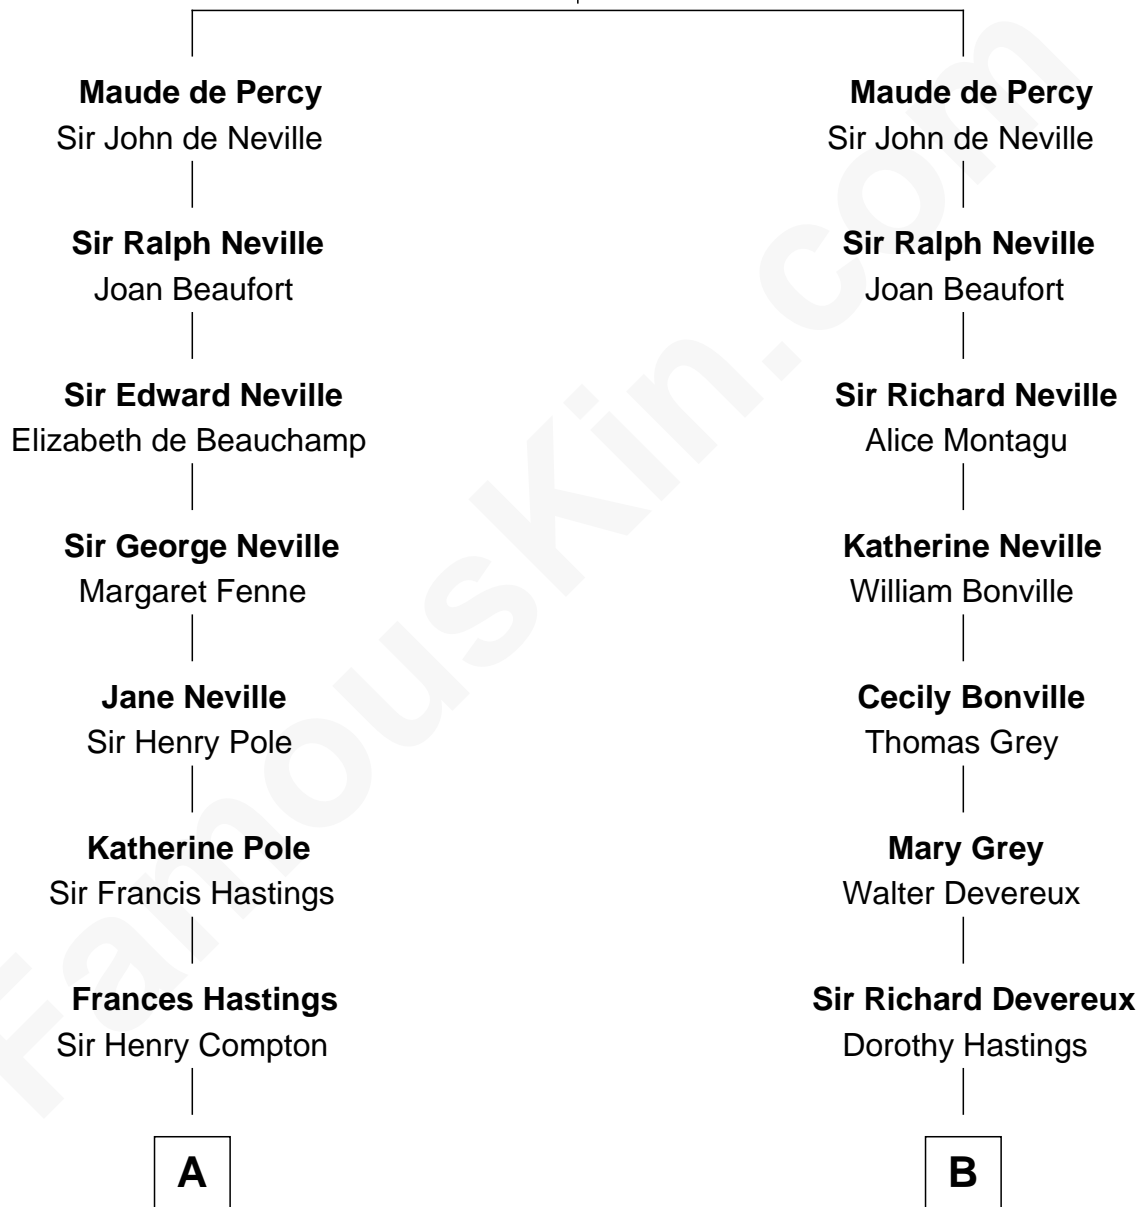

# FamousKin.com Relationship Chart of

**Prince William**

*Prince of Wales*

16th cousin 3 times removed of

**Charles Darwin**

*Theory of Evolution*

**Sir Henry de Percy**

Idoine de Clifford

**C**

**Edward John Spencer**  
Frances Ruth Burke Roche

**Princess Diana Frances Spencer**  
Charles III, King of the United Kingdom

**Prince William**  
*Prince of Wales*

FamousKin.com