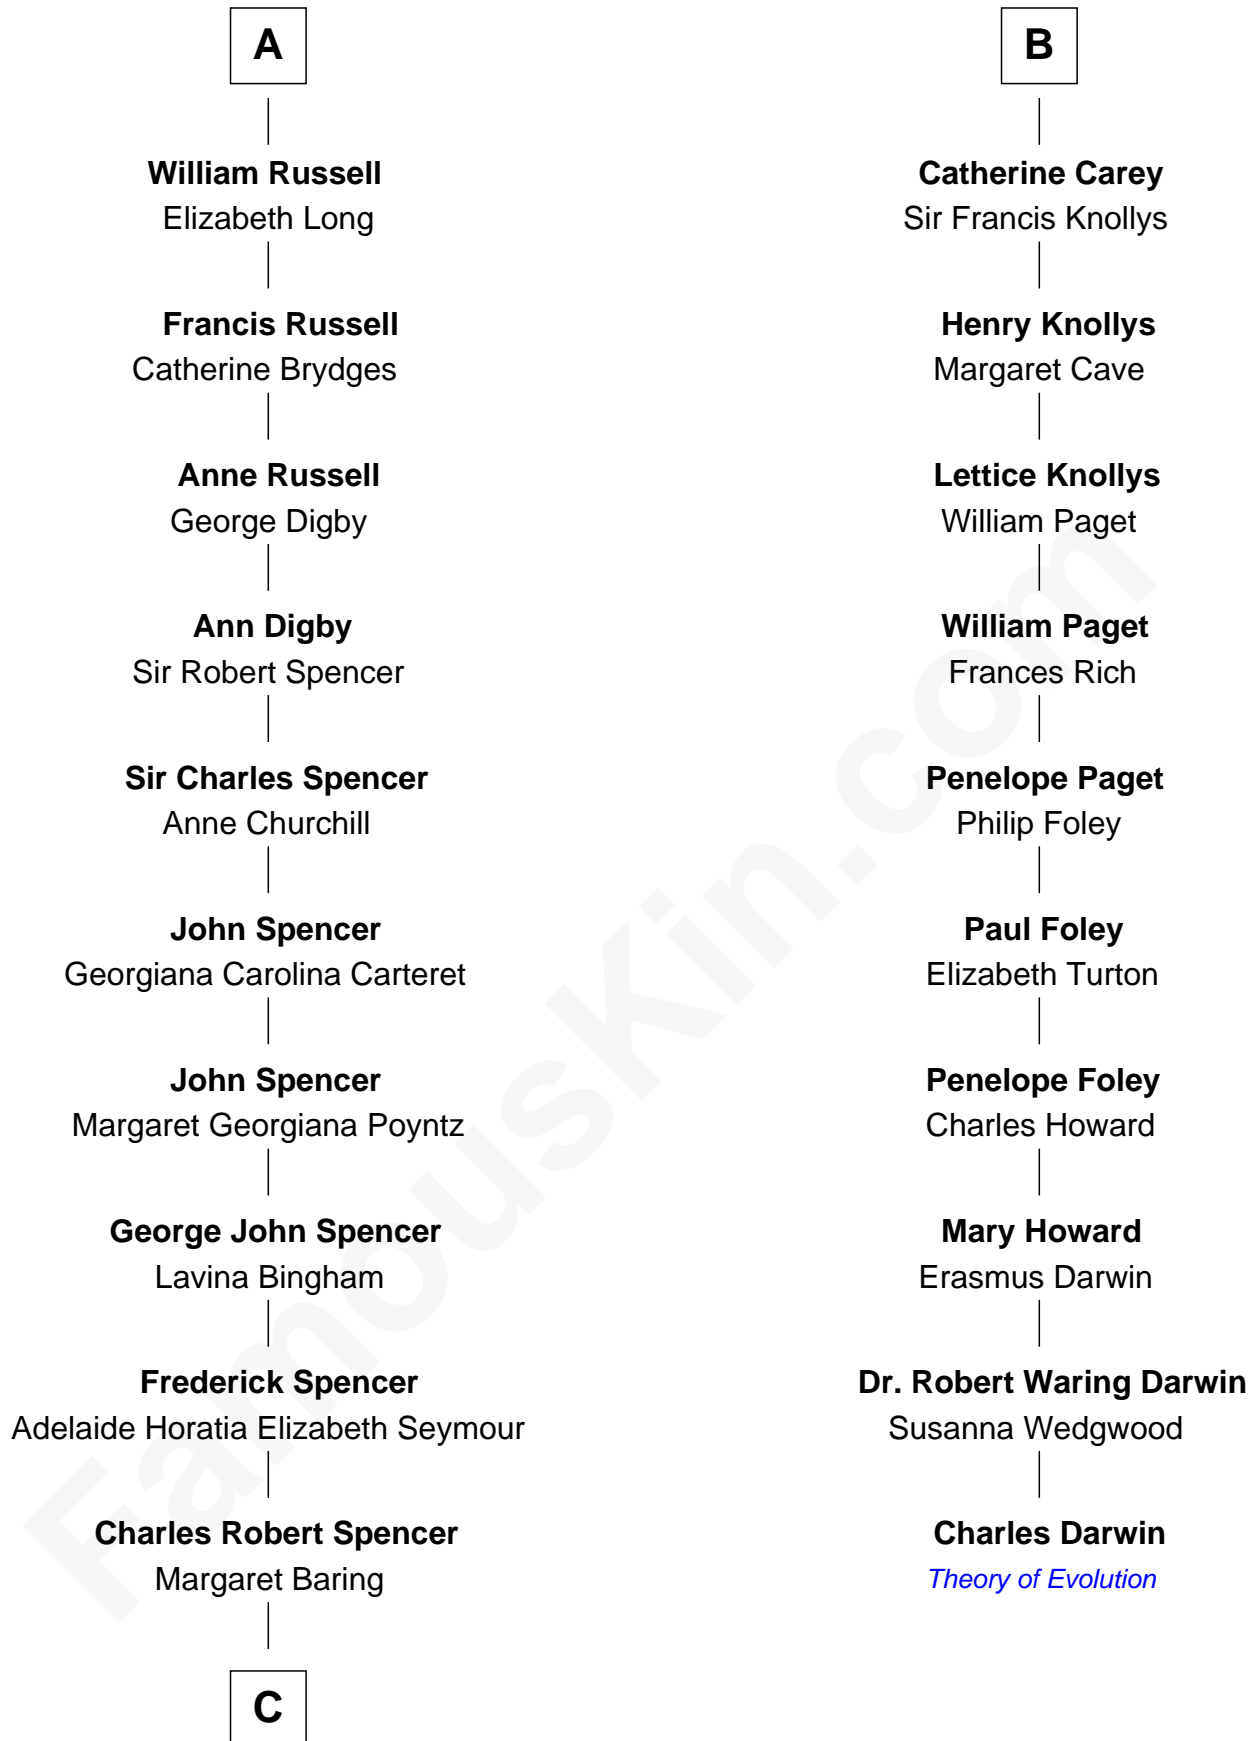

## Relationship Chart of

### Prince William

*Prince of Wales*

16th cousin 4 times removed of

**Charles Darwin**  
*Theory of Evolution*

**Sir Robert de Scales**  
Katherine d'Ufford

**C**

**Albert Edward John Spencer**

Cynthia Elinor Beatrix Hamilton

**Edward John Spencer**

Frances Ruth Burke Roche

**Princess Diana Frances Spencer**

Charles III, King of the United Kingdom

**Prince William**

*Prince of Wales*