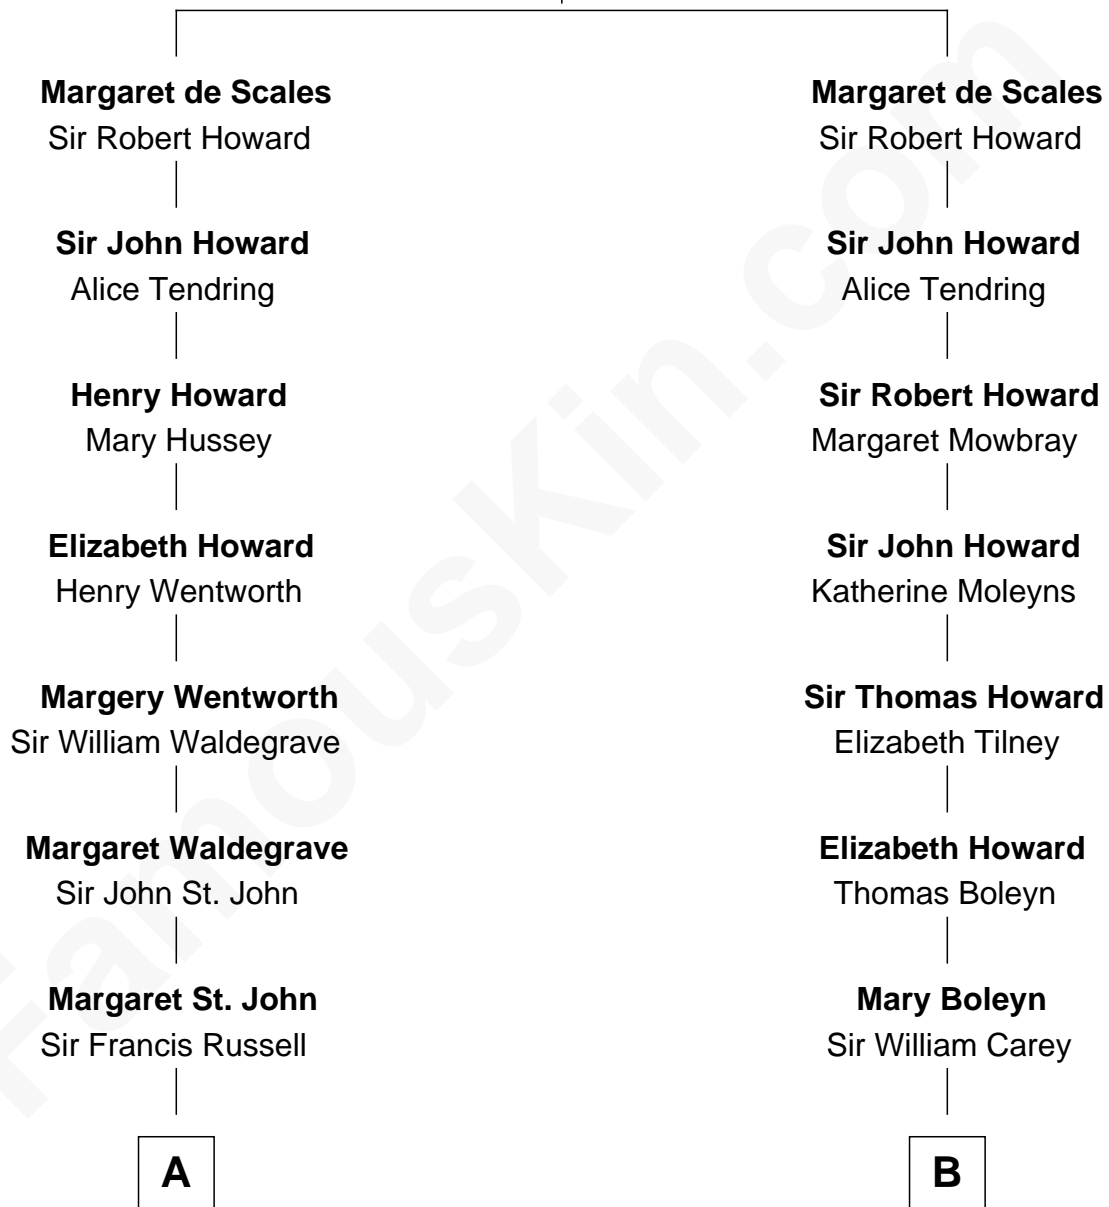

## Relationship Chart of

### Prince William

*Prince of Wales*

16th cousin 4 times removed of

**Charles Darwin**  
*Theory of Evolution*

**Sir Robert de Scales**  
Katherine d'Ufford

**C**

**Albert Edward John Spencer**

Cynthia Elinor Beatrix Hamilton

**Edward John Spencer**

Frances Ruth Burke Roche

**Princess Diana Frances Spencer**

Charles III, King of the United Kingdom

**Prince William**

*Prince of Wales*