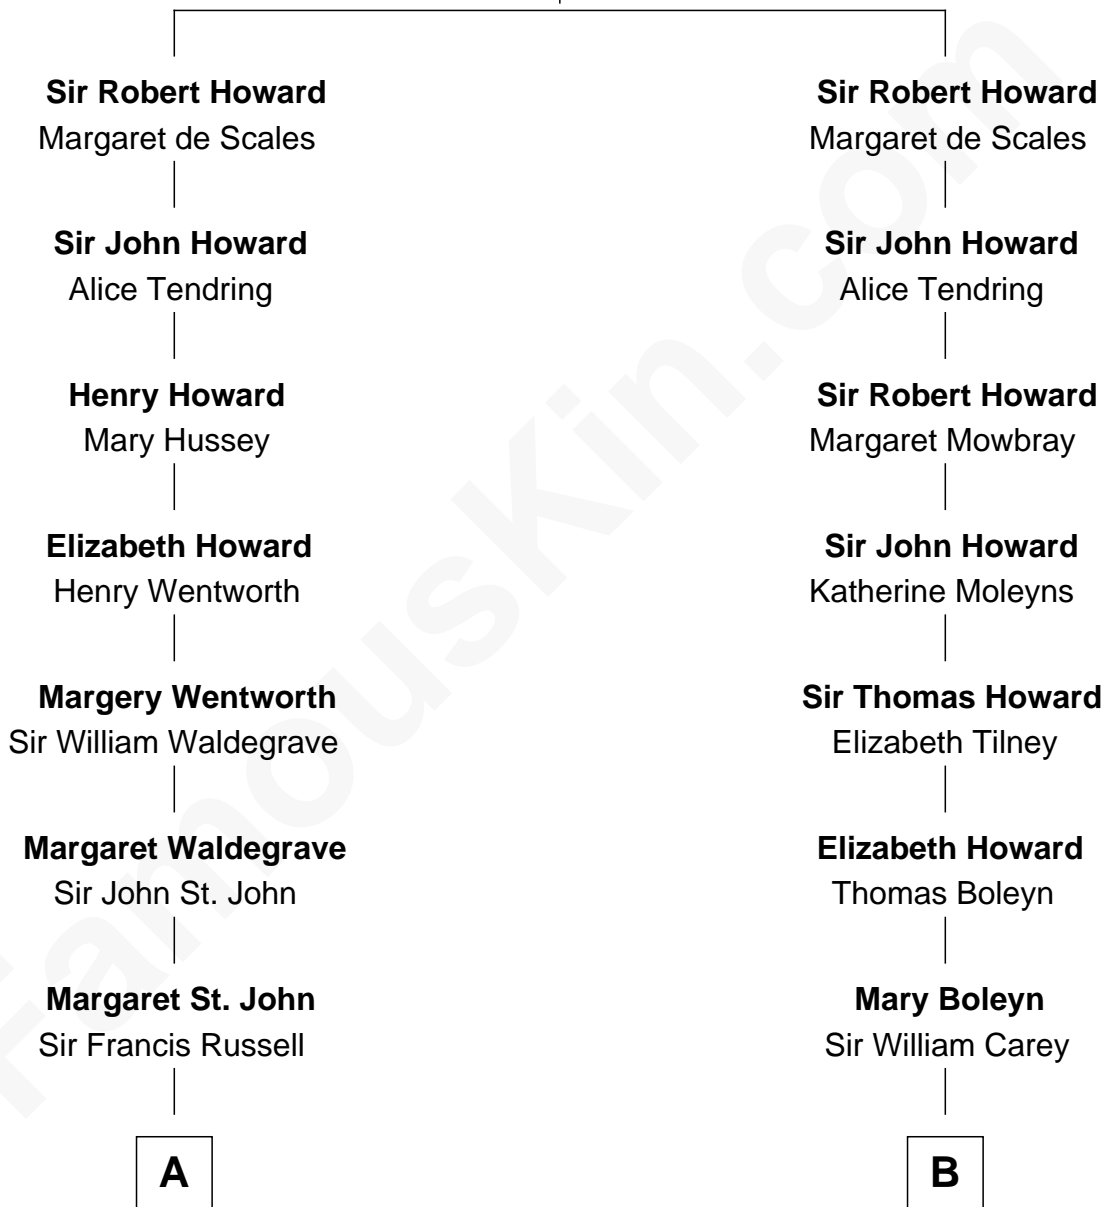

FamousKin.com Relationship Chart of

Prince William

Prince of Wales

16th cousin 4 times removed of

Charles Darwin

Theory of Evolution

Sir John Howard

Alice de Bois

C

Albert Edward John Spencer

Cynthia Elinor Beatrix Hamilton

Edward John Spencer

Frances Ruth Burke Roche

Princess Diana Frances Spencer

Charles III, King of the United Kingdom

Prince William