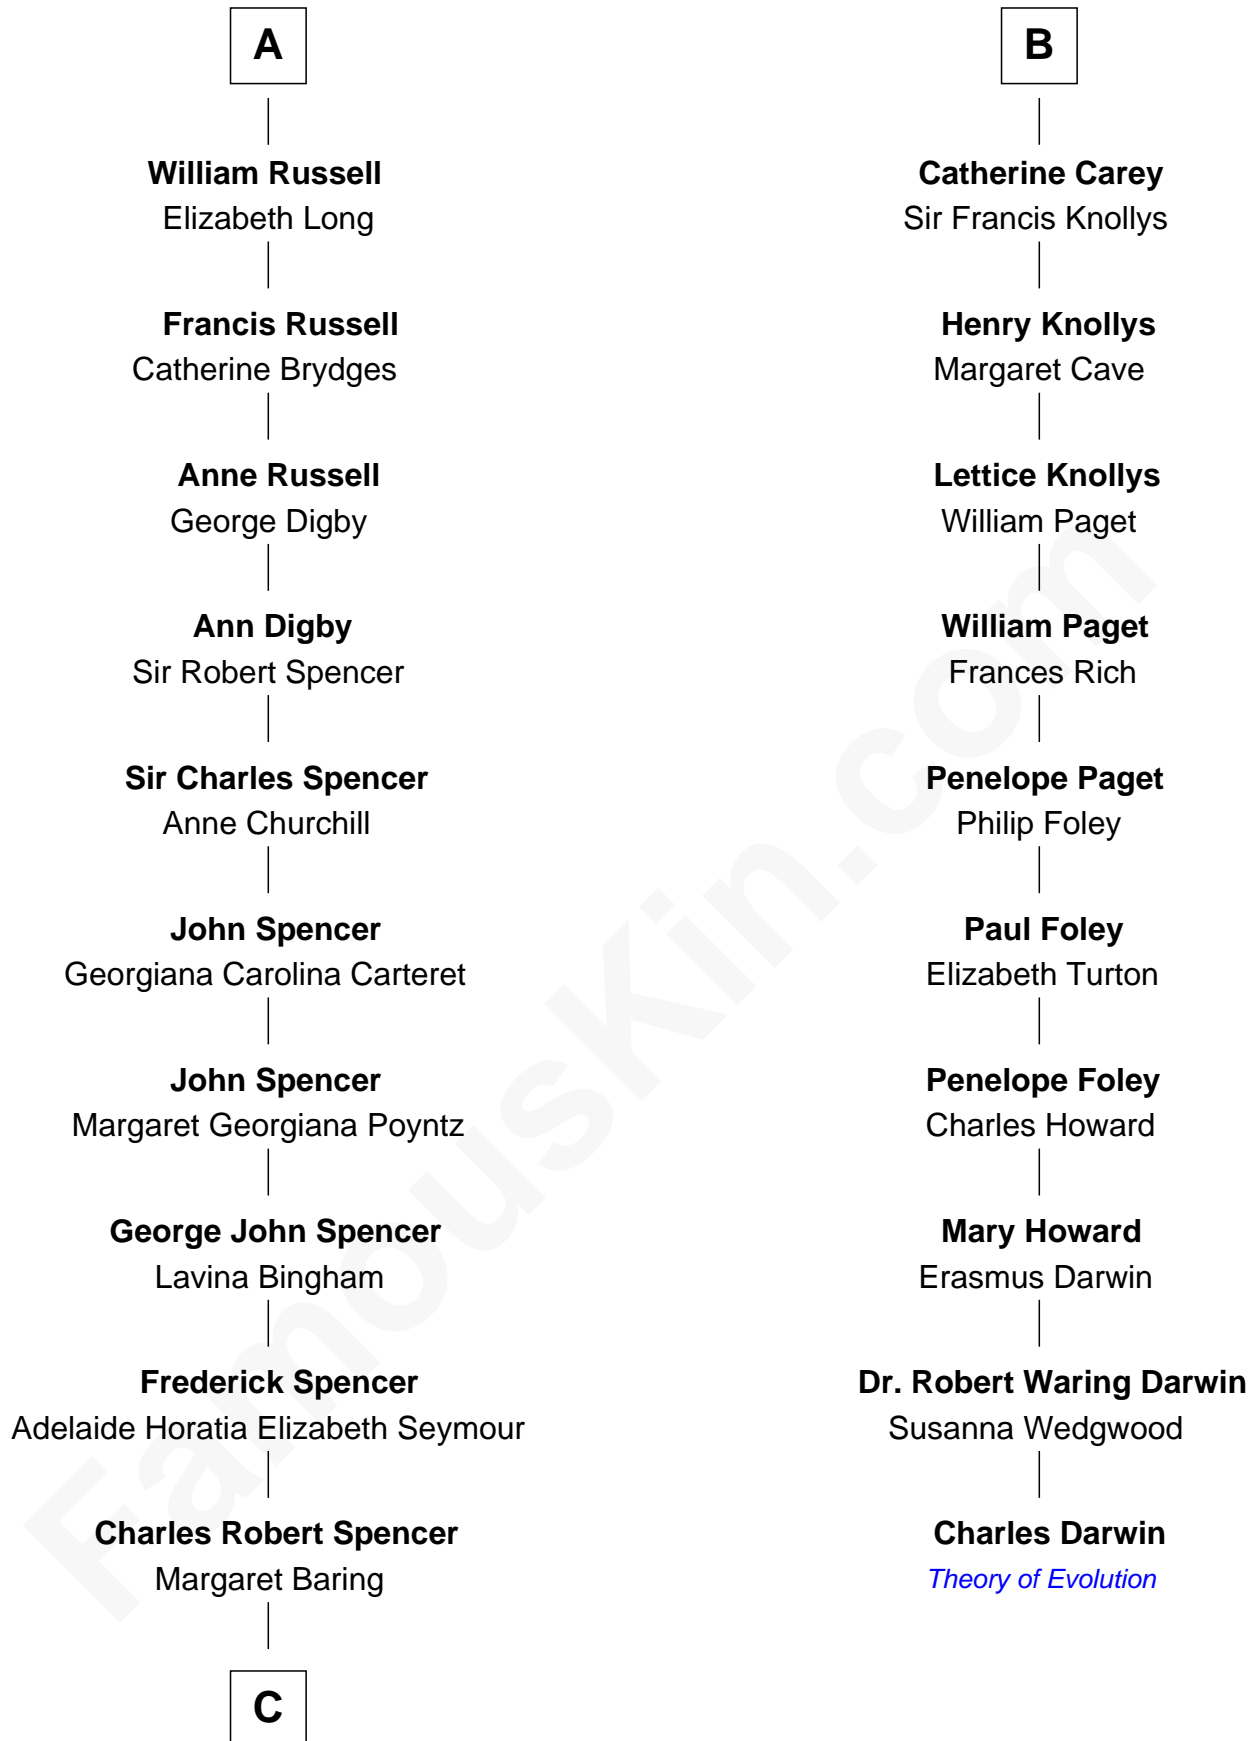

FamousKin.com Relationship Chart of

Prince William

Prince of Wales

16th cousin 4 times removed of

Charles Darwin

Theory of Evolution

Sir John Howard

Alice de Bois

C

Albert Edward John Spencer

Cynthia Elinor Beatrix Hamilton

Edward John Spencer

Frances Ruth Burke Roche

Princess Diana Frances Spencer

Charles III, King of the United Kingdom

Prince William