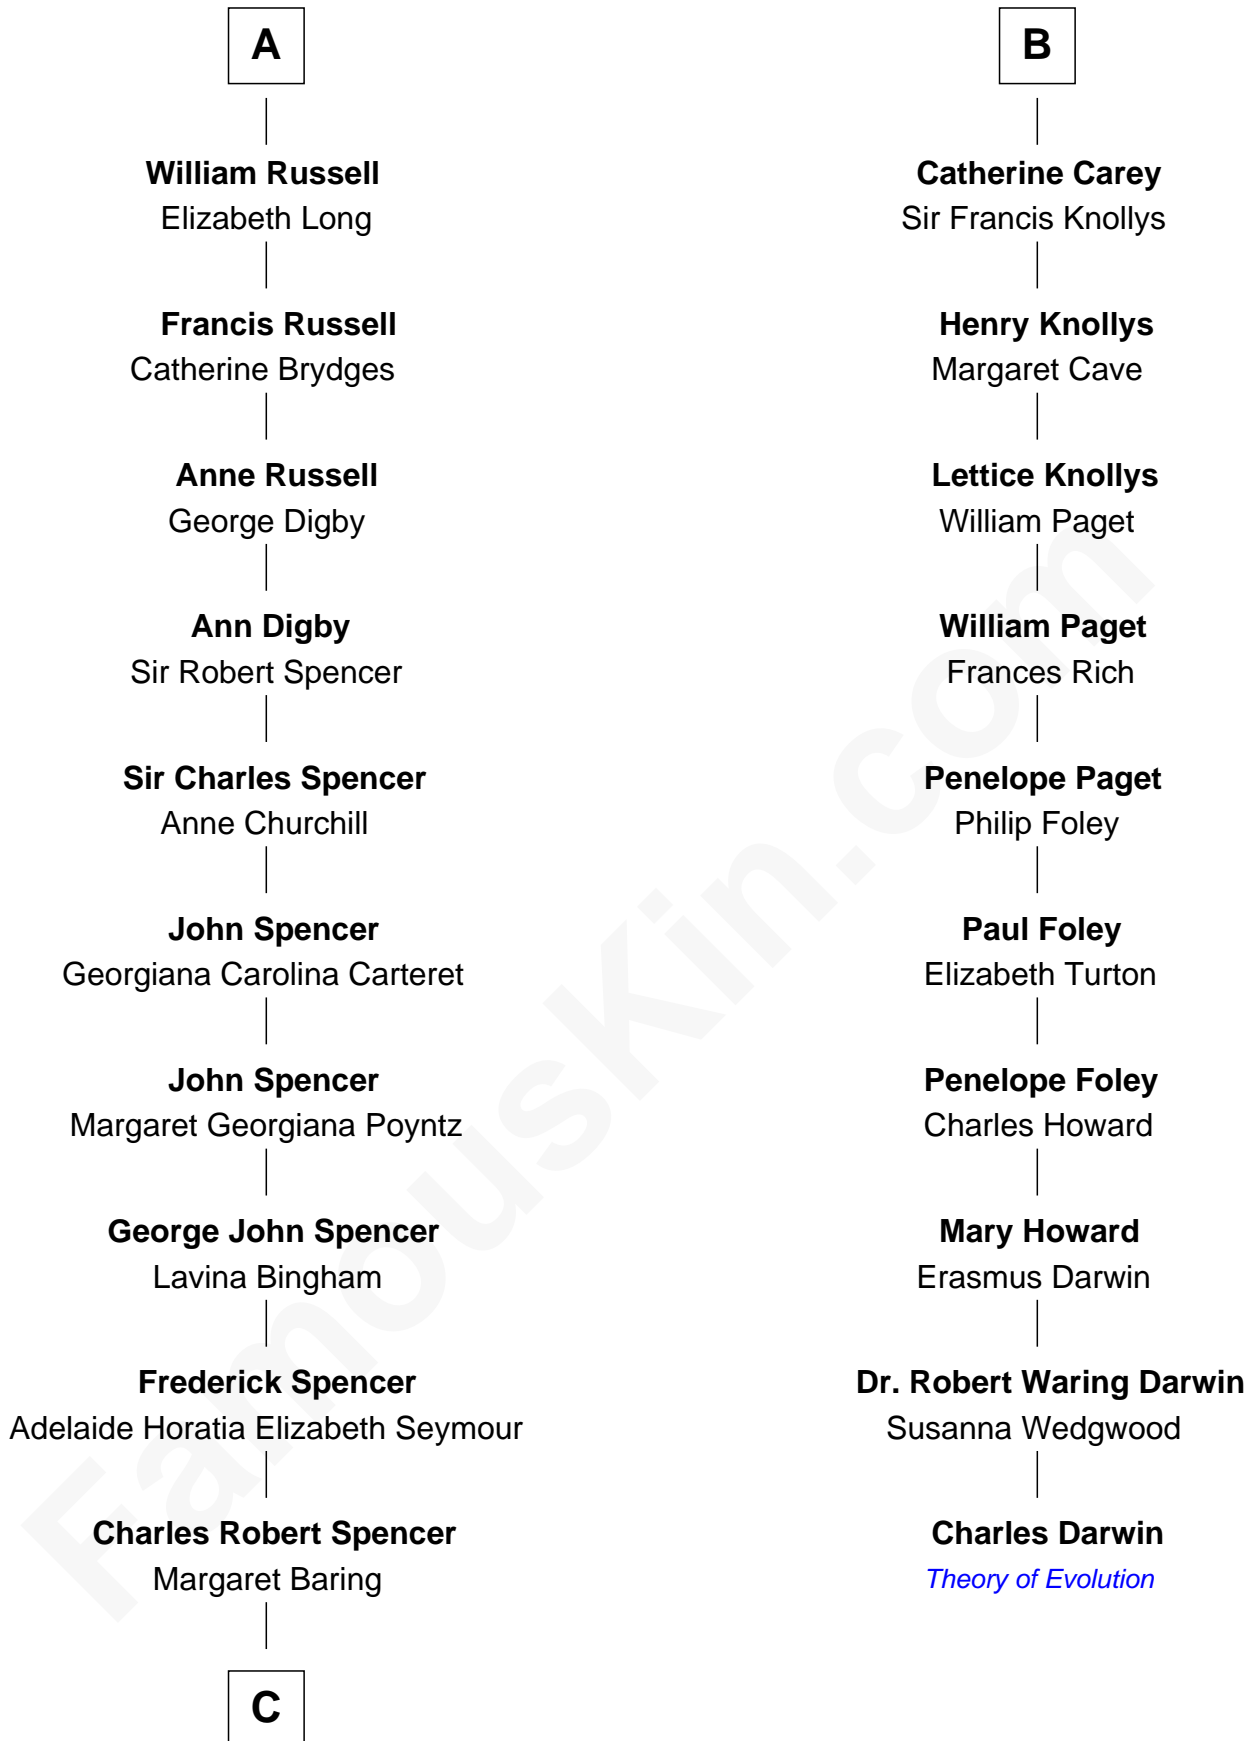

FamousKin.com Relationship Chart of

Prince William

Prince of Wales

16th cousin 4 times removed of

Charles Darwin

Theory of Evolution

William Mylde

C

—
Albert Edward John Spencer

Cynthia Elinor Beatrix Hamilton

—
Edward John Spencer

Frances Ruth Burke Roche

—
Princess Diana Frances Spencer

Charles III, King of the United Kingdom

—
Prince William

Prince of Wales