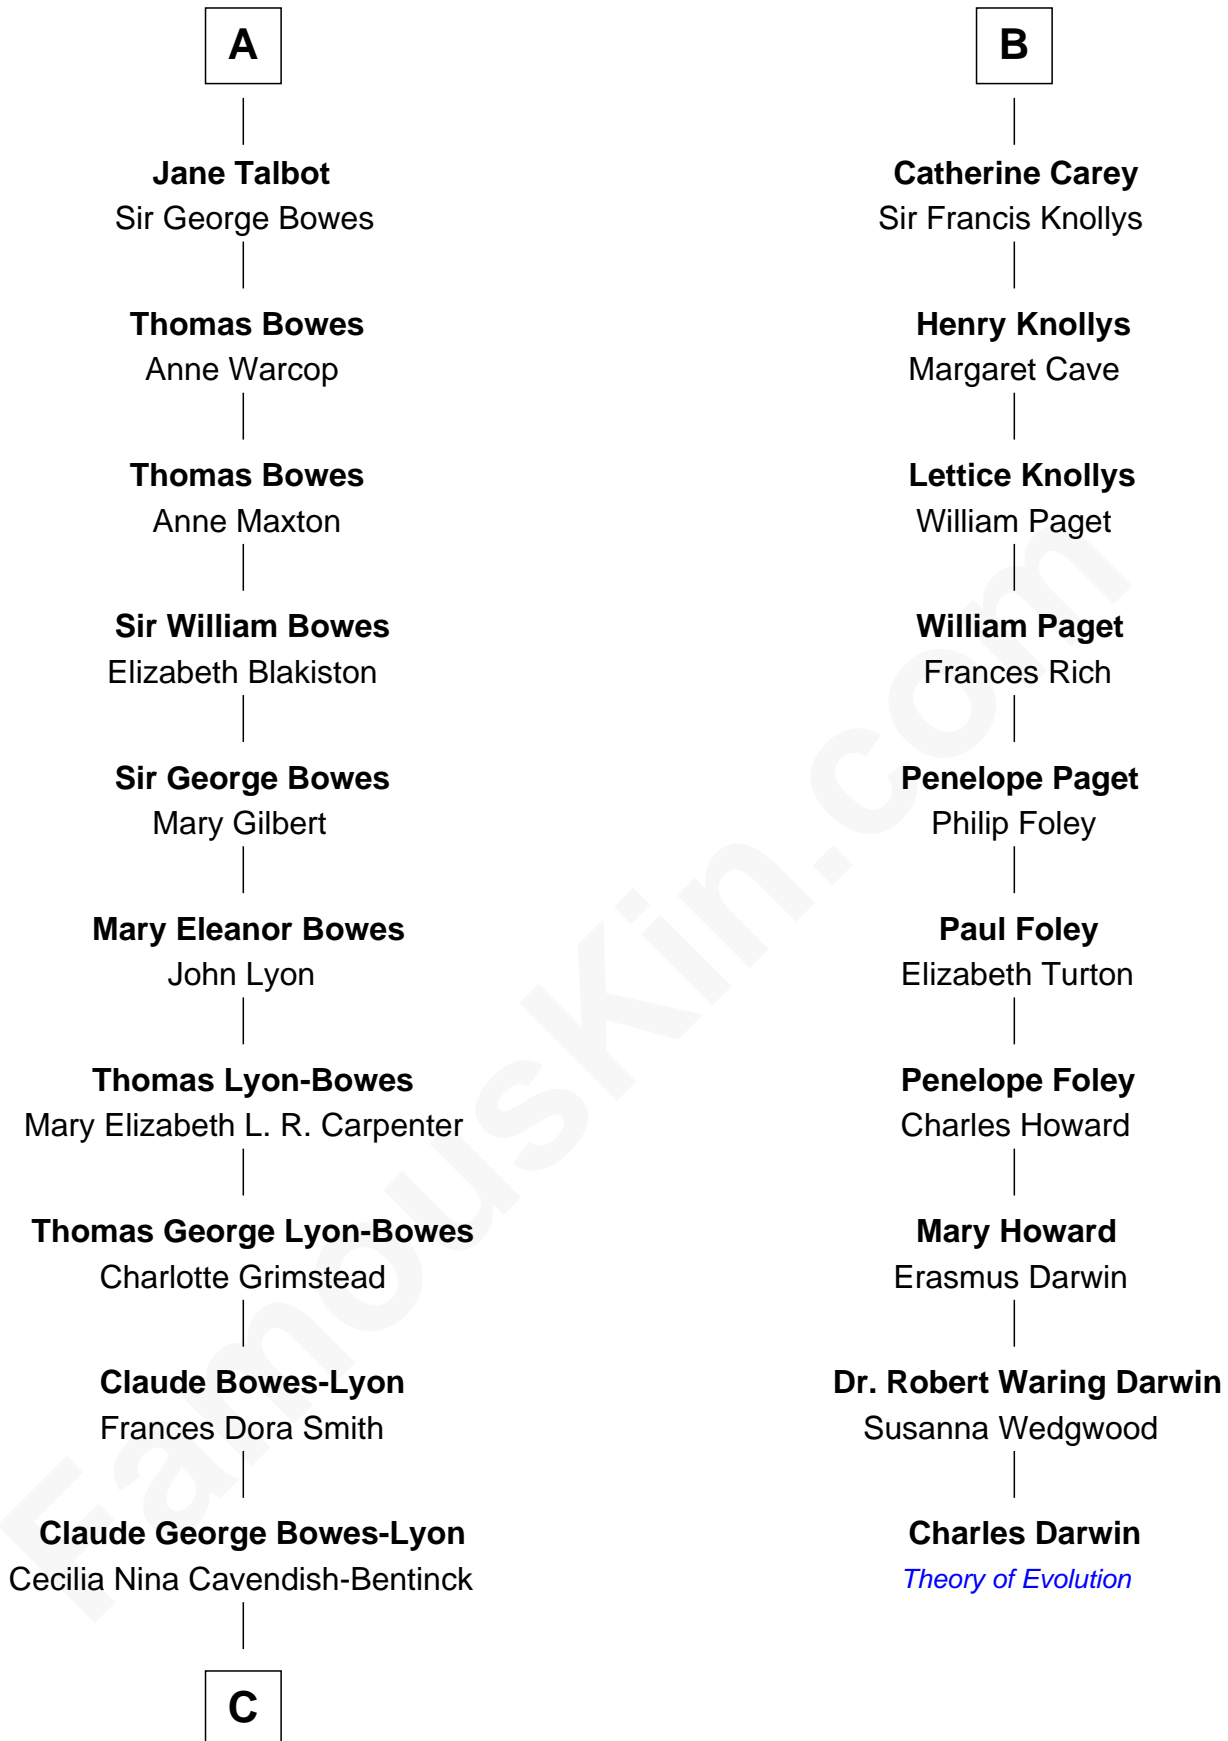

FamousKin.com Relationship Chart of

Prince William

Prince of Wales

16th cousin 4 times removed of

Charles Darwin

Theory of Evolution

Sir William de Bohun
Elizabeth de Badlesmere

C

Elizabeth Bowes-Lyon

George VI, King of the United Kingdom

Elizabeth II, Queen of the United Kingdom

Prince Philip of Edinburgh

Charles III, King of the United Kingdom

Princess Diana Frances Spencer

Prince William